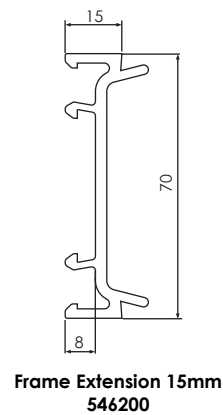

REHAU TOTAL70 - 70MM SYSTEM - Extras

Cills

Glazing Beads

Low Threshold

Ancillaries

Specialist Seals & Hinge Extrusion Profiles - Fully Reversible only