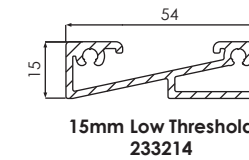

REHAU TOTAL70 - 70MM SYSTEM - Extras

Cills

Glazing Beads

Low Threshold

Ancillaries

Specialist Seals & Hinge Extrusion Profiles - Fully Reversible only