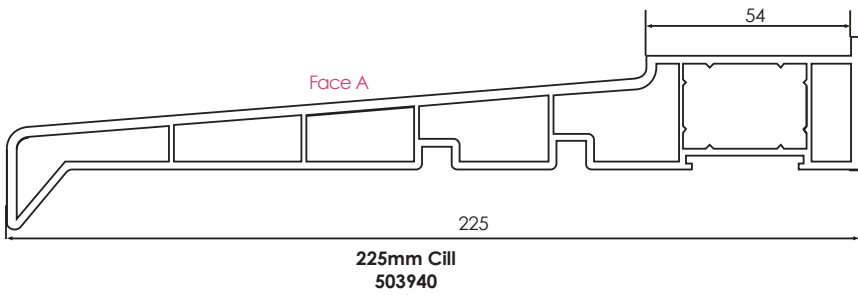

REHAU TOTAL70 - 70MM SYSTEM - Extras

Cills

Glazing Beads

Low Threshold

Ancillaries

Specialist Seals & Hinge Extrusion Profiles - Fully Reversible only