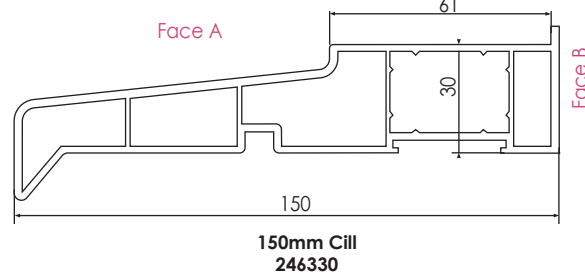

REHAU TOTAL70 - 70MM SYSTEM - Extras

Cills

Glazing Beads

Low Threshold

Ancillaries

Specialist Seals & Hinge Extrusion Profiles - Fully Reversible only