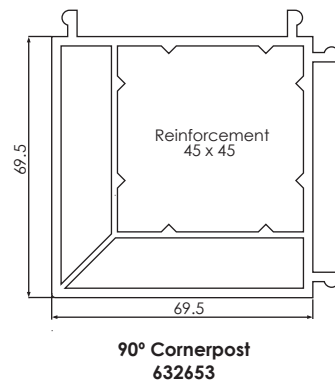

REHAU TOTAL70 - 70MM SYSTEM - Extras

Cills

Glazing Beads

Low Threshold

Ancillaries

Specialist Seals & Hinge Extrusion Profiles - Fully Reversible only