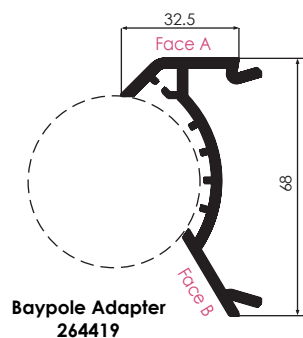

REHAU TOTAL70 - 70MM SYSTEM - Extras

Cills

Glazing Beads

Low Threshold

Ancillaries

Specialist Seals & Hinge Extrusion Profiles - Fully Reversible only