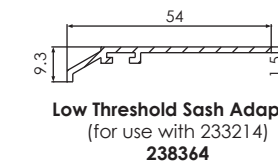

REHAU TOTAL70 - 70MM SYSTEM - Extras

Cills

Glazing Beads

Low Threshold

Ancillaries

Specialist Seals & Hinge Extrusion Profiles - Fully Reversible only