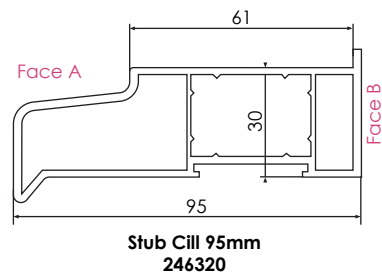

REHAU TOTAL70 - 70MM SYSTEM - Extras

Cills

Glazing Beads

Low Threshold

Ancillaries

Specialist Seals & Hinge Extrusion Profiles - Fully Reversible only