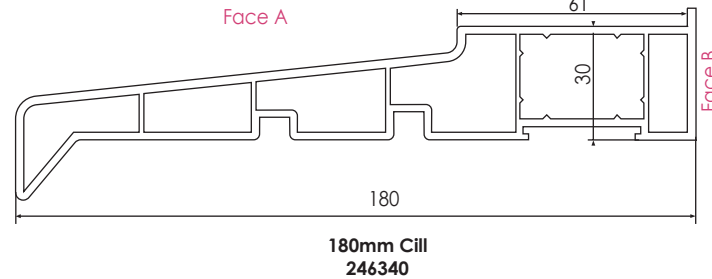

REHAU TOTAL70 - 70MM SYSTEM - Extras

Cills

Glazing Beads

Low Threshold

Ancillaries

Specialist Seals & Hinge Extrusion Profiles - Fully Reversible only