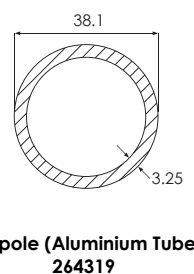

REHAU TOTAL70 - 70MM SYSTEM - Extras

Cills

Glazing Beads

Low Threshold

Ancillaries

Specialist Seals & Hinge Extrusion Profiles - Fully Reversible only