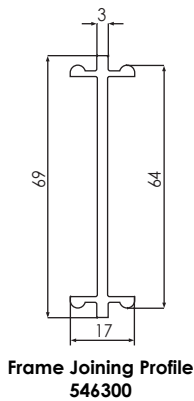

REHAU TOTAL70 - 70MM SYSTEM - Extras

Cills

Glazing Beads

Low Threshold

Ancillaries

Specialist Seals & Hinge Extrusion Profiles - Fully Reversible only