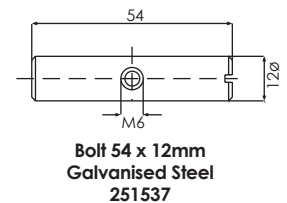

REHAU TOTAL70 - 70MM SYSTEM - Extras

Cills

Glazing Beads

Low Threshold

Ancillaries

Specialist Seals & Hinge Extrusion Profiles - Fully Reversible only