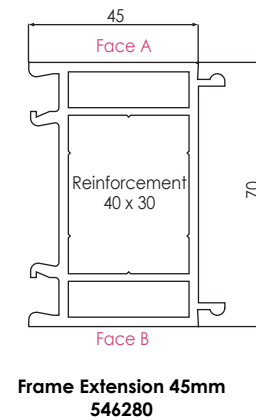

REHAU TOTAL70 - 70MM SYSTEM - Extras

Cills

Glazing Beads

Low Threshold

Ancillaries

Specialist Seals & Hinge Extrusion Profiles - Fully Reversible only