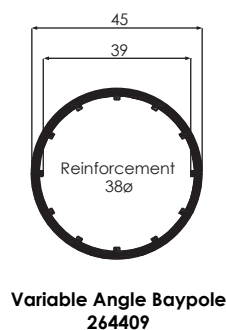

REHAU TOTAL70 - 70MM SYSTEM - Extras

Cills

Glazing Beads

Low Threshold

Ancillaries

Specialist Seals & Hinge Extrusion Profiles - Fully Reversible only