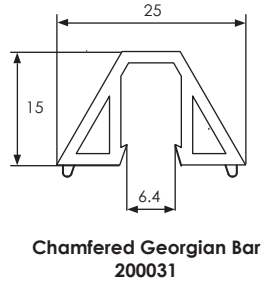

REHAU TOTAL70 - 70MM SYSTEM - Extras

Cills

Glazing Beads

Low Threshold

Ancillaries

Specialist Seals & Hinge Extrusion Profiles - Fully Reversible only