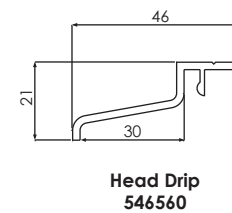

REHAU TOTAL70 - 70MM SYSTEM - Extras

Cills

Glazing Beads

Low Threshold

Ancillaries

Specialist Seals & Hinge Extrusion Profiles - Fully Reversible only