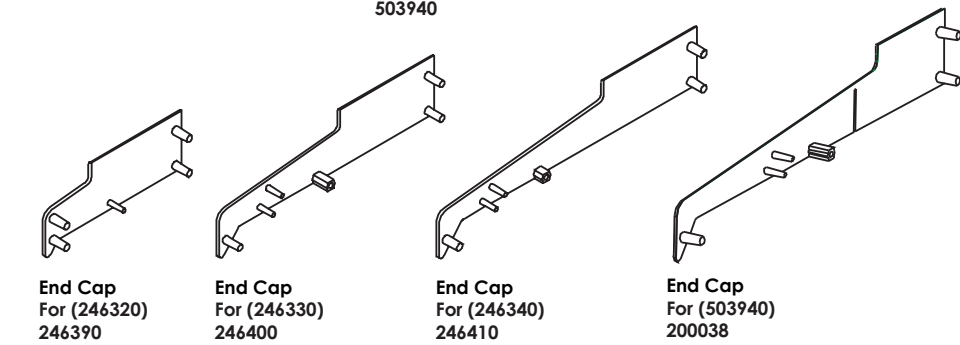

REHAU TOTAL70 - 70MM SYSTEM - Extras

Cills

Glazing Beads

Low Threshold

Ancillaries

Specialist Seals & Hinge Extrusion Profiles - Fully Reversible only