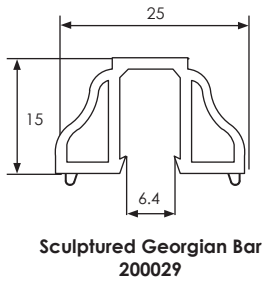

REHAU TOTAL70 - 70MM SYSTEM - Extras

Cills

Glazing Beads

Low Threshold

Ancillaries

Specialist Seals & Hinge Extrusion Profiles - Fully Reversible only