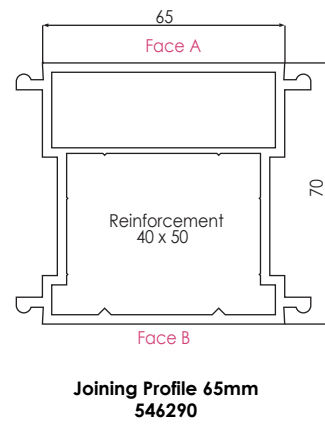

REHAU TOTAL70 - 70MM SYSTEM - Extras

Cills

Glazing Beads

Low Threshold

Ancillaries

Specialist Seals & Hinge Extrusion Profiles - Fully Reversible only