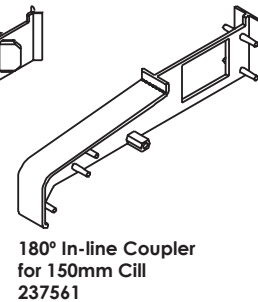

REHAU TOTAL70 - 70MM SYSTEM - Extras

Cills

Glazing Beads

Low Threshold

Ancillaries

Specialist Seals & Hinge Extrusion Profiles - Fully Reversible only