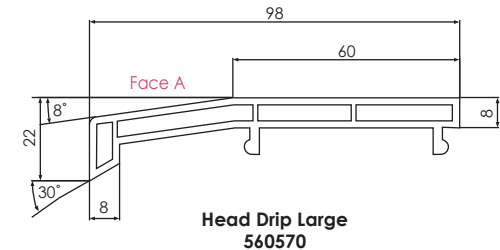

REHAU TOTAL70 - 70MM SYSTEM - Extras

Cills

Glazing Beads

Low Threshold

Ancillaries

Specialist Seals & Hinge Extrusion Profiles - Fully Reversible only