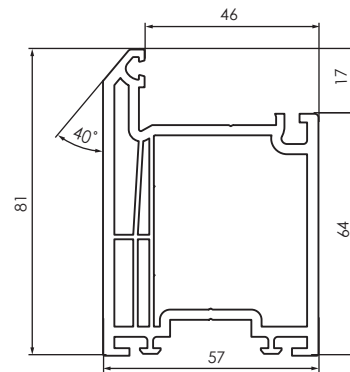

# REHAU HERITAGE VERTICAL SLIDER WINDOW SYSTEM

**559500  
OUTER FRAME**

**559510  
SLIM SASH**

**559520  
INTERMEDIATE SASH**

**559530  
LARGE SASH**

## Main Frames

**559540  
DEEP BOTTOM RAIL**

## Interlock Profiles

**559550  
SLIM SASH INTERLOCK**

**559560  
LARGE SASH INTERLOCK**

## Cill Profiles

**559570  
STUB CILL**

**559580  
LARGE CILL**

**219160  
CLIP IN CILL**

**219080  
STUB CILL ENDCAP**

**219090  
LARGE CILL ENDCAP**