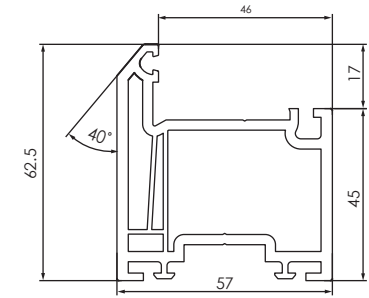

# REHAU HERITAGE VERTICAL SLIDER WINDOW SYSTEM

**559500  
OUTER FRAME**

**559510  
SLIM SASH**

**559520  
INTERMEDIATE SASH**

**559530  
LARGE SASH**

## Main Frames

**559540  
DEEP BOTTOM RAIL**

## Interlock Profiles

**559550  
SLIM SASH INTERLOCK**

**559560  
LARGE SASH INTERLOCK**

## Cill Profiles

**559570  
STUB CILL**

**559580  
LARGE CILL**

**219160  
CLIP IN CILL**

**219080  
STUB CILL ENDCAP**

**219090  
LARGE CILL ENDCAP**