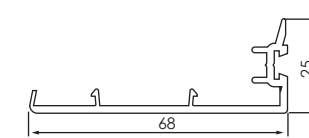

# REHAU HERITAGE VERTICAL SLIDER WINDOW SYSTEM

**559500  
OUTER FRAME**

**559510  
SLIM SASH**

**559520  
INTERMEDIATE SASH**

**559530  
LARGE SASH**

## Main Frames

**559540  
DEEP BOTTOM RAIL**

## Interlock Profiles

**559550  
SLIM SASH INTERLOCK**

**559560  
LARGE SASH INTERLOCK**

## Cill Profiles

**559570  
STUB CILL**

**559580  
LARGE CILL**

**219160  
CLIP IN CILL**

**219080  
STUB CILL ENDCAP**

**219090  
LARGE CILL ENDCAP**