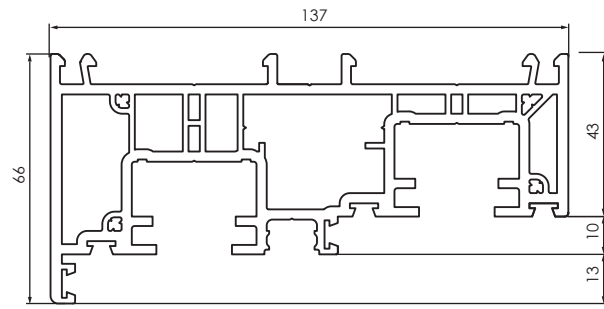

# REHAU HERITAGE VERTICAL SLIDER WINDOW SYSTEM

**559500  
OUTER FRAME**

**559510  
SLIM SASH**

**559520  
INTERMEDIATE SASH**

**559530  
LARGE SASH**

## Main Frames

**559540  
DEEP BOTTOM RAIL**

## Interlock Profiles

**559550  
SLIM SASH INTERLOCK**

**559560  
LARGE SASH INTERLOCK**

## Cill Profiles

**559570  
STUB CILL**

**559580  
LARGE CILL**

**219160  
CLIP IN CILL**

**219080  
STUB CILL ENDCAP**

**219090  
LARGE CILL ENDCAP**