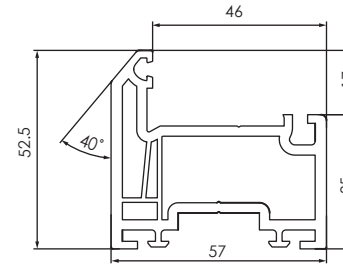

# REHAU HERITAGE VERTICAL SLIDER WINDOW SYSTEM

**559500  
OUTER FRAME**

**559510  
SLIM SASH**

**559520  
INTERMEDIATE SASH**

**559530  
LARGE SASH**

## Main Frames

**559540  
DEEP BOTTOM RAIL**

## Interlock Profiles

**559550  
SLIM SASH INTERLOCK**

**559560  
LARGE SASH INTERLOCK**

## Cill Profiles

**559570  
STUB CILL**

**559580  
LARGE CILL**

**219160  
CLIP IN CILL**

**219080  
STUB CILL ENDCAP**

**219090  
LARGE CILL ENDCAP**