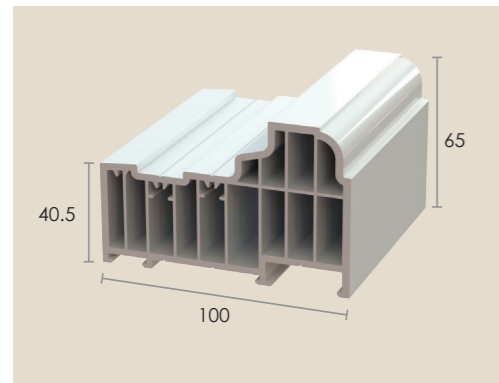

RESIDENCE COLLECTION - MAIN PROFILES & REINFORCEMENTS

R002 Residence 9 Frame

R7002 Residence 7 Frame

R001 Residence 9 Transom/Mullion

R001 M Residence 7 Transom/Mullion

R003 Flush Window Sash

R001 SM Sash Transom-Mullion

R003 FD Flush Door Sash

R003 OD Open In Door Sash

R205 PVCu Reinforcing
Use with frames

R208 PVCu Reinforcing
Use with Mullions

R124 Steel Reinforcing
Use with R001M
1.5mm Gauge

R101 Steel Reinforcing
Screw Retention