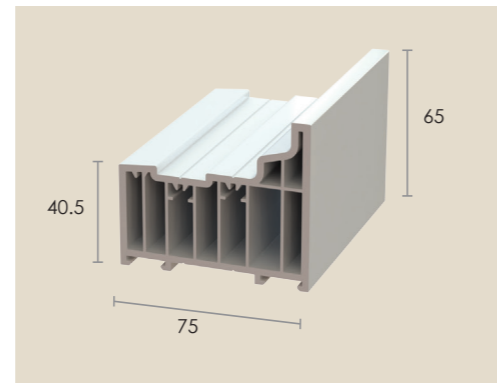

RESIDENCE COLLECTION - MAIN PROFILES & REINFORCEMENTS

R002 Residence 9 Frame

R7002 Residence 7 Frame

R001 Residence 9 Transom/Mullion

R001 M Residence 7 Transom/Mullion

R003 Flush Window Sash

R001 SM Sash Transom-Mullion

R003 FD Flush Door Sash

R003 OD Open In Door Sash

R205 PVCu Reinforcing
Use with frames

R208 PVCu Reinforcing
Use with Mullions

R124 Steel Reinforcing
Use with R001M
1.5mm Gauge

R101 Steel Reinforcing
Screw Retention