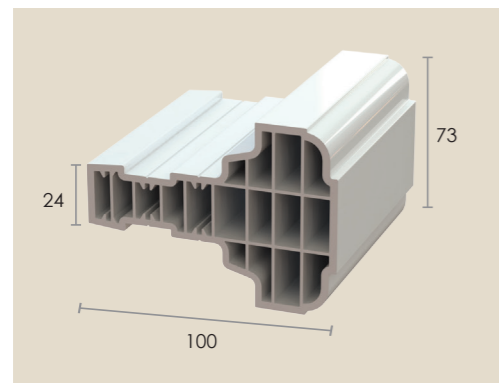

RESIDENCE COLLECTION - MAIN PROFILES & REINFORCEMENTS

R002 Residence 9 Frame

R7002 Residence 7 Frame

R001 Residence 9 Transom/Mullion

R001 M Residence 7 Transom/Mullion

R003 Flush Window Sash

R001 SM Sash Transom-Mullion

R003 FD Flush Door Sash

R003 OD Open In Door Sash

R205 PVCu Reinforcing
Use with frames

R208 PVCu Reinforcing
Use with Mullions

R124 Steel Reinforcing
Use with R001M
1.5mm Gauge

R101 Steel Reinforcing
Screw Retention