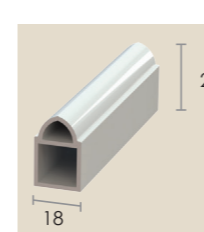

R210 PVCu Reinforcing
Use with R001SM

R004
28mm Decorative
Bead

R004SQ
28mm Square
Bead

R005
44mm Decorative
Bead

R005SQ
44mm Square
Bead

R202
Georgian Bar
Use externally
with all sashes

R201
Georgian Bar
Use internally
with all sashes

R215
Georgian Bar
Use with all
Sashes

R220
Aluminium
Carrier

R221 Large
Georgian Bar
Use internally
with all sashes

R222 Small
Georgian Bar
Use internally
with all sashes
(single bar only)

R223
Georgian Bar
Use externally
with all sashes