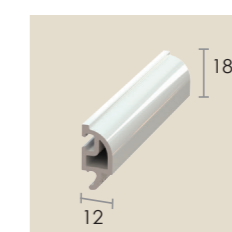

R210 PVCu Reinforcing
Use with R001SM

R004
28mm Decorative
Bead

R004SQ
28mm Square
Bead

R005
44mm Decorative
Bead

R005SQ
44mm Square
Bead

R202
Georgian Bar
Use externally
with all sashes

R201
Georgian Bar
Use internally
with all sashes

R215
Georgian Bar
Use with all
Sashes

R220
Aluminium
Carrier

R221 Large
Georgian Bar
Use internally
with all sashes

R222 Small
Georgian Bar
Use internally
with all sashes
(single bar only)

R223
Georgian Bar
Use externally
with all sashes