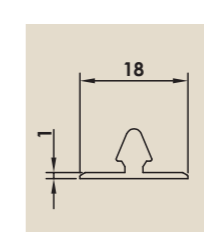

R220
Aluminium
Carrier