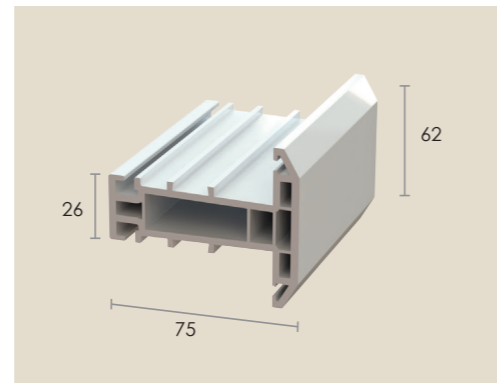

RESIDENCE COLLECTION - MAIN PROFILES & REINFORCEMENTS

R002 Residence 9 Frame

R7002 Residence 7 Frame

R001 Residence 9 Transom/Mullion

R001 M Residence 7 Transom/Mullion

R003 Flush Window Sash

R001 SM Sash Transom-Mullion

R003 FD Flush Door Sash

R003 OD Open In Door Sash

R205 PVCu Reinforcing
Use with frames

R208 PVCu Reinforcing
Use with Mullions

R124 Steel Reinforcing
Use with R001M
1.5mm Gauge

R101 Steel Reinforcing
Screw Retention