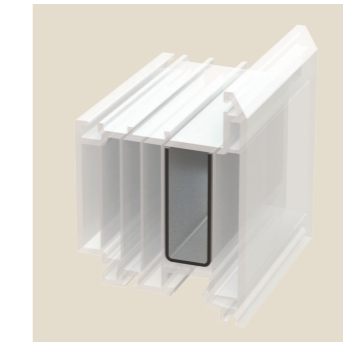

R122 Steel Reinforcing
1.5mm Gauge
Use with R003FD