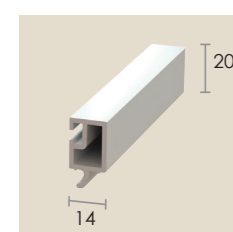

R210 PVCu Reinforcing
Use with R001SM

R004
28mm Decorative
Bead

R004SQ
28mm Square
Bead

R005
44mm Decorative
Bead

R005SQ
44mm Square
Bead

R202
Georgian Bar
Use externally
with all sashes

R201
Georgian Bar
Use internally
with all sashes

R215
Georgian Bar
Use with all
Sashes

R220
Aluminium
Carrier

R221 Large
Georgian Bar
Use internally
with all sashes

R222 Small
Georgian Bar
Use internally
with all sashes
(single bar only)

R223
Georgian Bar
Use externally
with all sashes