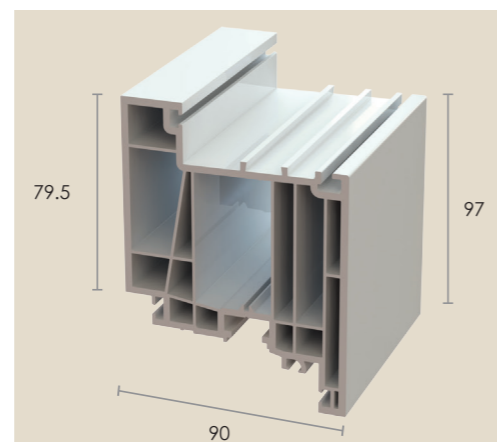

RESIDENCE COLLECTION - MAIN PROFILES & REINFORCEMENTS

R002 Residence 9 Frame

R7002 Residence 7 Frame

R001 Residence 9 Transom/Mullion

R001 M Residence 7 Transom/Mullion

R003 Flush Window Sash

R001 SM Sash Transom-Mullion

R003 FD Flush Door Sash

R003 OD Open In Door Sash

R205 PVCu Reinforcing
Use with frames

R208 PVCu Reinforcing
Use with Mullions

R124 Steel Reinforcing
Use with R001M
1.5mm Gauge

R101 Steel Reinforcing
Screw Retention