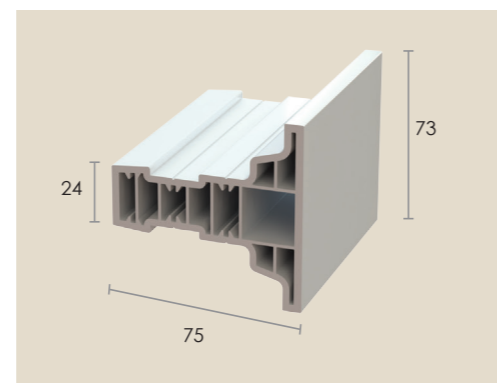

RESIDENCE COLLECTION - MAIN PROFILES & REINFORCEMENTS

R002 Residence 9 Frame

R7002 Residence 7 Frame

R001 Residence 9 Transom/Mullion

R001 M Residence 7 Transom/Mullion

R003 Flush Window Sash

R001 SM Sash Transom-Mullion

R003 FD Flush Door Sash

R003 OD Open In Door Sash

R205 PVCu Reinforcing
Use with frames

R208 PVCu Reinforcing
Use with Mullions

R124 Steel Reinforcing
Use with R001M
1.5mm Gauge

R101 Steel Reinforcing
Screw Retention