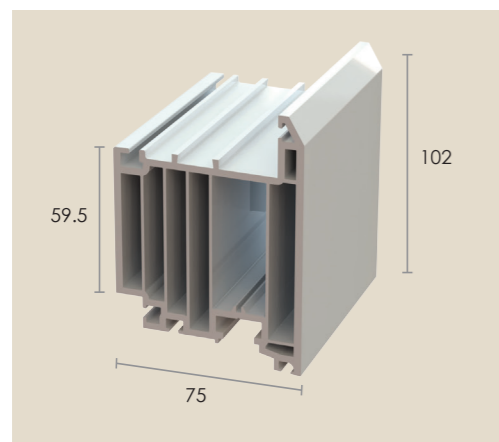

RESIDENCE COLLECTION - MAIN PROFILES & REINFORCEMENTS

R002 Residence 9 Frame

R7002 Residence 7 Frame

R001 Residence 9 Transom/Mullion

R001 M Residence 7 Transom/Mullion

R003 Flush Window Sash

R001 SM Sash Transom-Mullion

R003 FD Flush Door Sash

R003 OD Open In Door Sash

R205 PVCu Reinforcing
Use with frames

R208 PVCu Reinforcing
Use with Mullions

R124 Steel Reinforcing
Use with R001M
1.5mm Gauge

R101 Steel Reinforcing
Screw Retention