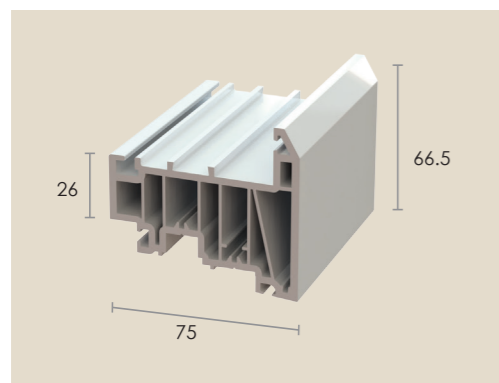

RESIDENCE COLLECTION - MAIN PROFILES & REINFORCEMENTS

R002 Residence 9 Frame

R7002 Residence 7 Frame

R001 Residence 9 Transom/Mullion

R001 M Residence 7 Transom/Mullion

R003 Flush Window Sash

R001 SM Sash Transom-Mullion

R003 FD Flush Door Sash

R003 OD Open In Door Sash

R205 PVCu Reinforcing
Use with frames

R208 PVCu Reinforcing
Use with Mullions

R124 Steel Reinforcing
Use with R001M
1.5mm Gauge

R101 Steel Reinforcing
Screw Retention