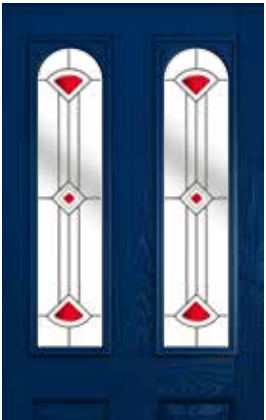

Jewel

Glass Size - 203mm width x 914mm height.  
- deduct 30mm from the above unit sizes for visible glass area.

Potomac

Prairie

Quad (Black)

Quad (Blue)

Quad (Grey)

Quad (Red)