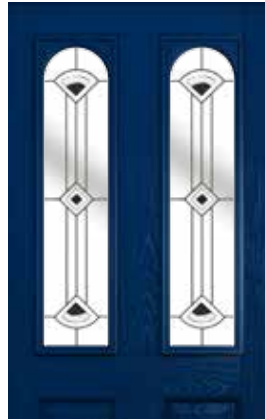

Jewel

Glass Size - 203mm width x 914mm height.  
- deduct 30mm from the above unit sizes for visible glass area.

Potomac

Prairie

Quad (Black)

Quad (Blue)

Quad (Grey)

Quad (Red)