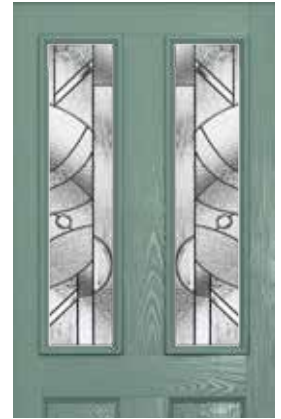

London Etch Border

Matrix

\* 6.8mm laminated glass design

Modena

Park Lane Bespoke

The Victorian

Zinc Art Star

Abstract