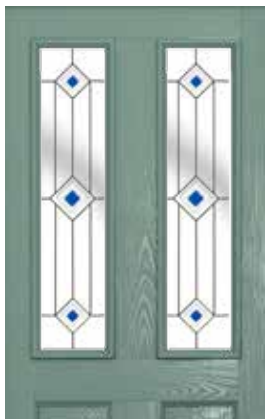

Trio Square (Blue)