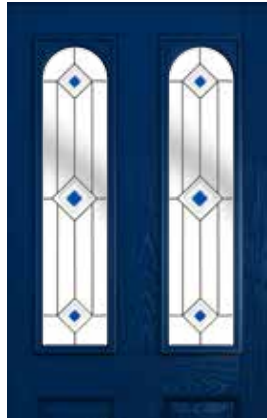

Reflections

Simplicity

Square Lead

Trio Square (Red)

Trio Square (Black)

Trio Square (Blue)

Trio Square (Grey)

Glass Size - 203mm width x 914mm height.  
 - deduct 30mm from the above unit sizes for visible glass area.