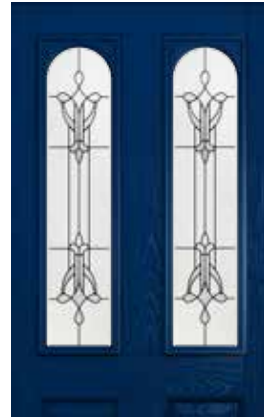

Park Lane Bespoke