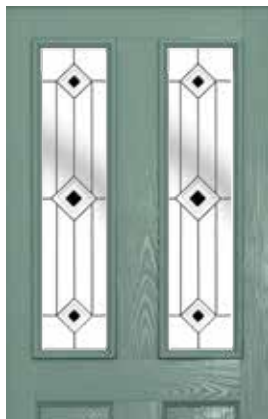

Quad (Blue)

Quad (Grey)

Glass Size - 203mm width x 914mm height.  
- deduct 30mm from the above unit sizes for visible glass area.

Quad (Red)

Reflections

Simplicity

Square Lead

Trio Square (Red)