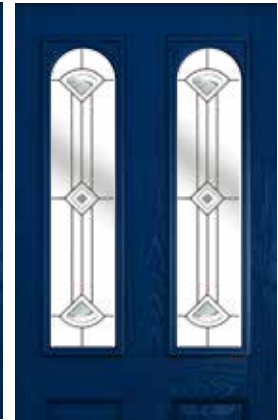

Jewel

Glass Size - 203mm width x 914mm height.  
- deduct 30mm from the above unit sizes for visible glass area.

Potomac

Prairie

Quad (Black)

Quad (Blue)

Quad (Grey)

Quad (Red)