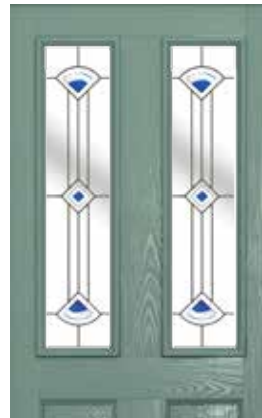

Quad (Blue)