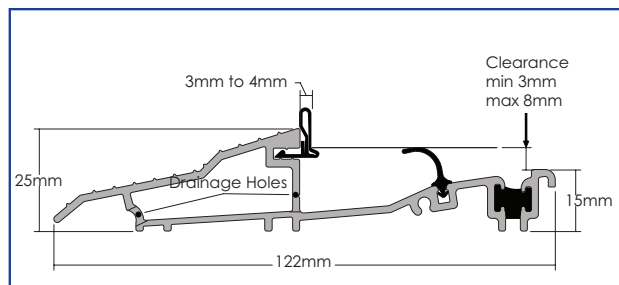

### Inside:

- Ali Door Thresholds - Summary
- AM3Ex Door Threshold - Inward Opening Doors
- AM5Ex Door Threshold - Outward Opening Doors
- AM3Ex Door Threshold Sub Cill - Inward Opening Doors
- AM5Ex Door Threshold Sub Cill - Outward Opening Doors
- AM3Ex78 Door Threshold Cill - Inward Opening Doors
- AM5Ex78 Door Threshold Cill - Outward Opening Doors
- MDS 70 RITB Door Threshold - REHAU Rio - Outward Opening Doors
- OUM 70 RITB Door Threshold Sub Cill - Outward Opening Doors
- AM3Ex and AM5Ex Door Threshold for Residence Collection
- AM3Ex and AM5Ex Door Threshold Sub Cill for Residence Collection

## ALUMINIUM DOOR THRESHOLD SYSTEMS

**15mm Low Threshold**  
Single Doors Only, White Gasket Only - Rehau and Calibre

**Stormguard AM3Ex 125 Threshold - Open In**  
Black Gasket Only - All uPVC Systems

**Stormguard AM5Ex 125 Threshold - Open Out**  
Black Gasket Only - All uPVC Systems