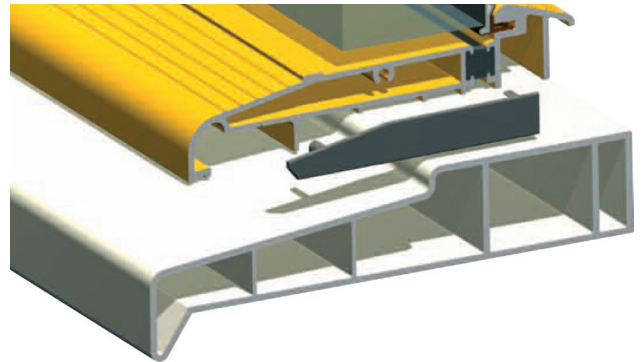

AM5Ex 125 DOOR THRESHOLD FOR CILL - OUTWARD OPENING DOOR

- ❖ Suitable for outward opening doors.
- ❖ With optional clip in transition ramp for wood or tile floors.
- ❖ Fully tested resin thermal break.
- ❖ Available in Matt Aluminium or Matt Gold Effect Aluminium.
- ❖ Sizes - 1m, 2m and 3m.
- ❖ Compatible with 150mm, 180mm and 225mm cills only - Not compatible with 95mm cill.
- ❖ Available with black gasket only.

For further assistance, call 01702 613733

www.climatec-windows.co.uk

11-14 Fletchers Square, Temple Farm Industrial Estate, Southend-on-Sea, Essex SS2 5RN