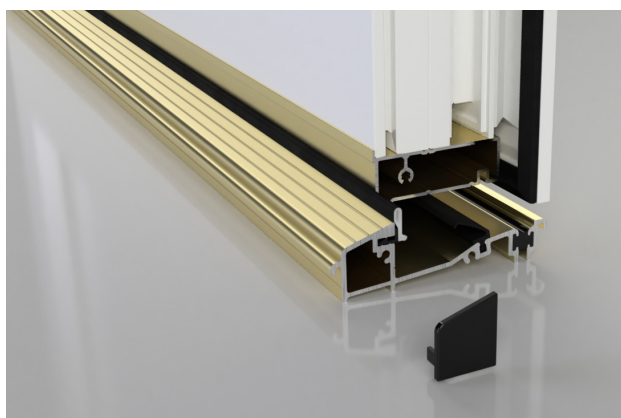

AM3Ex 78 DOOR THRESHOLD - INWARD OPENING DOOR

- ❖ Suitable for inward opening doors
- ❖ Thermally broken to meet thermal bridging and insulation requirements.
- ❖ Designed to fit directly onto level thresholds
- ❖ Compatible with all cills
- ❖ Ideal for use with carpeted floors
- ❖ Non-slip surface ensures a safe grip in wet conditions
- ❖ Mobility easy access. Can meet Part 'M' requirements when the overall threshold design is specified correctly
- ❖ Supplied with end caps to close off the ends of the front channel
- ❖ Optional frame infill section that fits into the cill and allows the door frame/sidelight to be fitted on top of the cill without milling the bottom of the frame to the cill profile
- ❖ Optional clip in transition ramp for wood or tile floors
- ❖ Adjustable locking keeps available for double doors to suit your shoot bolt position
- ❖ Available in Matt Aluminium or Matt Gold Effect Aluminium
- ❖ Sizes - 1m, 2m and 3m
- ❖ Available with black gasket only

For further assistance, call 01702 613733

www.climatec-windows.co.uk

11-14 Fletchers Square, Temple Farm Industrial Estate, Southend-on-Sea, Essex SS2 5RN