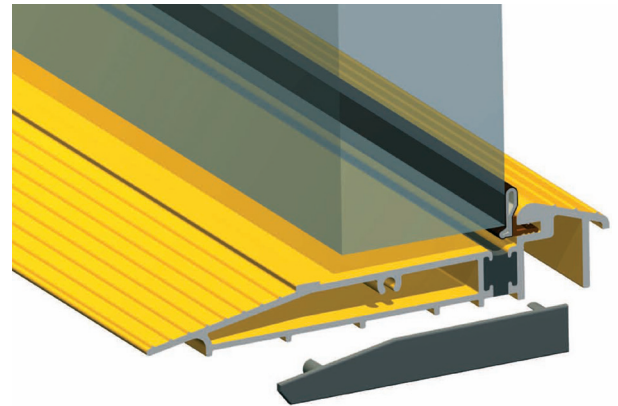

AM5Ex 125 DOOR THRESHOLD - OUTWARD OPENING DOOR

- ❖ Suitable for outward opening doors.
- ❖ Fully tested resin thermal break.
- ❖ Mobility easy access. Can meet Part 'M' requirements when the overall threshold design is specified correctly.
- ❖ Designed for door set manufacturers, can be installed as the fourth side of a door frame or retro fitted.
- ❖ Thermally broken to meet thermal bridging and insulation requirements, can be used with many different frame and door materials eg. wood, PVCu, fibreglass, aluminium, steel and carbon fibre.
- ❖ Designed to fit directly onto level thresholds.
- ❖ Ideal for use with carpeted floors. Optional clip-in internal transition ramps also allow use with tiled or wooden floors.
- ❖ Non-slip surfaces ensure a safe grip in wet conditions.
- ❖ Available in Matt Aluminium or Matt Gold Effect Aluminium.
- ❖ Sizes - 1m, 2m and 3m.
- ❖ Available with black gasket only.

For further assistance, call 01702 613733

www.climatec-windows.co.uk

11-14 Fletchers Square, Temple Farm Industrial Estate, Southend-on-Sea, Essex SS2 5RN