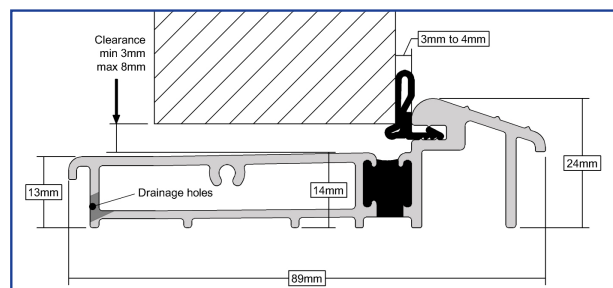

Stormguard AM5Ex 78 Threshold - Open Out
Black Gasket Only - All uPVC Systems