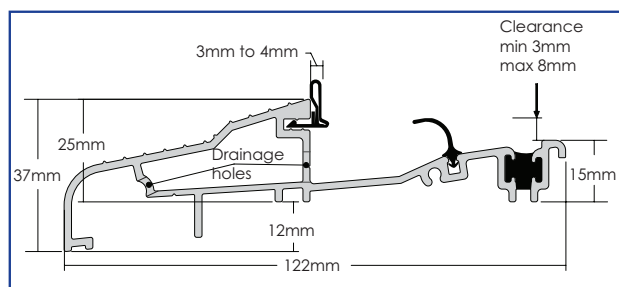

## ALUMINIUM DOOR THRESHOLD SYSTEMS

**15mm Low Threshold**  
Single Doors Only, White Gasket Only - Rehau and Calibre

**Stormguard AM3Ex 125 Threshold - Open In**  
Black Gasket Only - All uPVC Systems

**Stormguard AM5Ex 125 Threshold - Open Out**  
Black Gasket Only - All uPVC Systems