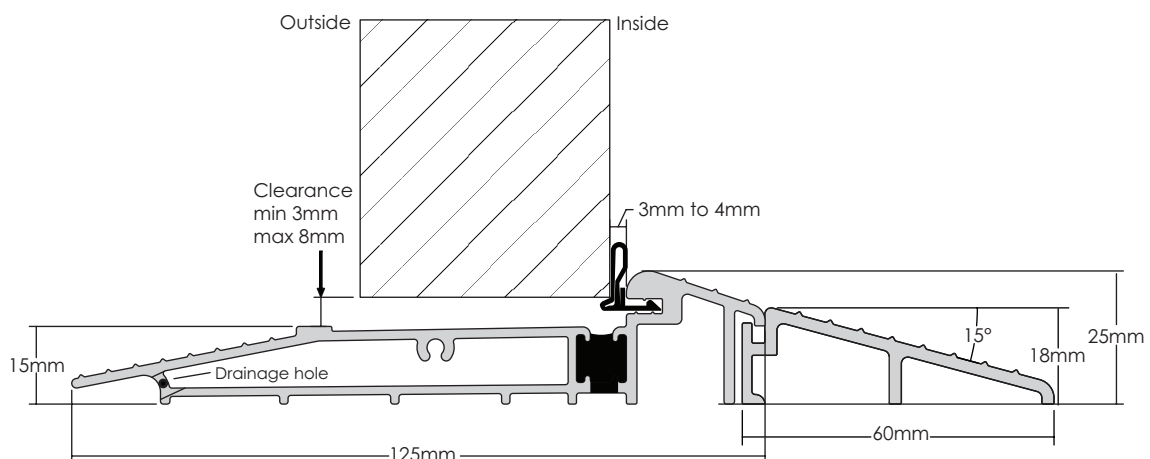

AM5Ex 125 DOOR THRESHOLD - OUTWARD OPENING DOOR

- ❖ Suitable for outward opening doors.
- ❖ Fully tested resin thermal break.
- ❖ Mobility easy access. Can meet Part 'M' requirements when the overall threshold design is specified correctly.
- ❖ Designed for door set manufacturers, can be installed as the fourth side of a door frame or retro fitted.
- ❖ Thermally broken to meet thermal bridging and insulation requirements, can be used with many different frame and door materials eg. wood, PVCu, fibreglass, aluminium, steel and carbon fibre.
- ❖ Designed to fit directly onto level thresholds.
- ❖ Ideal for use with carpeted floors. Optional clip-in internal transition ramps also allow use with tiled or wooden floors.
- ❖ Non-slip surfaces ensure a safe grip in wet conditions.
- ❖ Available in Matt Aluminium or Matt Gold Effect Aluminium.
- ❖ Sizes - 1m, 2m and 3m.
- ❖ Available with black gasket only.

For further assistance, call 01702 613733

www.climatec-windows.co.uk

11-14 Fletchers Square, Temple Farm Industrial Estate, Southend-on-Sea, Essex SS2 5RN