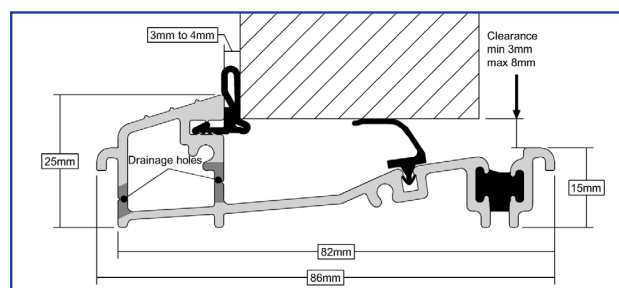

Stormguard AM3Ex 78 Threshold - Open In
Black Gasket Only - All uPVC Systems