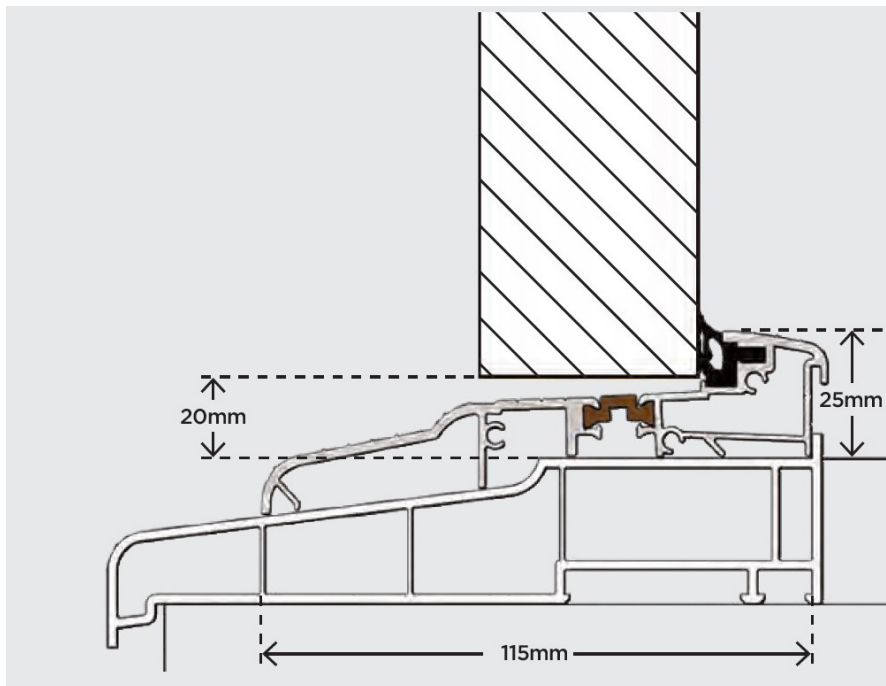

OUM 70 RITB SUBSILL - OUTWARD OPENING DOOR

- ❖ For use with the REHAU Rio outward opening doors only.
- ❖ Thermally broken prevents condensation
- ❖ Option for internal ramp.
- ❖ Available in Silver or Gold
- ❖ Available with black gasket only.

For further assistance, call 01702 613733

www.climatec-windows.co.uk

11-14 Fletchers Square, Temple Farm Industrial Estate, Southend-on-Sea, Essex SS2 5RN