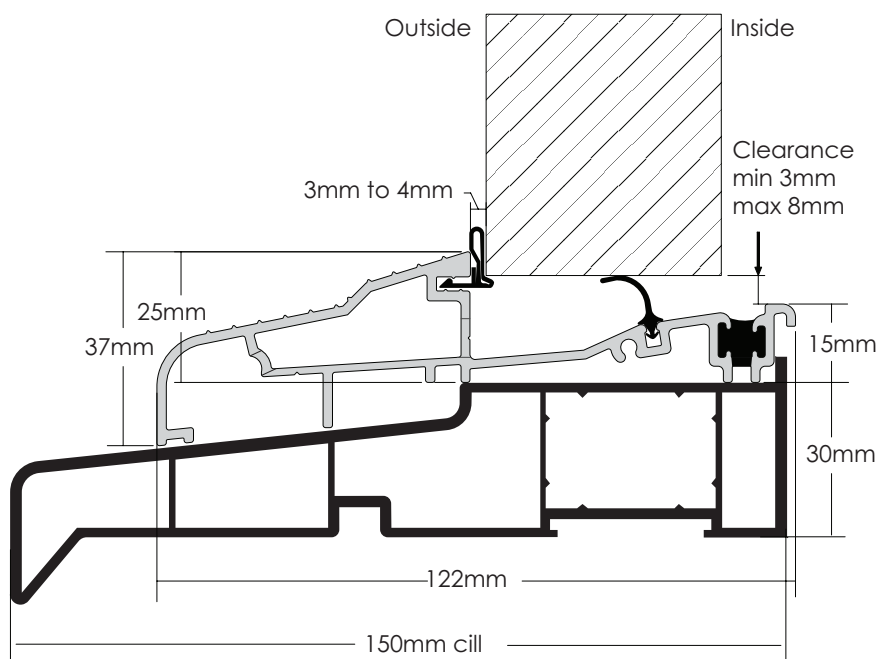

AM3Ex 125 DOOR THRESHOLD FOR CILL - INWARD OPENING DOOR

- ❖ Suitable for inward opening doors.
- ❖ With optional clip in transition ramp for wood or tile floors.
- ❖ Fully tested resin thermal break.
- ❖ Available in Matt Aluminium or Matt Gold Effect Aluminium.
- ❖ Sizes - 1m, 2m and 3m.
- ❖ Compatible with 150mm, 180mm and 225mm cills only - Not compatible with 95mm cill.
- ❖ Available with black gasket only

For further assistance, call 01702 613733

www.climatec-windows.co.uk

11-14 Fletchers Square, Temple Farm Industrial Estate, Southend-on-Sea, Essex SS2 5RN