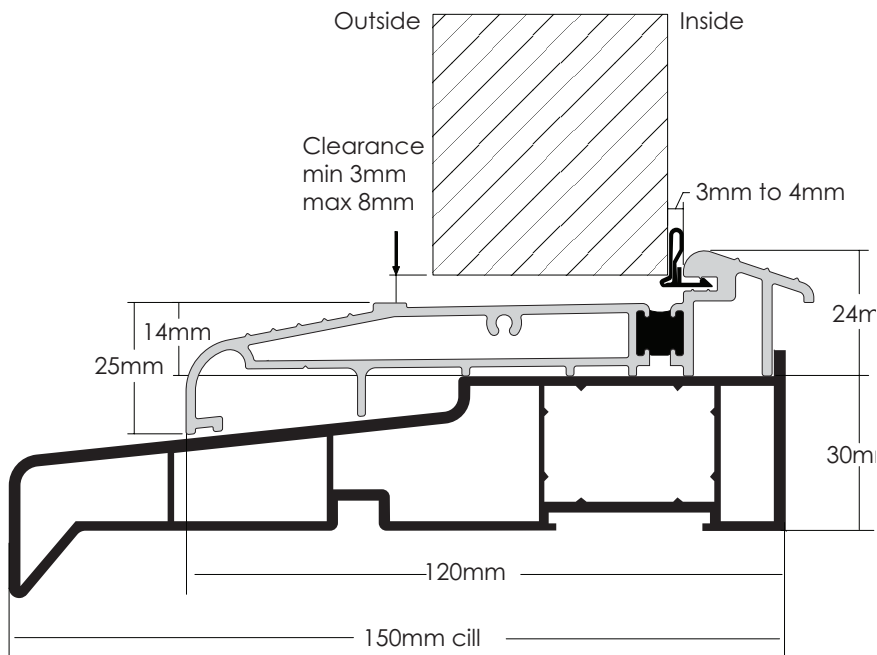

AM5Ex 125 DOOR THRESHOLD FOR CILL - OUTWARD OPENING DOOR

- ❖ Suitable for outward opening doors.
- ❖ With optional clip in transition ramp for wood or tile floors.
- ❖ Fully tested resin thermal break.
- ❖ Available in Matt Aluminium or Matt Gold Effect Aluminium.
- ❖ Sizes - 1m, 2m and 3m.
- ❖ Compatible with 150mm, 180mm and 225mm cills only - Not compatible with 95mm cill.
- ❖ Available with black gasket only.

For further assistance, call 01702 613733

www.climatec-windows.co.uk

11-14 Fletchers Square, Temple Farm Industrial Estate, Southend-on-Sea, Essex SS2 5RN