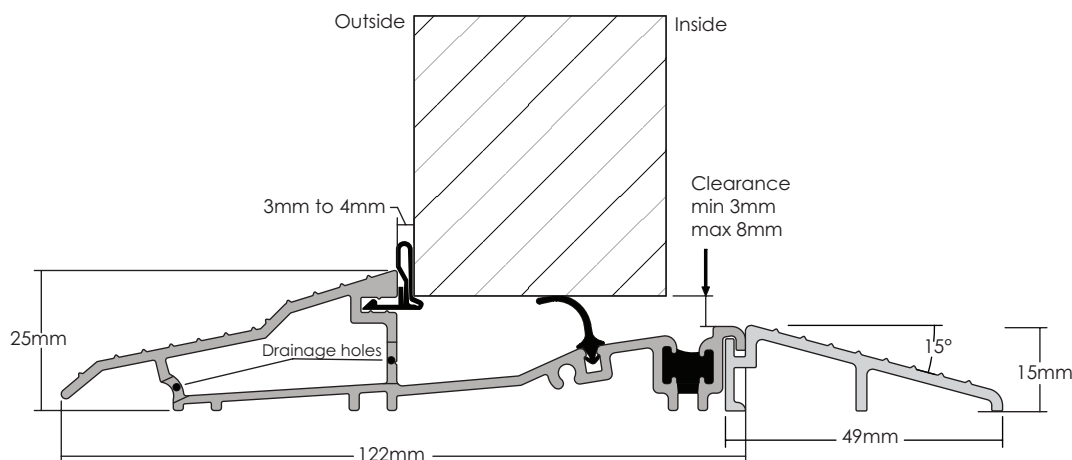

AM3Ex 125 DOOR THRESHOLD - INWARD OPENING DOOR

- ❖ Suitable for inward opening doors.
- ❖ Fully tested resin thermal break.
- ❖ Mobility easy access. Can meet Part 'M' requirements when the overall threshold design is specified correctly.
- ❖ Designed for door set manufacturers, can be installed as the fourth side of a door frame or retro fitted.
- ❖ Thermally broken to meet thermal bridging and insulation requirements, can be used with many different frame and door materials eg. wood, PVCu, fibreglass, aluminium, steel and carbon fibre.
- ❖ Designed to fit directly onto level thresholds.
- ❖ Ideal for use with carpeted floors. Optional clip-in internal transition ramps also allow use with tiled or wooden floors.
- ❖ Non-slip surfaces ensure a safe grip in wet conditions.
- ❖ Available in Matt Aluminium or Matt Gold Effect Aluminium.
- ❖ Sizes - 1m, 2m and 3m
- ❖ Available with black gasket only

For further assistance, call 01702 613733

www.climatec-windows.co.uk

11-14 Fletchers Square, Temple Farm Industrial Estate, Southend-on-Sea, Essex SS2 5RN