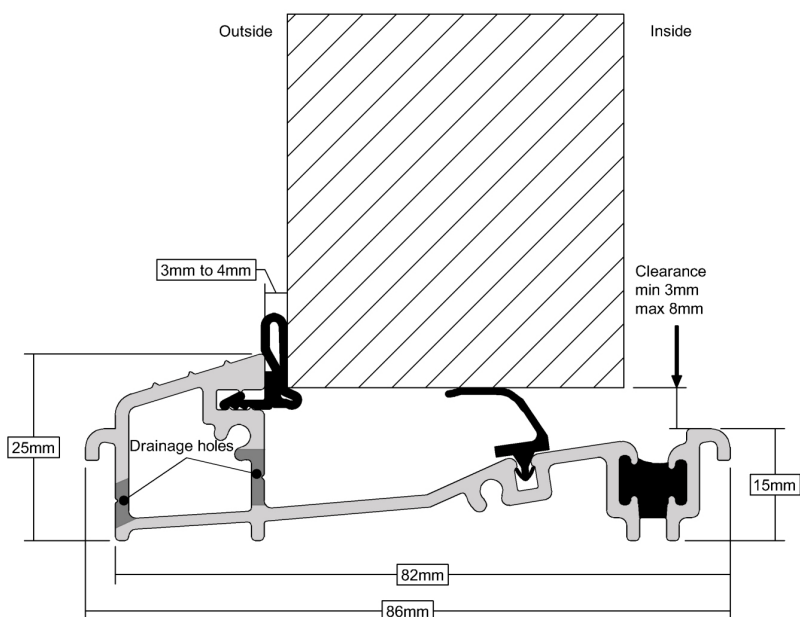

AM3Ex 78 DOOR THRESHOLD - INWARD OPENING DOOR

- ❖ Suitable for inward opening doors
- ❖ Thermally broken to meet thermal bridging and insulation requirements.
- ❖ Designed to fit directly onto level thresholds
- ❖ Compatible with all cills
- ❖ Ideal for use with carpeted floors
- ❖ Non-slip surface ensures a safe grip in wet conditions
- ❖ Mobility easy access. Can meet Part 'M' requirements when the overall threshold design is specified correctly
- ❖ Supplied with end caps to close off the ends of the front channel
- ❖ Optional frame infill section that fits into the cill and allows the door frame/sidelight to be fitted on top of the cill without milling the bottom of the frame to the cill profile
- ❖ Optional clip in transition ramp for wood or tile floors
- ❖ Adjustable locking keeps available for double doors to suit your shoot bolt position
- ❖ Available in Matt Aluminium or Matt Gold Effect Aluminium
- ❖ Sizes - 1m, 2m and 3m
- ❖ Available with black gasket only

For further assistance, call 01702 613733

www.climatec-windows.co.uk

11-14 Fletchers Square, Temple Farm Industrial Estate, Southend-on-Sea, Essex SS2 5RN