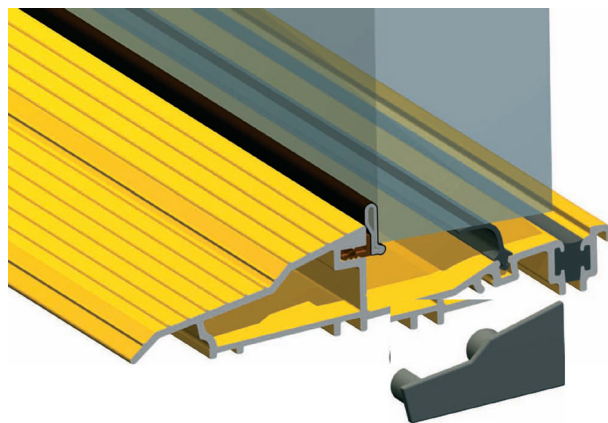

AM3Ex 125 DOOR THRESHOLD - INWARD OPENING DOOR

- ❖ Suitable for inward opening doors.
- ❖ Fully tested resin thermal break.
- ❖ Mobility easy access. Can meet Part 'M' requirements when the overall threshold design is specified correctly.
- ❖ Designed for door set manufacturers, can be installed as the fourth side of a door frame or retro fitted.
- ❖ Thermally broken to meet thermal bridging and insulation requirements, can be used with many different frame and door materials eg. wood, PVCu, fibreglass, aluminium, steel and carbon fibre.
- ❖ Designed to fit directly onto level thresholds.
- ❖ Ideal for use with carpeted floors. Optional clip-in internal transition ramps also allow use with tiled or wooden floors.
- ❖ Non-slip surfaces ensure a safe grip in wet conditions.
- ❖ Available in Matt Aluminium or Matt Gold Effect Aluminium.
- ❖ Sizes - 1m, 2m and 3m
- ❖ Available with black gasket only

For further assistance, call 01702 613733

www.climatec-windows.co.uk

11-14 Fletchers Square, Temple Farm Industrial Estate, Southend-on-Sea, Essex SS2 5RN