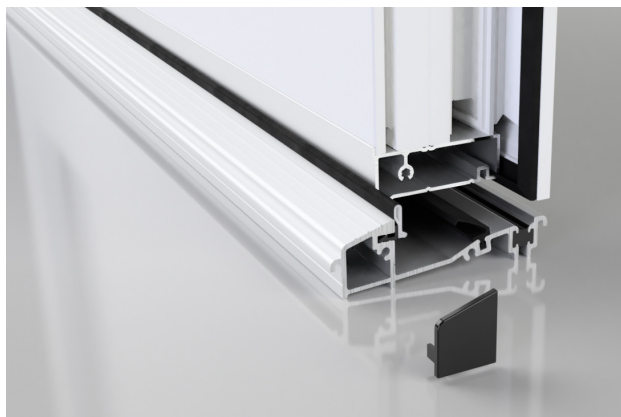

AM3Ex 78 DOOR THRESHOLD - INWARD OPENING DOOR

- ❖ Suitable for inward opening doors
- ❖ Thermally broken to meet thermal bridging and insulation requirements.
- ❖ Designed to fit directly onto level thresholds
- ❖ Compatible with all cills
- ❖ Ideal for use with carpeted floors
- ❖ Non-slip surface ensures a safe grip in wet conditions
- ❖ Mobility easy access. Can meet Part 'M' requirements when the overall threshold design is specified correctly
- ❖ Supplied with end caps to close off the ends of the front channel
- ❖ Optional frame infill section that fits into the cill and allows the door frame/sidelight to be fitted on top of the cill without milling the bottom of the frame to the cill profile
- ❖ Optional clip in transition ramp for wood or tile floors
- ❖ Adjustable locking keeps available for double doors to suit your shoot bolt position
- ❖ Available in Matt Aluminium or Matt Gold Effect Aluminium
- ❖ Sizes - 1m, 2m and 3m
- ❖ Available with black gasket only

For further assistance, call 01702 613733

www.climatec-windows.co.uk

11-14 Fletchers Square, Temple Farm Industrial Estate, Southend-on-Sea, Essex SS2 5RN