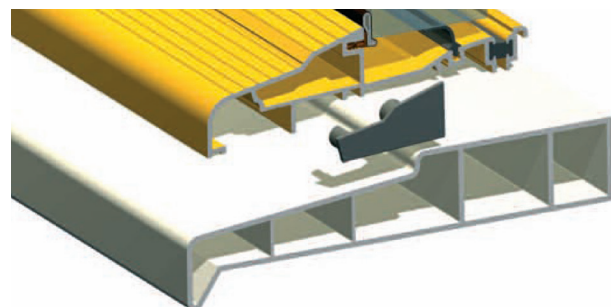

AM3Ex 125 DOOR THRESHOLD FOR CILL - INWARD OPENING DOOR

- ❖ Suitable for inward opening doors.
- ❖ With optional clip in transition ramp for wood or tile floors.
- ❖ Fully tested resin thermal break.
- ❖ Available in Matt Aluminium or Matt Gold Effect Aluminium.
- ❖ Sizes - 1m, 2m and 3m.
- ❖ Compatible with 150mm, 180mm and 225mm cills only - Not compatible with 95mm cill.
- ❖ Available with black gasket only

For further assistance, call 01702 613733

www.climatec-windows.co.uk

11-14 Fletchers Square, Temple Farm Industrial Estate, Southend-on-Sea, Essex SS2 5RN