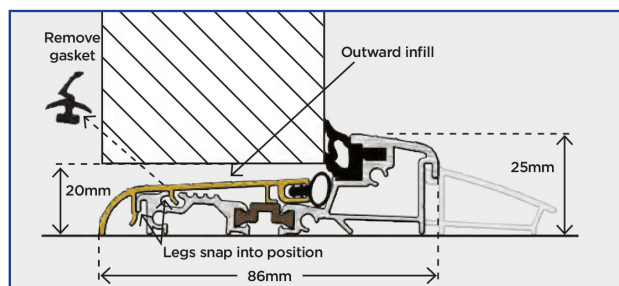

Exitex MDS70 RITB Threshold - Open Out
Black Gasket Only - Rehau Rio Only