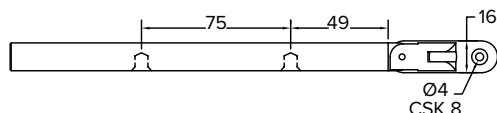

Front Profile SST91

Side Profile Pin

Top Profile SST93

Front Profile SST93

For further assistance, call 01702 613733

www.climatec-windows.co.uk

11-14 Fletchers Square, Temple Farm Industrial Estate, Southend-on-Sea, Essex SS2 5RN