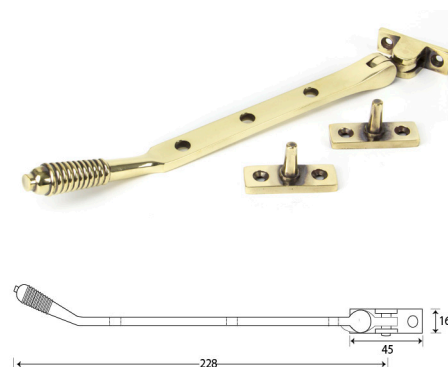

TRADITIONAL STYLED HANDLES & STAYS

The Regal Hardware Collection features an authentic range of traditional hardware for windows.

- Monkey Tail or Pear Drop designs available in left and right handed variants
- Available in 25mm and 40mm spindle length only
- Push-button operation
- Positive 'click' on close indicating full engagement and prevents misuse
- Deadlock the window with a standard key
- 10" stays available in monkey tail or pear drop, either working or dummy pegs
- 10 year Mechanical Guarantee
- Available in nine classic colours: PVD Gold, Antique Bronze, Brushed Copper, Black, Satin Chrome, Polished Chrome, Rose Gold, Pewter Patina and Graphite

For further assistance, call 01702 613733

www.climatec-windows.co.uk

11-14 Fletchers Square, Temple Farm Industrial Estate, Southend-on-Sea, Essex SS2 5RN

REEDED AND NEWBURY SLIMLINE CASEMENT WINDOW HANDLES

These slimline casement window handles are made from solid unlaquered brass or bronze which achieves a timeless elegance. The Reeded is narrow style window espag handle with stylish reeded end detail and the newbury handle is a simple subtle design that will suit any setting.

- These handles are handed - LH and RH
- Fits on any type of window due to its slim fixing plate
- The handle is cranked away from the frame and window to allow ease of use
- Can be fitted to any modern espagnolette system and can be locked with a grub screw on the handle
- Handle Length - 142mm
- 7mm x 40mm thick spindle
- Suitable for use internally or externally
- Matching 8", 10" and 12" window stays available for R9 windows
- Available in Aged Brass, Polished Nickel, Polished Chrome, Aged Bronze and Polished Bronze finishes