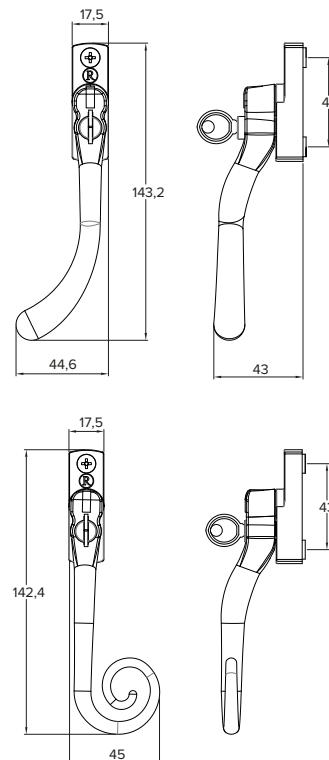

Alpha Left Crank Espag Handle with Cylinder

Alpha Right Crank Espag Handle with Cylinder

For further assistance, call 01702 613733

www.climatec-windows.co.uk

11-14 Fletchers Square, Temple Farm Industrial Estate, Southend-on-Sea, Essex SS2 5RN

TRADITIONAL STYLED HANDLES & STAYS

The Regal Hardware Collection features an authentic range of traditional hardware for windows.

- Monkey Tail or Pear Drop designs available in left and right handed variants
- Available in 25mm and 40mm spindle length only
- Push-button operation
- Positive 'click' on close indicating full engagement and prevents misuse
- Deadlock the window with a standard key
- 10" stays available in monkey tail or pear drop, either working or dummy pegs
- 10 year Mechanical Guarantee
- Available in nine classic colours: PVD Gold, Antique Bronze, Brushed Copper, Black, Satin Chrome, Polished Chrome, Rose Gold, Pewter Patina and Graphite

- These handles are handed - LH and RH
- Fits on any type of window due to its slim fixing plate
- The handle is cranked away from the frame and window to allow ease of use
- Can be fitted to any modern espagnolette system and can be locked with a grub screw on the handle
- Handle Length - 142mm
- 7mm x 40mm thick spindle
- Suitable for use internally or externally
- Matching 8", 10" and 12" window stays available for R9 windows
- Available in Aged Brass, Polished Nickel, Polished Chrome, Aged Bronze and Polished Bronze finishes