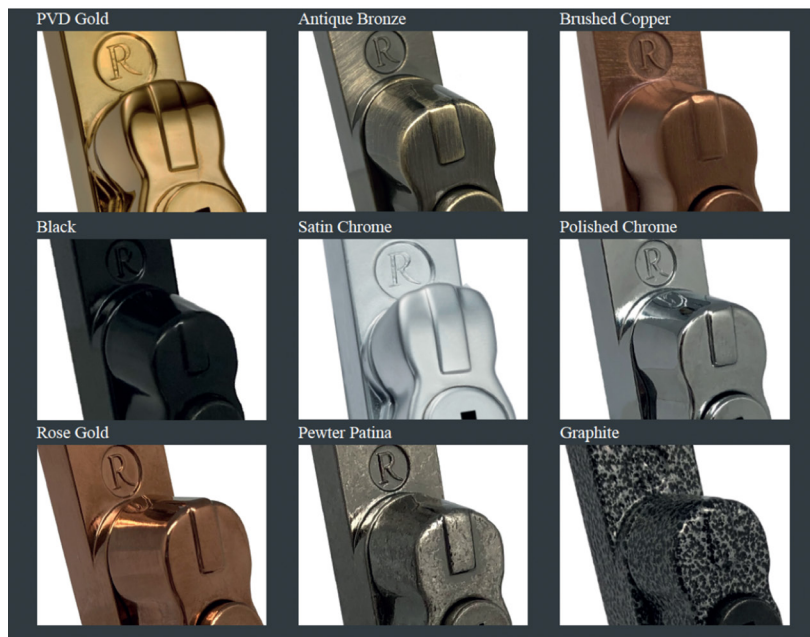

- Sleek and stylish handle grip
- 90° stop/click location washer
- Finishes available - white, black, satin, polished chrome, PVD gold, enduro steel and anthracite grey* finishes (*only available in 35sp)
- Colour co-ordinated screw cover caps

TRADITIONAL STYLED HANDLES & STAYS

The Regal Hardware Collection features an authentic range of traditional hardware for windows.

- Monkey Tail or Pear Drop designs available in left and right handed variants
- Available in 25mm and 40mm spindle length only
- Push-button operation
- Positive 'click' on close indicating full engagement and prevents misuse
- Deadlock the window with a standard key
- 10" stays available in monkey tail or pear drop, either working or dummy pegs
- 10 year Mechanical Guarantee
- Available in nine classic colours: PVD Gold, Antique Bronze, Brushed Copper, Black, Satin Chrome, Polished Chrome, Rose Gold, Pewter Patina and Graphite

These slimline casement window handles are made from solid unlaquered brass or bronze which achieves a timeless elegance. The Reeded is narrow style window espag handle with stylish reeded end detail and the newbury handle is a simple subtle design that will suit any setting.