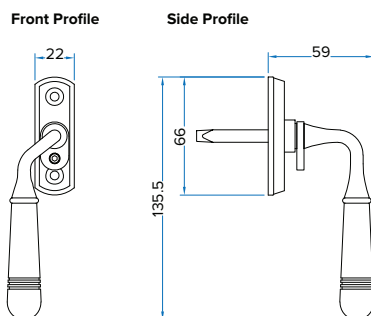

Opera Espag Window Handle - TBH020

- Available in Satin Stainless Steel, Satin Brass & Matt Black

For further assistance, call 01702 613733

www.climatec-windows.co.uk

11-14 Fletchers Square, Temple Farm Industrial Estate, Southend-on-Sea, Essex SS2 5RN