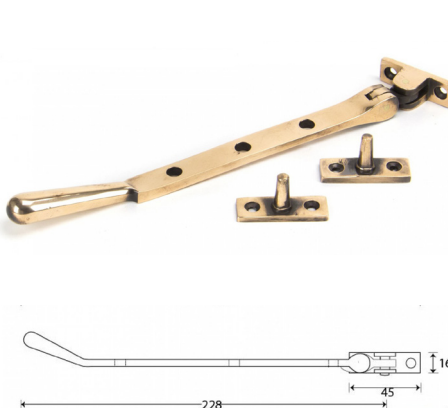

Newbury (pictured: Polished Chrome and Aged Bronze handles, Polished Bronze stay)

For further assistance, call 01702 613733

www.climatec-windows.co.uk

11-14 Fletchers Square, Temple Farm Industrial Estate, Southend-on-Sea, Essex SS2 5RN