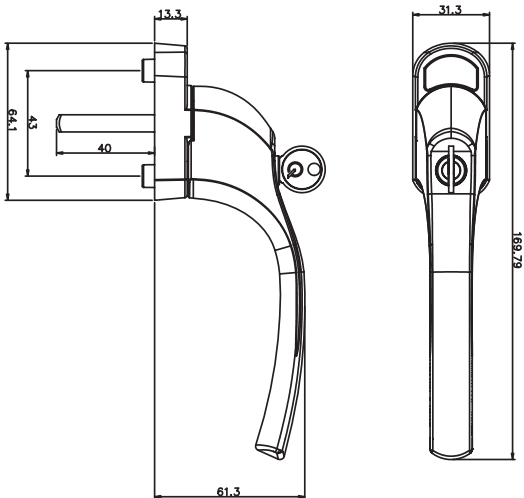

TILT & TURN WINDOW HANDLES

- Ultra modern handle design.
- Distinctive grip with radius edges to the backplate providing a softer style.
- Premium quality handle that features the same feel and appearance of the Alpha door handle
- For use with tilt and turn, and tilt before turn mechanisms.
- 40mm length spindle.
- Available in white, polished chrome, gold, satin, black and anthracite grey finishes.

For further assistance, call 01702 613733

www.climatec-windows.co.uk

11-14 Fletchers Square, Temple Farm Industrial Estate, Southend-on-Sea, Essex SS2 5RN