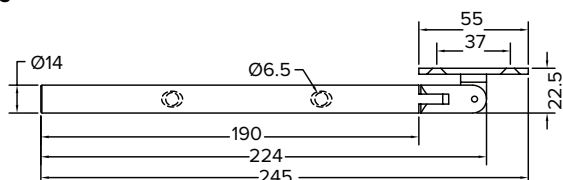

Front Profile SST91

Side Profile Pin

Top Profile SST93

Front Profile SST93

For further assistance, call 01702 613733

www.climatec-windows.co.uk

11-14 Fletchers Square, Temple Farm Industrial Estate, Southend-on-Sea, Essex SS2 5RN