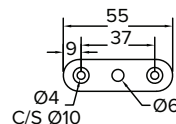

Front Profile SST91

Side Profile Pin

Top Profile SST93

Front Profile SST93

For further assistance, call 01702 613733

www.climatec-windows.co.uk

11-14 Fletchers Square, Temple Farm Industrial Estate, Southend-on-Sea, Essex SS2 5RN