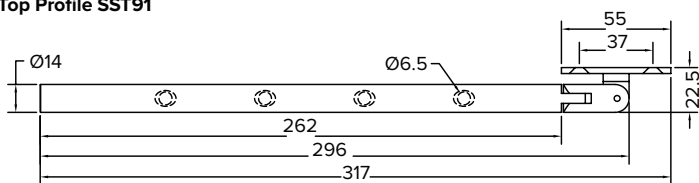

- Available in Satin Stainless Steel

Top Profile SST91