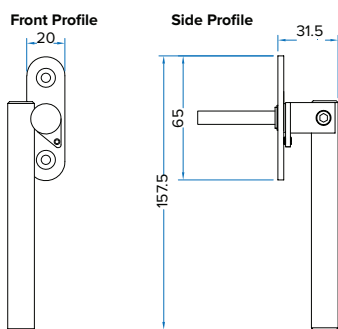

Contemporary Espag Window Handle - Cranked - SST81

- Available in Satin Stainless Steel