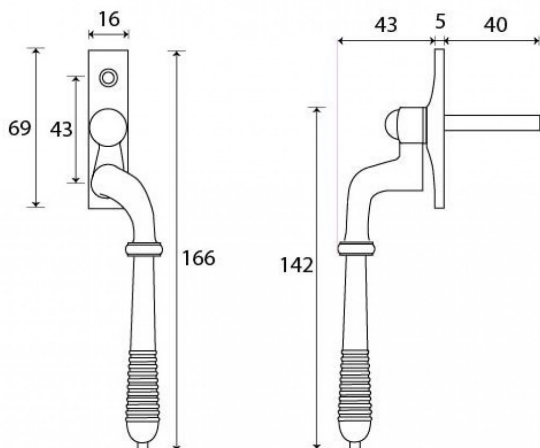

- These handles are handed - LH and RH
- Fits on any type of window due to its slim fixing plate
- The handle is cranked away from the frame and window to allow ease of use
- Can be fitted to any modern espagnolette system and can be locked with a grub screw on the handle
- Handle Length - 142mm
- 7mm x 40mm thick spindle
- Suitable for use internally or externally
- Matching 8", 10" and 12" window stays available for R9 windows
- Available in Aged Brass, Polished Nickel, Polished Chrome, Aged Bronze and Polished Bronze finishes