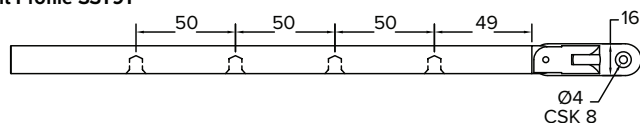

COASTAL

Contemporary Casement Window Stay 290mm - SST91

- Available in Satin Stainless Steel

Contemporary Casement Window Stay 220mm - SST93

- Available in Satin Stainless Steel

Top Profile SST91

Top Profile Pin

Front Profile SST91

Side Profile Pin

Top Profile SST93

Front Profile SST93

For further assistance, call 01702 613733

www.climatec-windows.co.uk

11-14 Fletchers Square, Temple Farm Industrial Estate, Southend-on-Sea, Essex SS2 5RN