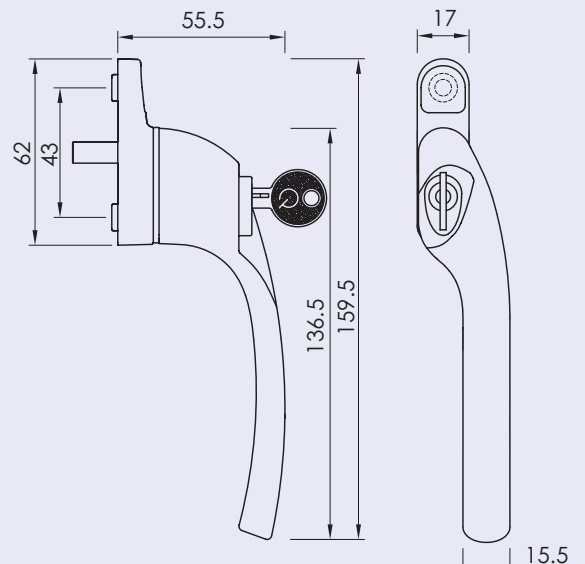

Alpha Right Crank Espag Handle with Cylinder

For further assistance, call 01702 613733

www.climatec-windows.co.uk

11-14 Fletchers Square, Temple Farm Industrial Estate, Southend-on-Sea, Essex SS2 5RN