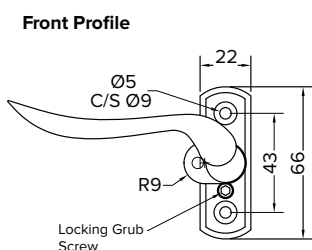

BLU™ STAINLESS STEEL WINDOW HANDLES

- Sleek, contemporary design, handles which look good on both uPVC and aluminium windows
- Lockable for added security
- Part of a suited range of hardware
- Manufactured from 316 marine grade stainless steel
- Ideal for use where corrosion levels are high such as city and coastal environments and with acidic timber

COASTAL

Regent Window Espag Window Handle - REG020

- Available in Satin Stainless Steel, Polished Stainless Steel, Satin Brass, Polished Brass and Matt Black