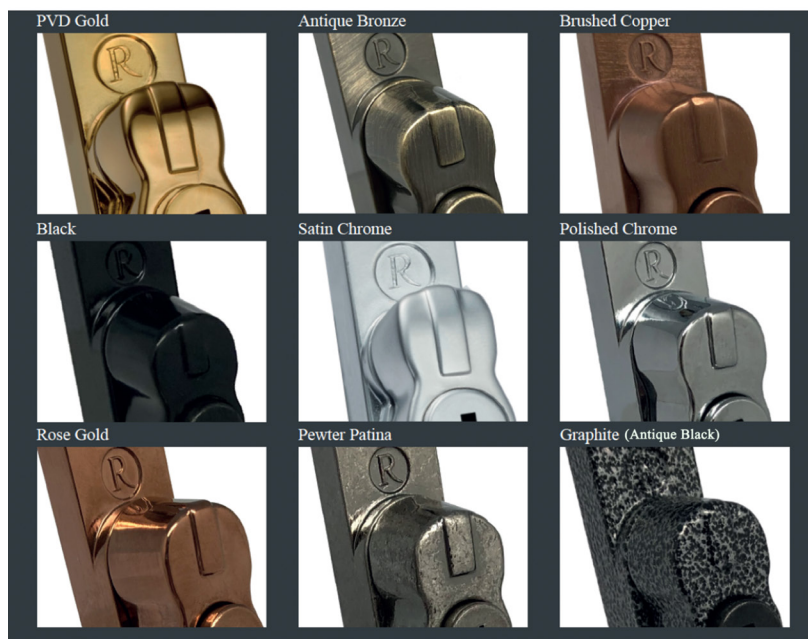

## ALPHA CASEMENT WINDOW HANDLE

The Alpha casement window handle is a premium quality push to open handle, which complements the door furniture also available in the Alpha range.

- Sleek and stylish handle grip
- 90° stop/click location washer
- Finishes available - white, black, satin, polished chrome, PVD gold, enduro steel and anthracite grey\* finishes (\*only available in 35sp)
- Colour co-ordinated screw cover caps

## TRADITIONAL STYLED HANDLES & STAYS

**Regal**  
Hardware

The Regal Hardware Collection features an authentic range of traditional hardware for windows.

- Monkey Tail or Pear Drop designs available in left and right handed variants
- Available in 25mm and 40mm spindle length only
- Push-button operation
- Positive 'click' on close indicating full engagement and prevents misuse
- Deadlock the window with a standard key
- 10" stays available in monkey tail or pear drop, either working or dummy pegs
- Available in nine classic colours:  
PVD Gold, Antique Bronze, Brushed Copper, Black, Satin Chrome, Polished Chrome, Rose Gold, Pewter Patina and Graphite (Antique Black)