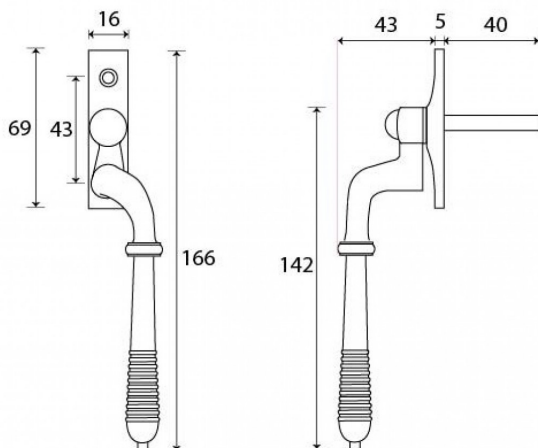

- These handles are handed - LH and RH
  - Fits on any type of window due to its slim fixing plate
  - The handle is cranked away from the frame and window to allow ease of use
  - Can be fitted to any modern espagnolette system and can be locked with a grub screw on the handle
  - Handle Length - 142mm
  - 7mm x 40mm thick spindle
  - Suitable for use internally or externally
  - Matching 8", 10" and 12" window stays available for R9 windows
  - Available in Black\*, Pewter\*, Aged Brass, Polished Brass, Polished Nickel, Polished Chrome, Aged Bronze and Polished Bronze finishes
- \*not available for Reeded Handles