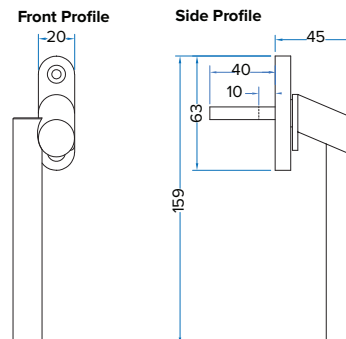

Contemporary Espag Window Handle - Cranked - SST87

- Available in Satin Stainless Steel and Matt Black