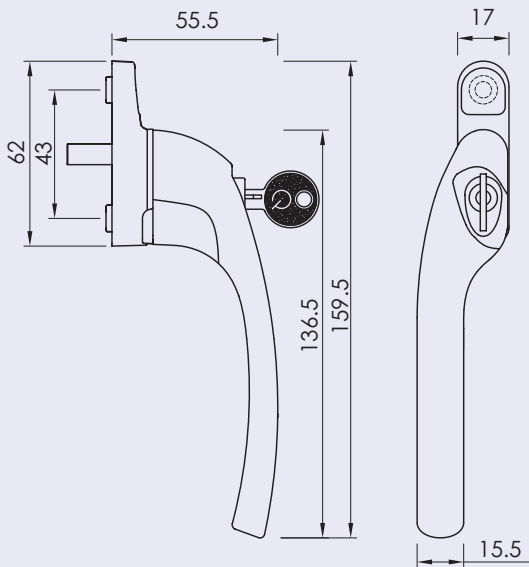

ALPHA CASEMENT WINDOW HANDLE

The Alpha casement window handle is a premium quality push to open handle, which complements the door furniture also available in the Alpha range.

- Sleek and stylish handle grip
- 90° stop/click location washer
- Finishes available - white, black, satin, polished chrome, PVD gold, enduro steel and anthracite grey* finishes (*only available in 35sp)
- Colour co-ordinated screw cover caps

Alpha Left Crank Espag Handle with Cylinder