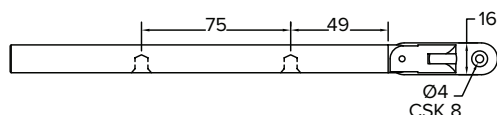

**Top Profile Pin**

**Front Profile SST91**

**Side Profile Pin**

**Top Profile SST93**

**Front Profile SST93**

**For further assistance, call 01702 613733**

[www.climatec-windows.co.uk](http://www.climatec-windows.co.uk)