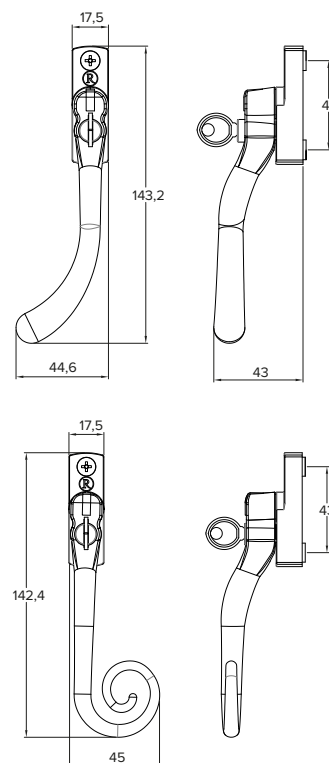

Alpha Left Crank Espag Handle with Cylinder

Alpha Right Crank Espag Handle with Cylinder

For further assistance, call 01702 613733

[www.climatec-windows.co.uk](http://www.climatec-windows.co.uk)

11-14 Fletchers Square, Temple Farm Industrial Estate, Southend-on-Sea, Essex SS2 5RN

## TRADITIONAL STYLED HANDLES & STAYS

**Regal**  
Hardware

The Regal Hardware Collection features an authentic range of traditional hardware for windows.

- Monkey Tail or Pear Drop designs available in left and right handed variants
- Available in 25mm and 40mm spindle length only
- Push-button operation
- Positive 'click' on close indicating full engagement and prevents misuse
- Deadlock the window with a standard key
- 10" stays available in monkey tail or pear drop, either working or dummy pegs
- Available in nine classic colours:  
PVD Gold, Antique Bronze, Brushed Copper, Black, Satin Chrome, Polished Chrome, Rose Gold, Pewter Patina and Graphite (Antique Black)