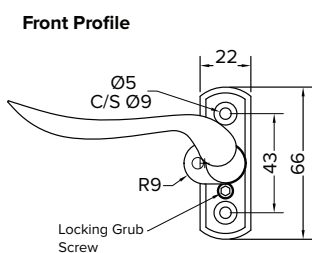

BLU™ STAINLESS STEEL WINDOW HANDLES

- Sleek, contemporary design, handles which look good on both uPVC and aluminium windows
- Lockable for added security
- Part of a suited range of hardware
- Manufactured from 316 marine grade stainless steel
- Ideal for use where corrosion levels are high such as city and coastal environments and with acidic timber

COASTAL

Regent Window Espag Window Handle - REG020

- Available in Satin Stainless Steel, Polished Stainless Steel, Satin Brass, Polished Brass and Matt Black