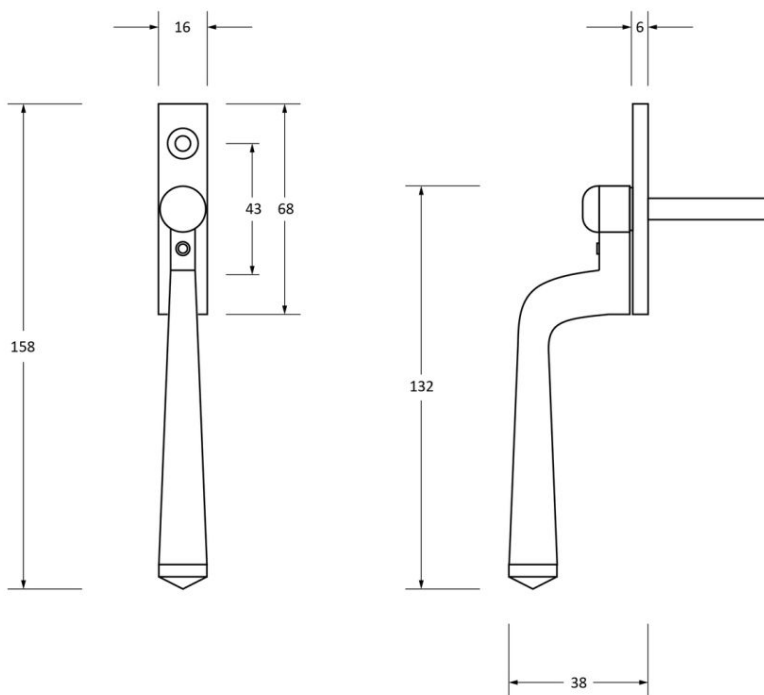

AVON CASEMENT WINDOW HANDLES

These slimline casement window handles are handcrafted and made from solid unlaquered brass or bronze to achieve a timeless elegance.

- Suited to the Avon Door Handle for consistency throughout the home.
- Fits on any type of window due to its slim fixing plate
- Can be fitted to any modern espagnolette system and can be locked with a grub screw on the handle
- Handle Length - 132mm
- Suitable for use internally or externally
- Available in Black, Pewter, Aged Brass, Polished Brass, Polished Nickel, Polished Chrome, Aged Bronze and Polished Bronze finishes

For further assistance, call 01702 613733

www.climatec-windows.co.uk

11-14 Fletchers Square, Temple Farm Industrial Estate, Southend-on-Sea, Essex SS2 5RN