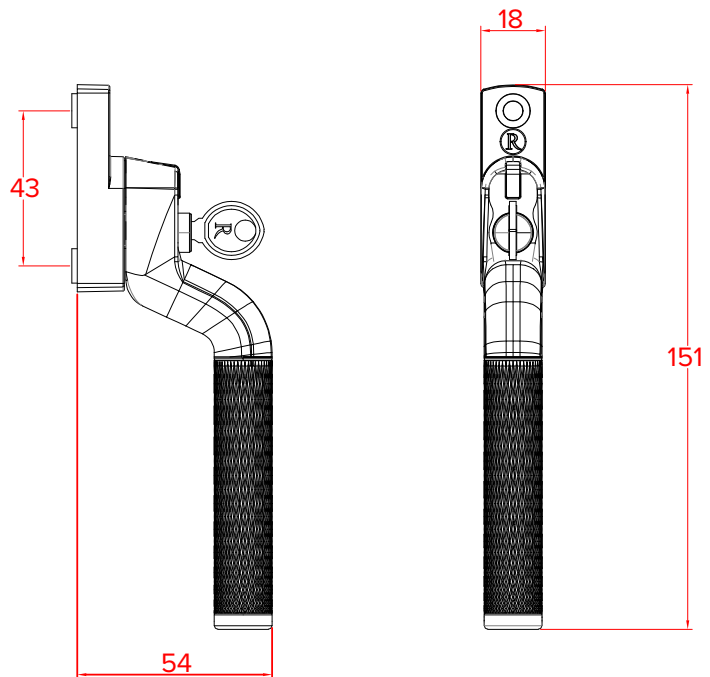

REGAL KNURLED CASEMENT WINDOW HANDLES

- Casement window handle with classic textured crosshatch grip
- Key lockable inline espag handle
- Matching door handles to suit.
- Rigorously tested to guarantee performance and long-lasting durability
- Choice of 4 colour finishes - Matt Black, Satin Chrome, Antique Bronze and Gun Metal
- Cycle tested to 20,000 cycles

For further assistance, call **01702 613733**

www.climatec-windows.co.uk

11-14 Fletchers Square, Temple Farm Industrial Estate, Southend-on-Sea, Essex SS2 5RN