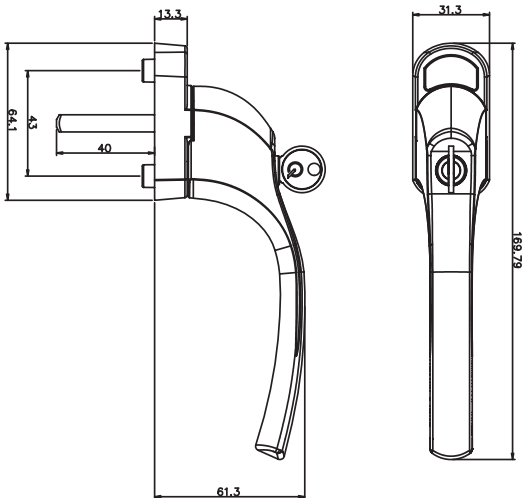

TILT & TURN WINDOW HANDLES

- Ultra modern handle design.
- Distinctive grip with radius edges to the backplate providing a softer style.
- Premium quality handle that features the same feel and appearance of the Alpha door handle
- For use with tilt and turn, and tilt before turn mechanisms.
- 40mm length spindle.
- Available in white, polished chrome, gold, satin, black and anthracite grey finishes.

For further assistance, call 01702 613733

www.climatec-windows.co.uk

11-14 Fletchers Square, Temple Farm Industrial Estate, Southend-on-Sea, Essex SS2 5RN