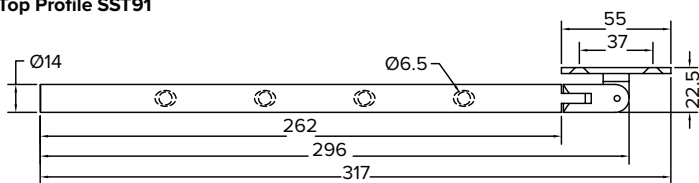

**Top Profile Pin**

**Front Profile SST91**

**Side Profile Pin**

**Top Profile SST93**

**Front Profile SST93**

**For further assistance, call 01702 613733**

[www.climatec-windows.co.uk](http://www.climatec-windows.co.uk)