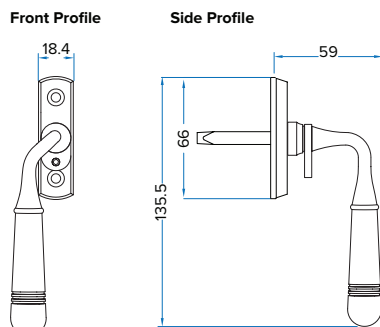

Opera Espag Window Handle - TBH020B

- Available in Satin Stainless Steel, Satin Brass, Polished Brass, Polished Stainless Steel & Matt Black

For further assistance, call 01702 613733

www.climatec-windows.co.uk

11-14 Fletchers Square, Temple Farm Industrial Estate, Southend-on-Sea, Essex SS2 5RN