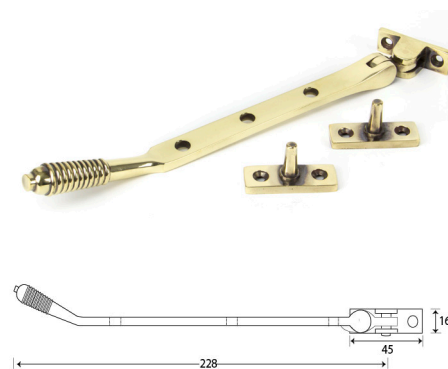

## TRADITIONAL STYLED HANDLES & STAYS

**Regal**  
Hardware

The Regal Hardware Collection features an authentic range of traditional hardware for windows.

- Monkey Tail or Pear Drop designs available in left and right handed variants
- Available in 25mm and 40mm spindle length only
- Push-button operation
- Positive 'click' on close indicating full engagement and prevents misuse
- Deadlock the window with a standard key
- 10" stays available in monkey tail or pear drop, either working or dummy pegs
- Available in nine classic colours:  
PVD Gold, Antique Bronze, Brushed Copper, Black, Satin Chrome, Polished Chrome, Rose Gold, Pewter Patina and Graphite (Antique Black)

## REEDED AND NEWBURY SLIMLINE CASEMENT WINDOW HANDLES

These slimline casement window handles are made from solid unlaquered brass or bronze which achieves a timeless elegance. The Reeded is narrow style window espag handle with stylish reeded end detail and the newbury handle is a simple subtle design that will suit any setting.

- These handles are handed - LH and RH
  - Fits on any type of window due to its slim fixing plate
  - The handle is cranked away from the frame and window to allow ease of use
  - Can be fitted to any modern espagnolette system and can be locked with a grub screw on the handle
  - Handle Length - 142mm
  - 7mm x 40mm thick spindle
  - Suitable for use internally or externally
  - Matching 8", 10" and 12" window stays available for R9 windows
  - Available in Black\*, Pewter\*, Aged Brass, Polished Brass, Polished Nickel, Polished Chrome, Aged Bronze and Polished Bronze finishes
- \*not available for Reeded Handles