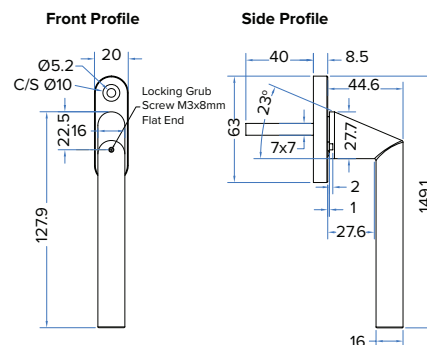

Casement/Tilt & Turn Window Handle - SST100

- Available in Satin Stainless Steel, Satin Brass and Matt Black