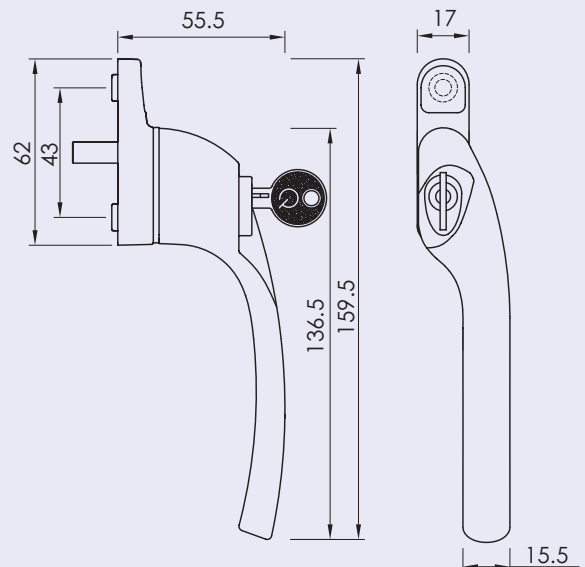

Alpha Right Crank Espag Handle with Cylinder

For further assistance, call 01702 613733

www.climatec-windows.co.uk

11-14 Fletchers Square, Temple Farm Industrial Estate, Southend-on-Sea, Essex SS2 5RN