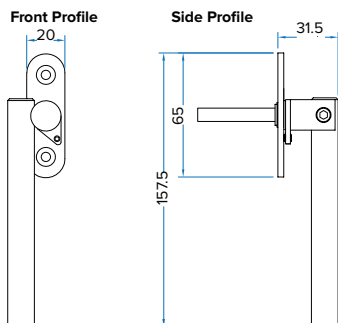

Contemporary Espag Window Handle - Cranked - SST81

- Not Available for REHAU Rio Windows
- Available in Satin Stainless Steel