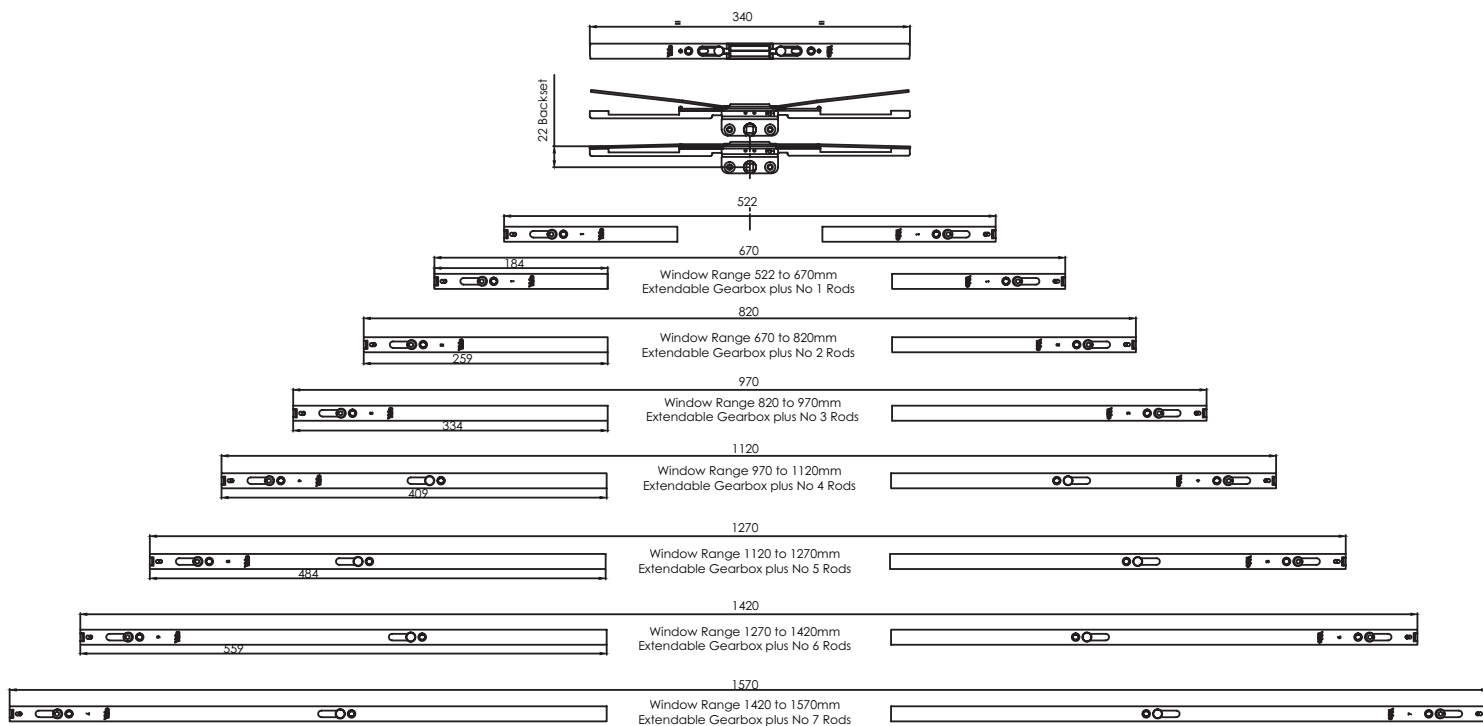

For further assistance, call 01702 613733

www.climatec-windows.co.uk

11-14 Fletchers Square, Temple Farm Industrial Estate, Southend-on-Sea, Essex SS2 5RN

YALE SHOOTBOLT LOCKING SYSTEM

- REHAU, Calibre & REHAU Rio windows
- Combination of anti separation 'mushroom' cams and chamfered security shootbolts
- Robust zinc alloy strikers
- Covering Sash sizes from 340mm to 1570mm
- Manufactured to highest specifications
- 10 year mechanical guarantee

For further assistance, call 01702 613733

www.climatec-windows.co.uk

11-14 Fletchers Square, Temple Farm Industrial Estate, Southend-on-Sea, Essex SS2 5RN

KENRICK EXCALIBUR SHOOTBOLT - FOR REHAU RIO

- REHAU Rio Flush Sash Windows
- Simple to install
- Mushroom shoot bolts
- Secure by Design Product
- Robust unhandled die-cast gearbox
- Profile related keeps with night vent facility
- 22mm Backset
- Tested to 100,000 cycles
- 10 year mechanical guarantee
- Minimum of 240 hours salt spray testing exceeding BSEN 1670:2007
- PAS24 Capable

For further assistance, call 01702 613733

www.climatec-windows.co.uk

11-14 Fletchers Square, Temple Farm Industrial Estate, Southend-on-Sea, Essex SS2 5RN

GREENTEQ ESPAGNOLETTE LOCKS

- Lengths Available - 250mm, 400mm, 600mm, 800mm, 1000mm & 1200mm
- 22mm Backset
- Inline Gearbox
- 7.7mm Cam Height
- 43mm Screw Centres with 7mm Spindle Drive
- Mushroom N/V Striker Plate

ESPAGNOLETTE SIZES

250mm
400mm
600mm
800mm
1000mm
1200mm

For further assistance, call 01702 613733

www.climatec-windows.co.uk

11-14 Fletchers Square, Temple Farm Industrial Estate, Southend-on-Sea, Essex SS2 5RN