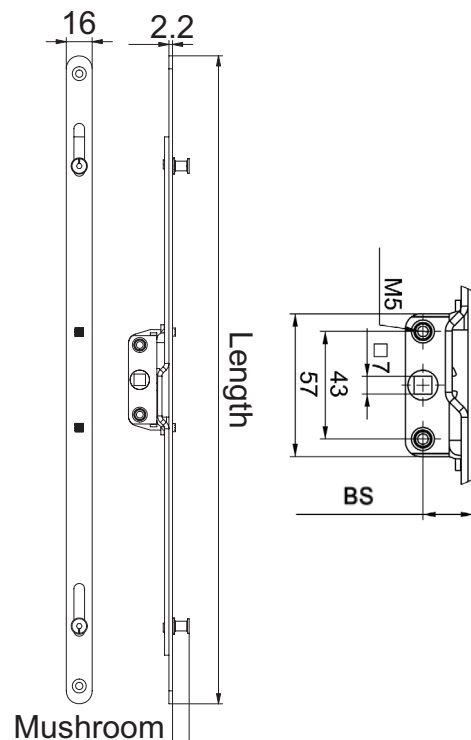

For further assistance, call 01702 613733

www.climatec-windows.co.uk

11-14 Fletchers Square, Temple Farm Industrial Estate, Southend-on-Sea, Essex SS2 5RN

GREENTEQ ESPAGNOLETTE LOCKS

- Lengths Available - 250mm, 400mm, 600mm, 800mm, 1000mm & 1200mm
- 22mm Backset
- Inline Gearbox
- 7.7mm Cam Height
- 43mm Screw Centres with 7mm Spindle Drive
- Mushroom N/V Striker Plate

ESPAGNOLETTE SIZES

250mm
400mm
600mm
800mm
1000mm
1200mm

For further assistance, call 01702 613733

www.climatec-windows.co.uk

11-14 Fletchers Square, Temple Farm Industrial Estate, Southend-on-Sea, Essex SS2 5RN