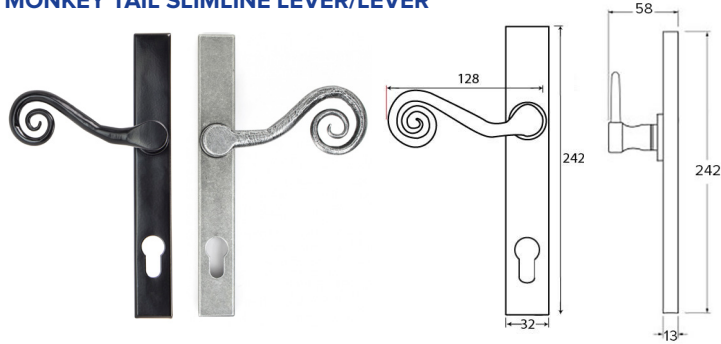

The high quality, hand-made, functional ironmongery promises to enhance both large and small building projects alike. And as these products are hand forged, each piece is unique. Not only suitable for our composite door range, these handles complement our flush doors and our REHAU Total70 collection of doors to create an authentic traditional appearance to the front of the home.

AVON SLIMLINE LEVER/LEVER

- Suitable for REHAU Total 70, REHAU Rio and Residence Collection doors
- Available in Black, Pewter, Aged Brass, Polished Brass, Aged Bronze, Polished Bronze, Polished Chrome and Polished Nickel finishes
- 212mm hole centre option only

COTTAGE SLIMLINE LEVER/LEVER

- Available in Black and Pewter finishes
- 212mm hole centre option only

MONKEY TAIL SLIMLINE LEVER/LEVER

- Suitable for REHAU Total 70 and Residence Collection doors only
- Available in Black and Pewter finishes
- 212mm hole centre option only