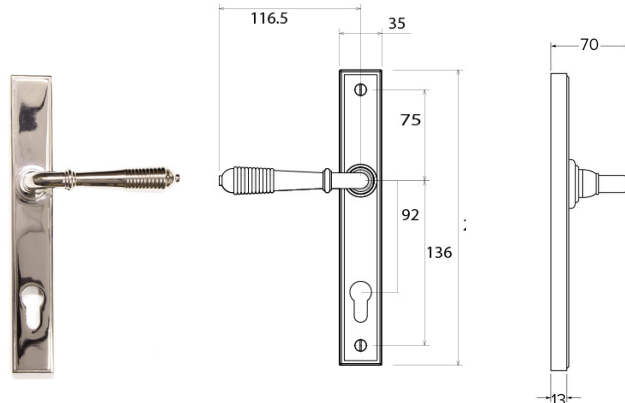

REEDED LEVER/LEVER

For further assistance, call 01702 613733

www.climatec-windows.co.uk

11-14 Fletchers Square, Temple Farm Industrial Estate, Southend-on-Sea, Essex SS2 5RN