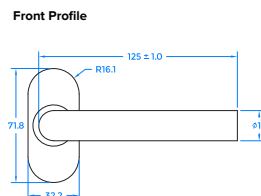

Solid Mitre Door Lever Handle On Oval Rose - KM960

- Available in Satin Stainless Steel, Polished Stainless Steel and Matt Black