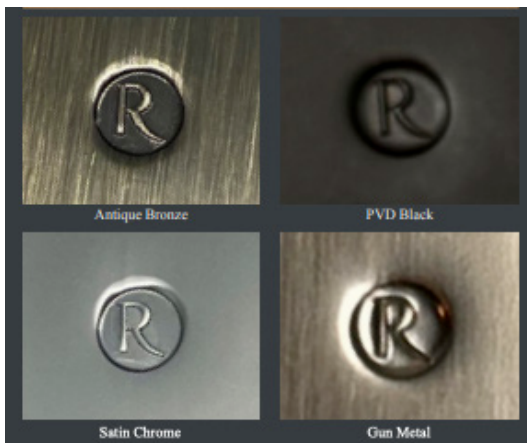

Specifications:

- Cycle tested to 50,000 cycles
- Satin chrome, polished chrome, graphite (antique black), black, pewter patina, PVD gold and antique bronze product guarantees:
Corrosion tested to BS EN 1670 Grade 5
Salt Spray tested for 480 hours
- Brushed copper product guarantee:
Corrosion tested to BS EN 1670 Grade 4
Salt Spray tested for 240 hours
- Rose gold product guarantee:
Corrosion tested to BS EN 1670 Grade 3
Salt Spray tested for 96 hours

For further assistance, call 01702 613733

www.climatec-windows.co.uk

11-14 Fletchers Square, Temple Farm Industrial Estate, Southend-on-Sea, Essex SS2 5RN

REGAL KNURLED DOOR HANDLES

- Available for REHAU Total70 and Residence Collection doors
- Inline door handle with classic textured crosshatch grip.
- Perfect design for Heritage styled doors
- Matching window handles to suit.
- Rigorously tested to guarantee performance and long-lasting durability
- Choice of 4 colour finishes - Matt Black, Satin Chrome, Antique Bronze and Gun Metal
- Sprung lever
- Cycle tested to 50,000 cycles