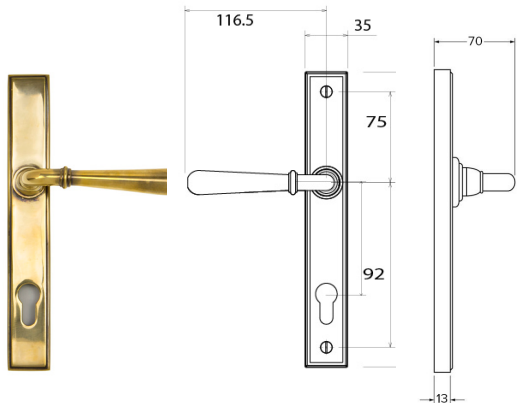

NEWBURY LEVER/LEVER

- Suitable for REHAU Total 70, REHAU Rio and Residence Collection doors
- Available in Black*, Pewter*, Aged Brass, Polished Brass, Aged Bronze, Polished Bronze, Polished Chrome, Polished Nickel
- *not available for the Reeded Handles