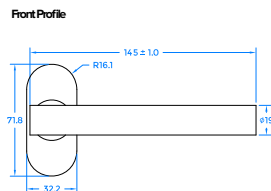

BLU™ STAINLESS STEEL DOOR HANDLE ON OVAL ROSE

Coastal Group's contemporary door furniture includes sleek lever handles which look fabulous on aluminium and upvc doors.

- Manufactured from 316 Marine Grade Stainless Steel
- Ideal for use where corrosion levels are high such as city or coastal environments and with acidic timber
- Part of a suited range of hardware including matching window handle

COASTAL

T Bar Door Lever Handle On Oval Rose - KM965

- Available in Satin Stainless Steel and Matt Black