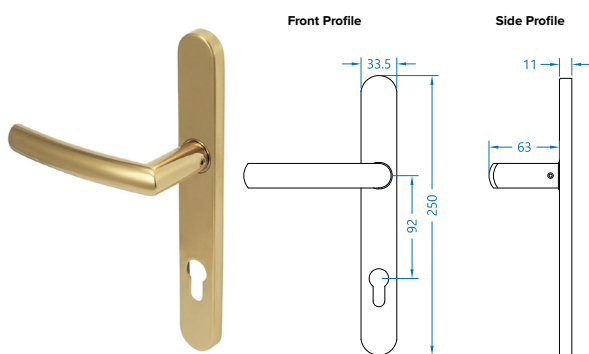

Lever Door Handle - JR095

- Available for REHAU Total70 and Residence Collection doors only
- Available in Satin Stainless Steel, Polished Stainless Steel and Polished Brass