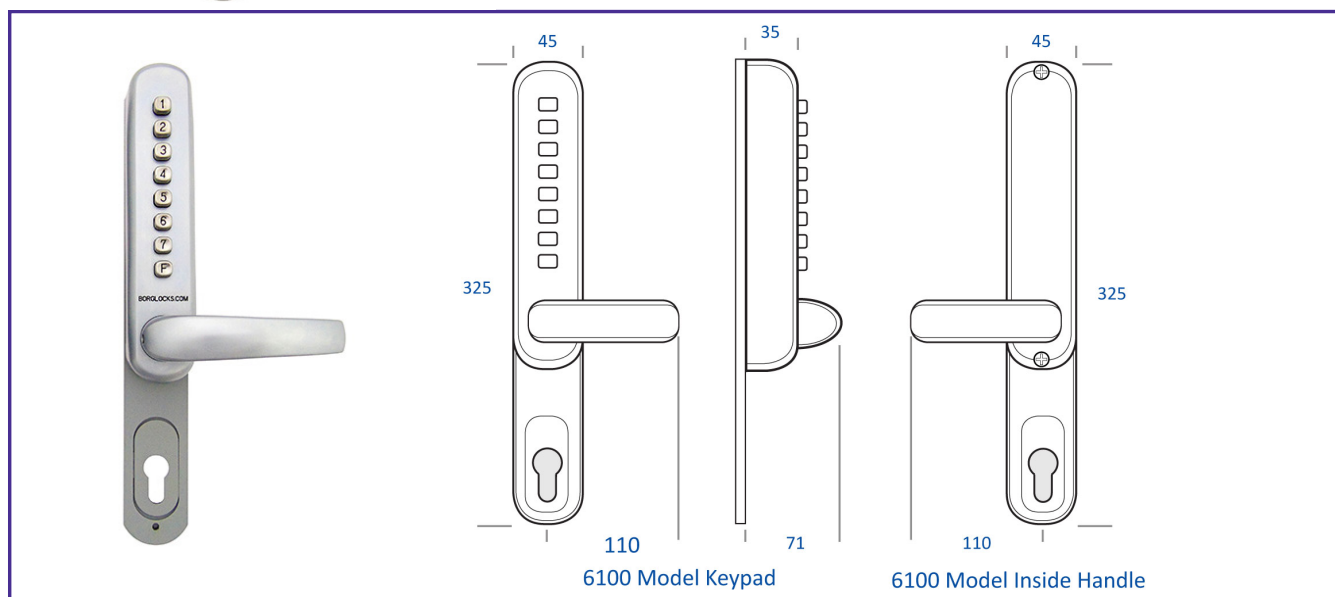

www.climatec-windows.co.uk

11-14 Fletchers Square, Temple Farm Industrial Estate, Southend-on-Sea, Essex SS2 5RN

PUSH BUTTON ENTRY DOOR HANDLE

The Ideal upgrade from a standard set of lever handles for PVCu doors. Fitted using the existing fixing centres, this handle can be adapted to suit a number of different locking centres.

- Suitable for use with 90 & 92mm centre multi point locks
- 325mm extension plate fitted behind both keypad & inside handle to cover any existing holes
- Over 2100 different code combinations
- Greater level of security
- Free turning handle until the correct code is entered
- No tumbler or pins to remove to change code
- 70° handle rotation ideal for multi-point locks
- Narrow housing perfect for PVCu and Aluminium section
- Suitable for internal or external applications