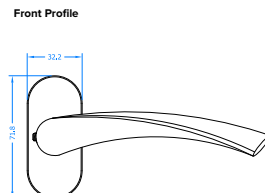

Wing Door Lever Handle On Oval Rose - WH990

- Available in Satin Stainless Steel

For further assistance, call 01702 613733

www.climatec-windows.co.uk

11-14 Fletchers Square, Temple Farm Industrial Estate, Southend-on-Sea, Essex SS2 5RN