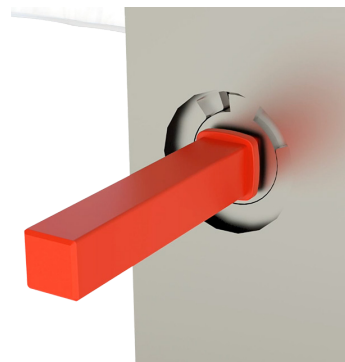

SWEET LOCK LOCK SECURITY DOOR HANDLE

For added protection and increased security for your doors, Climatec have added the Lock Lock security handle to their hardware collection.

The Lock Lock security handle's patented lock-block stops the spindle turning, therefore using this security handle means the home is "locked and locked"; double the protection for the homeowner. The handle must be turned up and the hooks engaged before the switch can be operated. A clever switch on the handle also removes the need for a key on the inside and furthermore a luminous indicator lets you know that the door is indeed securely locked.

The Lock Lock fits all PVC and composite doors and any other door with a standard 122mm or 211mm handle set.

- Available for REHAU Total70, REHAU Rio and Residence Collection doors
- Patented Design
- The handle can be retro-fitted
- Available as Lever/Lever or Lever/Pad
- Colours available - White, Gold, Chrome, Stainless Steel, Black, Satin, Anthracite Grey and Rose Gold
- Option available for external handle without a cylinder for doors that are never locked from the outside.

For further assistance, call 01702 613733

www.climatec-windows.co.uk

11-14 Fletchers Square, Temple Farm Industrial Estate, Southend-on-Sea, Essex SS2 5RN