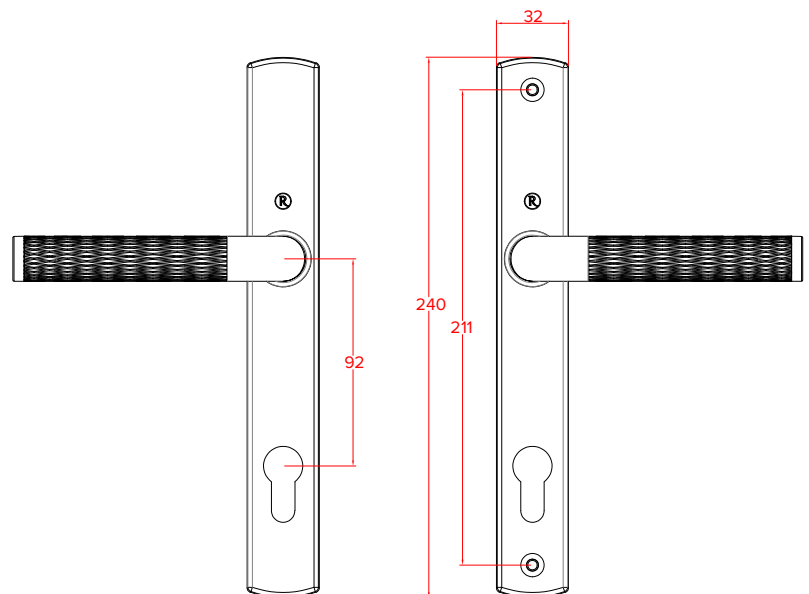

REGAL KNURLED DOOR HANDLES

- Available for REHAU Total70 and Residence Collection doors
- Inline door handle with classic textured crosshatch grip.
- Perfect design for Heritage styled doors
- Matching window handles to suit.
- Rigorously tested to guarantee performance and long-lasting durability
- Choice of 4 colour finishes - Matt Black, Satin Chrome, Antique Bronze and Gun Metal
- Sprung lever
- Cycle tested to 50,000 cycles

For further assistance, call 01702 613733

www.climatec-windows.co.uk

11-14 Fletchers Square, Temple Farm Industrial Estate, Southend-on-Sea, Essex SS2 5RN