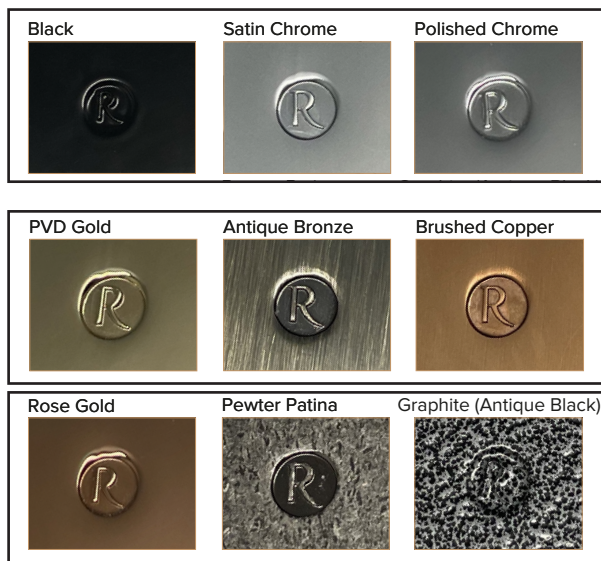

MATERIAL SPECIFICATION

- ❖ Handle Grip and Backplate - High quality Zinc for all finishes
- ❖ Coatings - Hardex Chrome, Hardex Satin, Hardex Bronze, Hardex Gold, Hardex Graphite*, Antique Black and White
- ❖ Cylinder - Euro Cylinder, 92mm PZ
- ❖ Screws - Machine screws with colour co-ordinated heads for handle.

NEWBURY LEVER/LEVER

- Suitable for REHAU Total 70, REHAU Rio and Residence Collection doors
- Available in Black*, Pewter*, Aged Brass, Polished Brass, Aged Bronze, Polished Bronze, Polished Chrome, Polished Nickel
- *not available for the Reeded Handles

REEDED LEVER/LEVER

For further assistance, call 01702 613733

www.climatec-windows.co.uk

11-14 Fletchers Square, Temple Farm Industrial Estate, Southend-on-Sea, Essex SS2 5RN

REGAL HERITAGE DOOR HANDLES

- Available for REHAU Total70 and Residence Collection doors only
- Traditional style door handle in monkey tail and Pear Drop Designs
- Rigorously tested to guarantee performance and long-lasting durability
- Choice of 9 colour finishes - Black, Satin Chrome, Polished Chrome, Gold, Antique Bronze, Brushed Copper, Rose Gold, Pewter Patina, Graphite
- Sprung lever
- The levers and back plates are supplied separately to be assembled during installation.
- Will meet the requirements of PAS24 when fitted as part of a compliant door set
- Dimensions:
Backplate size - 32mm x 240mm
Screw Centres - 211mm

Specifications:

- Cycle tested to 50,000 cycles
- Satin chrome, polished chrome, graphite (antique black), black, pewter patina, PVD gold and antique bronze product guarantees:
Corrosion tested to BS EN 1670 Grade 5
Salt Spray tested for 480 hours
- Brushed copper product guarantee:
Corrosion tested to BS EN 1670 Grade 4
Salt Spray tested for 240 hours
- Rose gold product guarantee:
Corrosion tested to BS EN 1670 Grade 3
Salt Spray tested for 96 hours