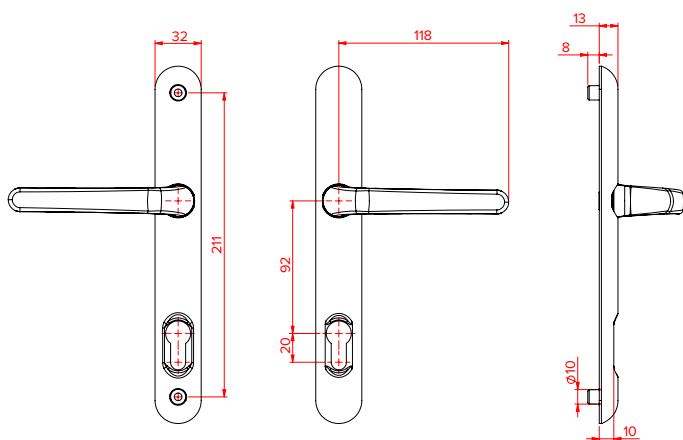

SWEET DOOR HANDLES

Brisant Secure who supply us with our 3* high security Ultion cylinders have also designed a range of door furniture that is elegant as well as corrosion resistant.

The Ultion Sweet Furniture by Brisant-Secure boasts an 'edgeless' design that carries through their portfolio of hardware.

- Available for REHAU Total70, REHAU Rio and Residence Collection doors
- Lever/ Lever and Lever/Pad Handles
- Layered with multiple coatings of brass and nickel for corrosion resistance.
- Over 8000 hours of salt water testing. 30x more time than required for the EN 1906:2012 corrosion standard.
- Manufacturer's 20 year Anti-corrosion guarantee (if registered directly with Brisant)
- Manufacturer's 10 year Mechanical Guarantee (if registered directly with Brisant)
- Colour options available: Black, Chrome, Gold, Rose Gold, Stainless Steel, Anthracite Grey, Satin and White.

For further assistance, call 01702 613733

www.climatec-windows.co.uk

11-14 Fletchers Square, Temple Farm Industrial Estate, Southend-on-Sea, Essex SS2 5RN