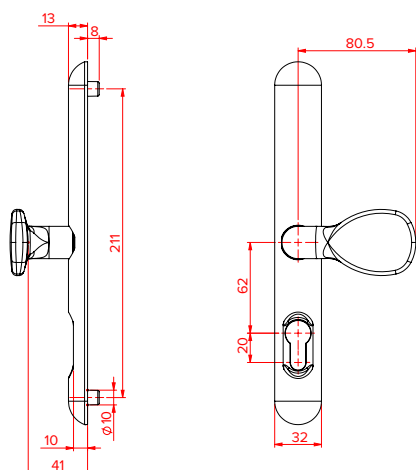

SWEET DOOR HANDLES

Brisant Secure who supply us with our 3* high security Ultion cylinders have also designed a range of door furniture that is elegant as well as corrosion resistant.

The Ultion Sweet Furniture by Brisant-Secure boasts an 'edgeless' design that carries through their portfolio of hardware.

- Available for REHAU Total70, REHAU Rio and Residence Collection doors
- Lever/ Lever and Lever/Pad Handles
- Layered with multiple coatings of brass and nickel for corrosion resistance.
- Over 8000 hours of salt water testing. 30x more time than required for the EN 1906:2012 corrosion standard.
- Manufacturer's 20 year Anti-corrosion guarantee (if registered directly with Brisant)
- Manufacturer's 10 year Mechanical Guarantee (if registered directly with Brisant)
- Colour options available: Black, Chrome, Gold, Rose Gold, Stainless Steel, Anthracite Grey, Satin and White.

For further assistance, call 01702 613733

www.climatec-windows.co.uk

11-14 Fletchers Square, Temple Farm Industrial Estate, Southend-on-Sea, Essex SS2 5RN