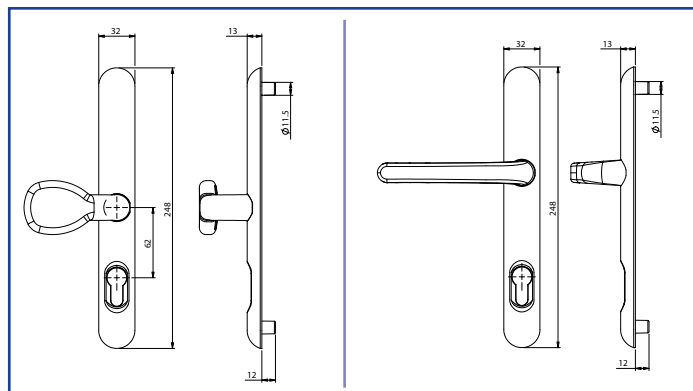

SWEET LOCK LOCK SECURITY DOOR HANDLE

For added protection and increased security for your doors, Climatec have added the Lock Lock security handle to their hardware collection.

The Lock Lock security handle's patented lock-block stops the spindle turning, therefore using this security handle means the home is "locked and locked"; double the protection for the homeowner. The handle must be turned up and the hooks engaged before the switch can be operated. A clever switch on the handle also removes the need for a key on the inside and furthermore a luminous indicator lets you know that the door is indeed securely locked.

The Lock Lock fits all PVC and composite doors and any other door with a standard 122mm or 211mm handle set.

- Available for REHAU Total70, REHAU Rio and Residence Collection doors
- Patented Design
- The handle can be retro-fitted
- Available as Lever/Lever or Lever/Pad
- Colours available - White, Gold, Chrome, Stainless Steel, Black, Satin, Anthracite Grey and Rose Gold
- Option available for external handle without a cylinder for doors that are never locked from the outside.

For further assistance, call 01702 613733

www.climatec-windows.co.uk

11-14 Fletchers Square, Temple Farm Industrial Estate, Southend-on-Sea, Essex SS2 5RN