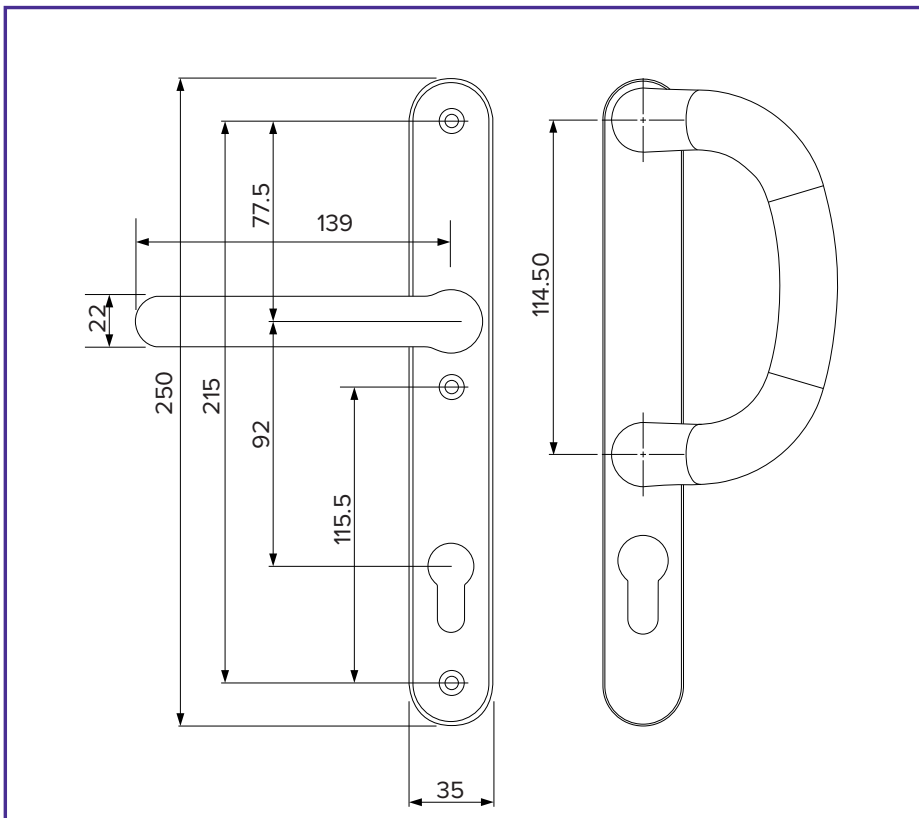

LEVER / FIXED PAD DOOR HANDLE

This external D ring handle and internal lever is suitable for use with electric latches and slam shut operations.

- Solid die cast zinc construction with heavy duty spring cassette for sturdy feel and 90 degree internal lever return
- Non-handed design - D ring handle and lever can be easily reversed
- Sculpted ergonomic D ring and lever for easy grip. Low friction nylon bushes provide smooth action.
- Wide backplate to suit cylinder guard and accommodate larger cylinder preparation
- Available in Chrome, Satin, Antique Black, Bronze, Gold and Graphite finishes

For further assistance, call 01702 613733

www.climatec-windows.co.uk

11-14 Fletchers Square, Temple Farm Industrial Estate, Southend-on-Sea, Essex SS2 5RN