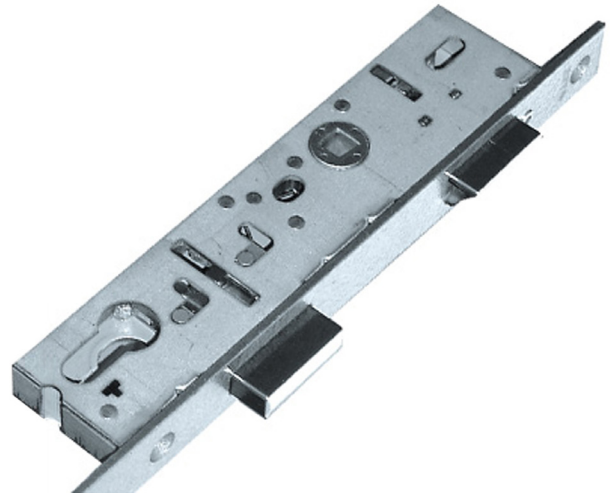

## DOOR MORTICE LOCK

- Deadbolt operated by cylinder
- Latchbolt can be operated by handle or cylinder
- Deadbolt has 25mm double throw
- Deadbolt is protected against sawing with hardened steel pins
- 24mm faceplate
- Suits standard lever/lever or lever/fixed pad with solid spindle

### TECHNICAL DATA

- Type - Mortice
- Operation - Cylinder
- Pz (mm) - 92
- Backset (mm) - 35
- Faceplate (mm) - 24

**For further assistance, call 01702 613733**

**[www.climatec-windows.co.uk](http://www.climatec-windows.co.uk)**