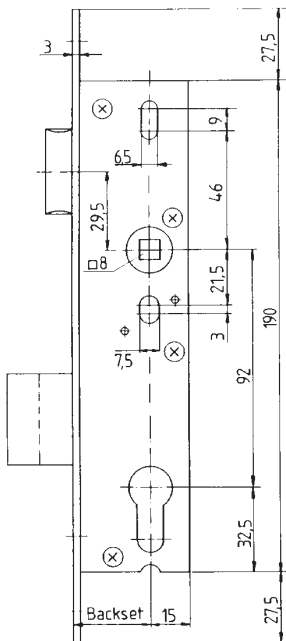

## DOOR MORTICE LOCK

- Deadbolt operated by cylinder
- Latchbolt can be operated by handle or cylinder
- Deadbolt has 25mm double throw
- Deadbolt is protected against sawing with hardened steel pins
- 24mm faceplate
- Suits standard lever/lever or lever/fixed pad with solid spindle

### TECHNICAL DATA

- Type - Mortice
- Operation - Cylinder
- Pz (mm) - 92
- Backset (mm) - 35
- Faceplate (mm) - 24

**For further assistance, call 01702 613733**

**[www.climatec-windows.co.uk](http://www.climatec-windows.co.uk)**