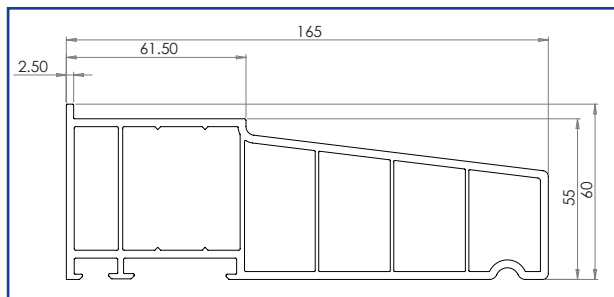

## RADLINGTON CILL

The Radlington Cill is available for our flush sash, Rehau and Calibre windows and is a superior upgrade to the standard cills available.

Comprising of deeper nosed cills, one at the standard 30mm height and another at a 55mm height, these are modern interpretations of timber cills.

- 30mm and 55mm height available
- Deep nose
- Fits 70mm frame
- Extruded on thought colour
- Concealed drainage
- Foiled End caps
- Colours available:  
White, Grey, Vintage Cream, Grained White, Cotswold Biscuit, Clotted Cream, Cotswold Green, Painswick, Coarse Lawn, Irish Oak, English Oak, Silvered Oak, No 10 Black, Eclectic Grey, Golden Oak and Rosewood

55mm Height

30mm Height

For further assistance, call 01702 613733

[www.climatec-windows.co.uk](http://www.climatec-windows.co.uk)

11-14 Fletchers Square, Temple Farm Industrial Estate, Southend-on-Sea, Essex SS2 5RN