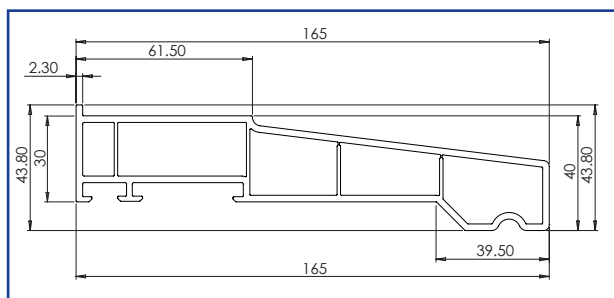

## RADLINGTON CILL

The Radlington Cill is available for our flush sash, Rehau and Calibre windows and is a superior upgrade to the standard cills available.

Comprising of deeper nosed cills, one at the standard 30mm height and another at a 55mm height, these are modern interpretations of timber cills.

- 30mm and 55mm height available
- Deep nose
- Fits 70mm frame
- Extruded on thought colour
- Concealed drainage
- Foiled End caps
- Colours available:  
White, Grey, Vintage Cream, Grained White, Cotswold Biscuit, Clotted Cream, Cotswold Green, Painswick, Coarse Lawn, Irish Oak, English Oak, Silvered Oak, No 10 Black, Eclectic Grey, Golden Oak and Rosewood

55mm Height

30mm Height

For further assistance, call 01702 613733

[www.climatec-windows.co.uk](http://www.climatec-windows.co.uk)

11-14 Fletchers Square, Temple Farm Industrial Estate, Southend-on-Sea, Essex SS2 5RN