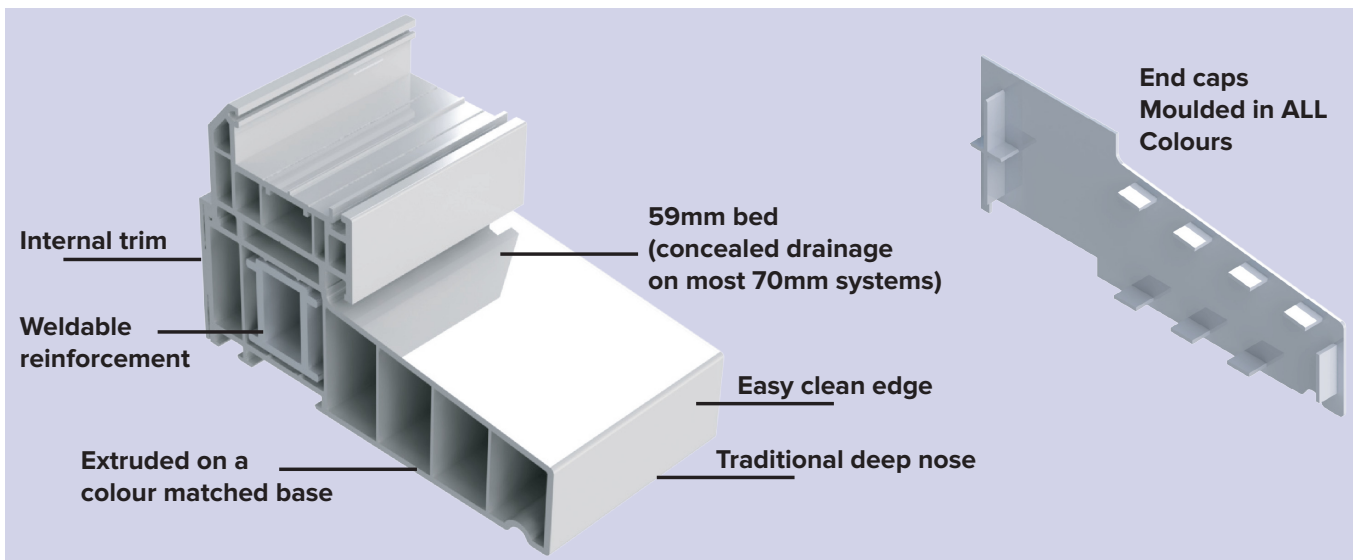

## RADLINGTON CILL

The Radlington Cill is available for our flush sash, Rehau and Calibre windows and is a superior upgrade to the standard cills available.

Comprising of deeper nosed cills, one at the standard 30mm height and another at a 55mm height, these are modern interpretations of timber cills.

- 30mm and 55mm height available
- Deep nose
- Fits 70mm frame
- Extruded on thought colour
- Concealed drainage
- Foiled End caps
- Colours available:  
White, Grey, Vintage Cream, Grained White, Cotswold Biscuit, Clotted Cream, Cotswold Green, Painswick, Coarse Lawn, Irish Oak, English Oak, Silvered Oak, No 10 Black, Eclectic Grey, Golden Oak and Rosewood

55mm Height

30mm Height

For further assistance, call 01702 613733

[www.climatec-windows.co.uk](http://www.climatec-windows.co.uk)

11-14 Fletchers Square, Temple Farm Industrial Estate, Southend-on-Sea, Essex SS2 5RN