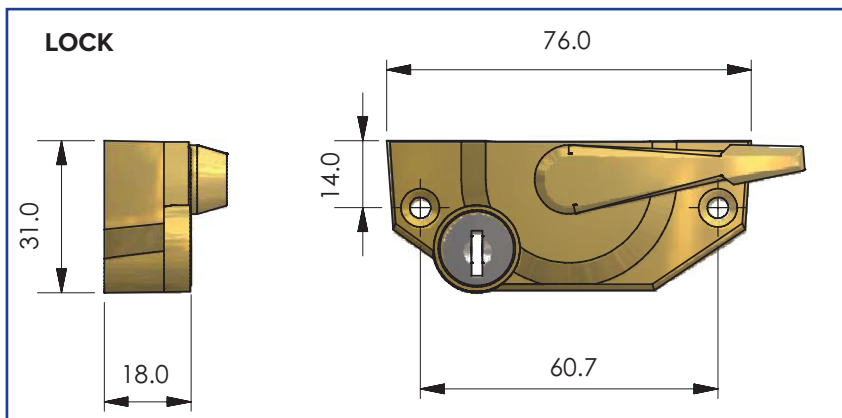

VERTICAL SLIDING WINDOW LOCK

FITCH CATCH

- ❖ Key cylinder locking for added security
- ❖ Two keys supplied with Lock
- ❖ Cam action lever
- ❖ Non locking variant also available
- ❖ White, Chrome and Dawn Gold finishes are available.

Material

Lock: Zinc pressure die-casting

Keep: Steel

For further assistance, call 01702 613733

www.climatec-windows.co.uk

11-14 Fletchers Square, Temple Farm Industrial Estate, Southend-on-Sea, Essex SS2 5RN