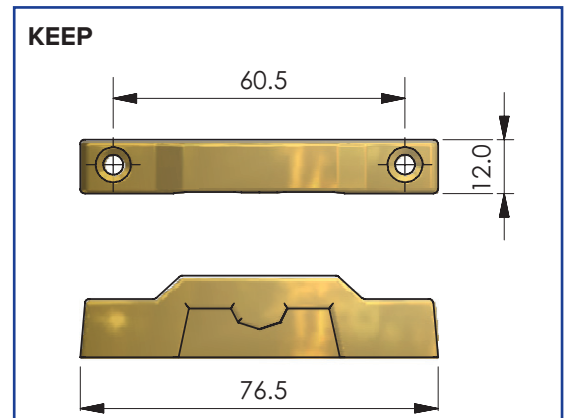

VERTICAL SLIDING WINDOW LOCK

FITCH CATCH

- ❖ Key cylinder locking for added security
- ❖ Two keys supplied with Lock
- ❖ Cam action lever
- ❖ Non locking variant also available
- ❖ White, Chrome and Dawn Gold finishes are available.

Material

Lock: Zinc pressure die-casting

Keep: Steel

For further assistance, call 01702 613733

www.climatec-windows.co.uk

11-14 Fletchers Square, Temple Farm Industrial Estate, Southend-on-Sea, Essex SS2 5RN