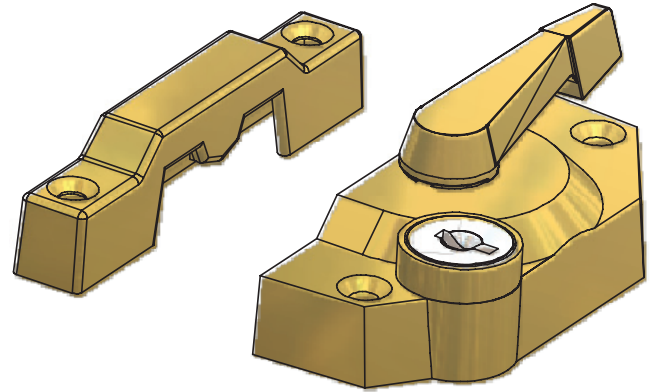

VERTICAL SLIDING WINDOW LOCK

FITCH CATCH

- ❖ Key cylinder locking for added security
- ❖ Two keys supplied with Lock
- ❖ Cam action lever
- ❖ Non locking variant also available
- ❖ White, Chrome and Dawn Gold finishes are available.

Material

Lock: Zinc pressure die-casting

Keep: Steel

For further assistance, call 01702 613733

www.climatec-windows.co.uk

11-14 Fletchers Square, Temple Farm Industrial Estate, Southend-on-Sea, Essex SS2 5RN