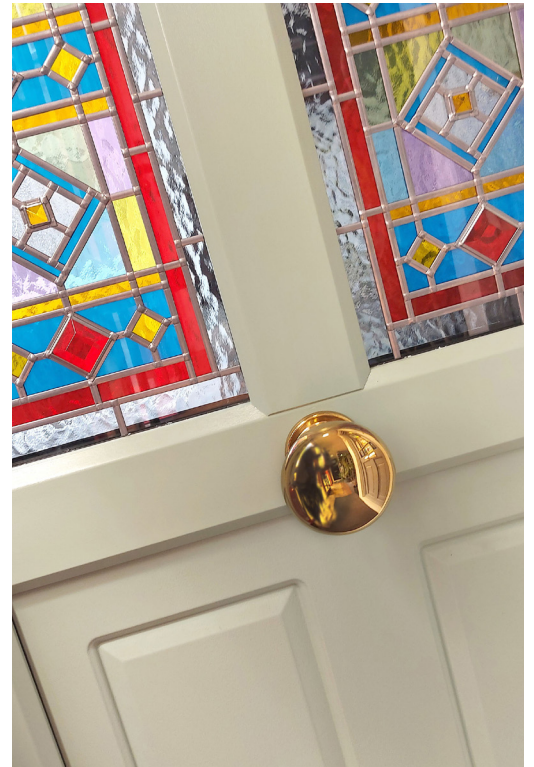

BLU™ STAINLESS STEEL CENTRE DOOR KNOB

- ❖ Fixed centre round classic door knob with bolt through fixing or concealed secret fixing option
- ❖ Diameter 89mm, Projection 93mm for door thicknesses up to 80mm and a 69mm backplate
- ❖ Manufactured from solid 316 Marine Grade Stainless Steel
- ❖ Ideal for use where corrosion levels are high, such as city or coastal environments
- ❖ Available in polished stainless steel, stainless steel, polished brass and satin black
- ❖ Satin black finish has been successfully salt spray tested to 1000 hours.

For further assistance, call 01702 613733

www.climatec-windows.co.uk

11-14 Fletchers Square, Temple Farm Industrial Estate, Southend-on-Sea, Essex SS2 5RN