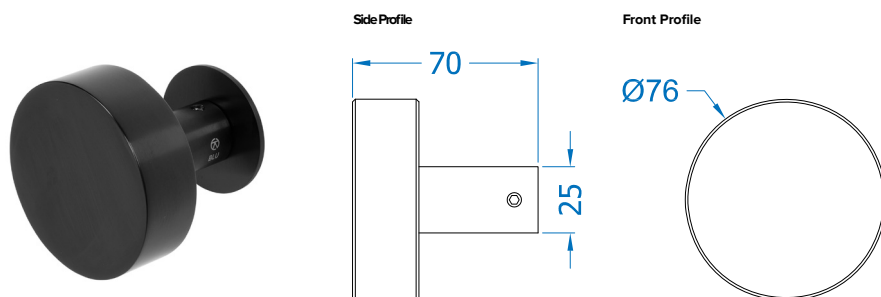

BLU™ STAINLESS STEEL CONTEMPORARY DOOR KNOB

- ❖ Fixed centre contemporary doorknob
- ❖ Can be used as a single bolt through or back-to-back door pull set
- ❖ Manufactured from 316 Marine Grade Stainless Steel
- ❖ Ideal for use where corrosion levels are high such as city or coastal environments and with acidic timber

Round Door Knob - KM150

- Available in Satin Stainless Steel and Matt Black