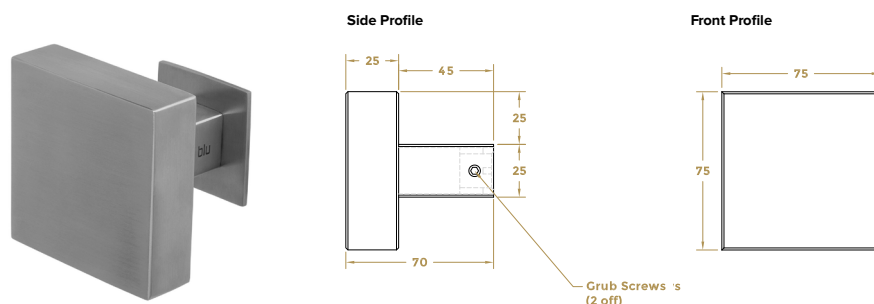

Square Door Knob - KM120

- Available in Satin Stainless Steel and Matt Black

For further assistance, call 01702 613733

www.climatec-windows.co.uk

11-14 Fletchers Square, Temple Farm Industrial Estate, Southend-on-Sea, Essex SS2 5RN