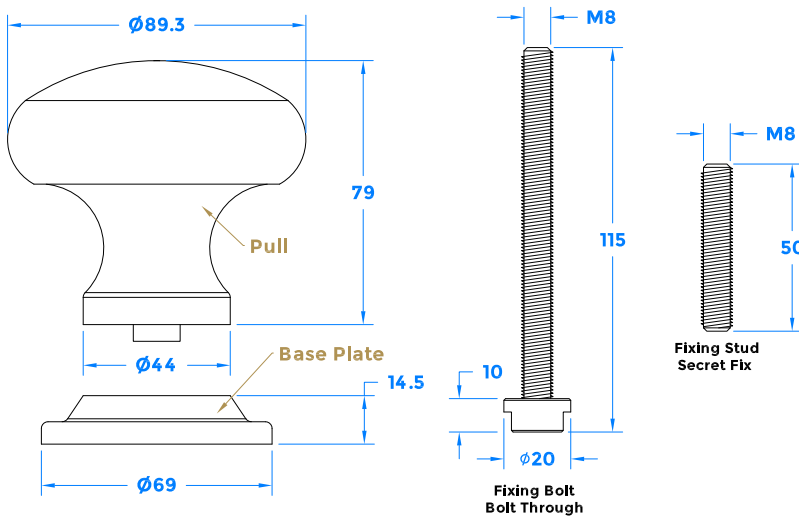

BLU™ STAINLESS STEEL CENTRE DOOR KNOB

- ❖ Fixed centre round classic door knob with bolt through fixing or concealed secret fixing option
- ❖ Diameter 89mm, Projection 93mm for door thicknesses up to 80mm and a 69mm backplate
- ❖ Manufactured from solid 316 Marine Grade Stainless Steel
- ❖ Ideal for use where corrosion levels are high, such as city or coastal environments
- ❖ Available in polished stainless steel, stainless steel, polished brass and satin black
- ❖ Satin black finish has been successfully salt spray tested to 1000 hours.

For further assistance, call 01702 613733

www.climatec-windows.co.uk

11-14 Fletchers Square, Temple Farm Industrial Estate, Southend-on-Sea, Essex SS2 5RN