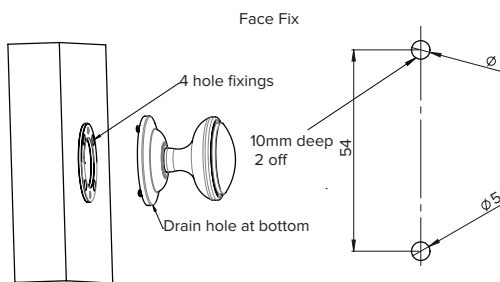

For further assistance, call **01702 613733**

www.climatec-windows.co.uk

11-14 Fletchers Square, Temple Farm Industrial Estate, Southend-on-Sea, Essex SS2 5RN