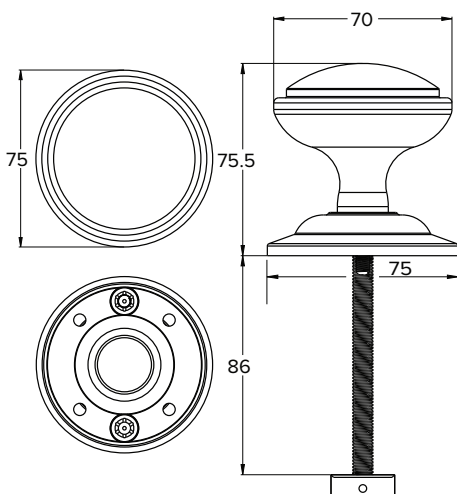

11-14 Fletchers Square, Temple Farm Industrial Estate, Southend-on-Sea, Essex SS2 5RN

STANDARD DECORATIVE DOOR KNOB

- ❖ Designed to suit all door materials
- ❖ 65mm diameter knob
- ❖ Supplied in both bracket face fix and bolt fix specifications
- ❖ Highly secure and robust fixing
- ❖ Colour co-ordinated internal bolt fix
- ❖ Available in white and satin