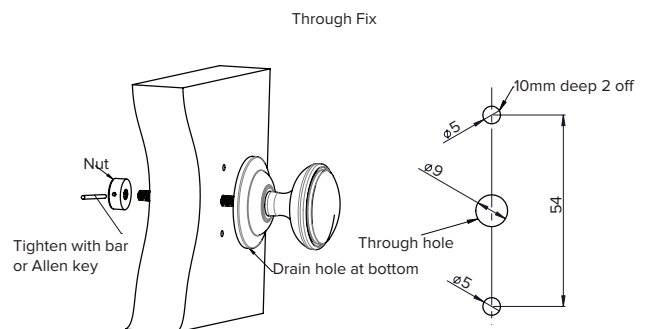

For further assistance, call **01702 613733**

www.climatec-windows.co.uk

11-14 Fletchers Square, Temple Farm Industrial Estate, Southend-on-Sea, Essex SS2 5RN