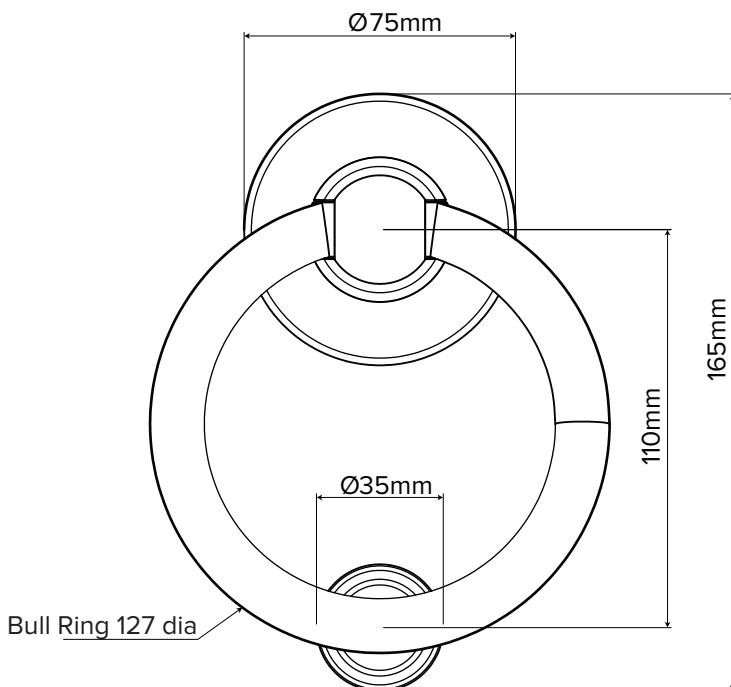

BULL RING KNOCKER

- Heritage design for use on traditional period properties
- Patented face fixing plate
- Easy installation - no need to drill through the door
- Available in white and satin.

For further assistance, call 01702 613733

www.climatec-windows.co.uk

11-14 Fletchers Square, Temple Farm Industrial Estate, Southend-on-Sea, Essex SS2 5RN