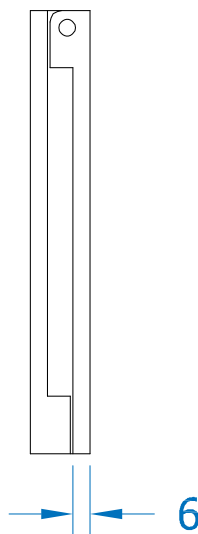

Top Profile