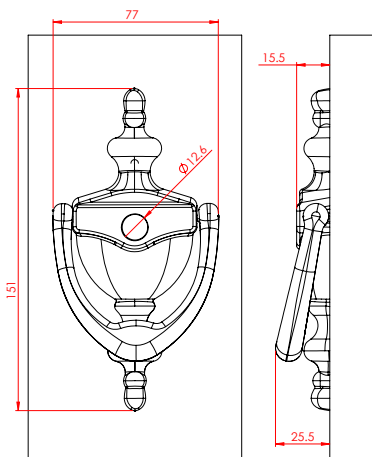

SWEET DOOR KNOCKERS

Brisant Secure who supply us with our 3* high security Ultion cylinders have also designed a range of door furniture that is elegant as well as corrosion resistant.

The Ultion Sweet Furniture by Brisant-Secure boasts an 'edgeless' design that carries through their portfolio of hardware,

- Layered with multiple coatings of brass and nickel for corrosion resistance.
- Over 8000 hours of salt water testing. 30x more time than required for the EN 1906:2012 corrosion standard.
- Manufacturer's 20 year Anti-corrosion guarantee.
- Manufacturer's 10 year Mechanical Guarantee
- Available with and without spyhole.

- Colour options available:
  Black, Chrome, Gold, Stainless Steel