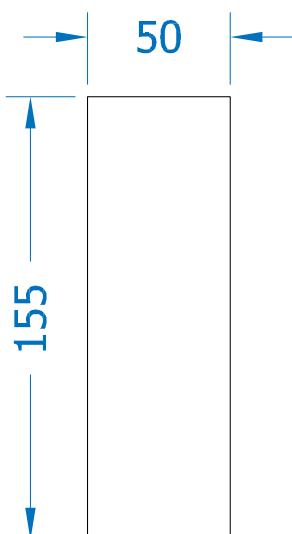

Stainless Steel Door Knocker - DKB155

- Available in Satin Stainless Steel

Front Profile

Side Profile