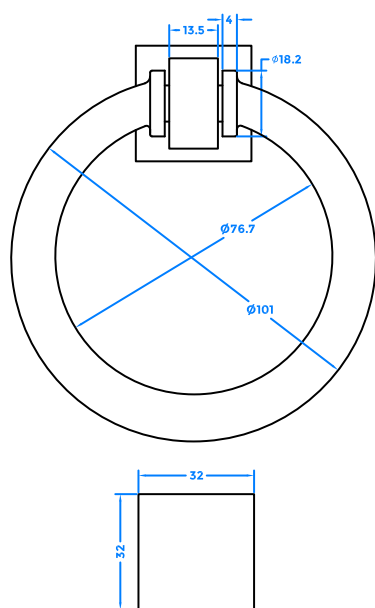

Polished
Stainless Steel

Stainless Steel

Polished Brass

Matt Black

Front Profile

Side Profile

For further assistance, call 01702 613733

www.climatec-windows.co.uk