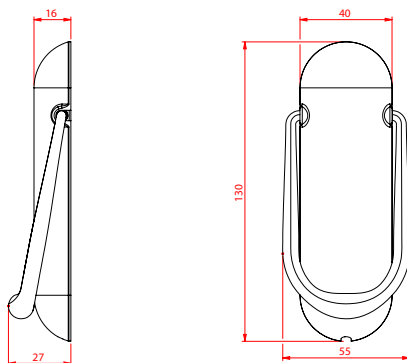

- Colour options available:
  White, Black, Chrome, Gold, Stainless Steel, Satin