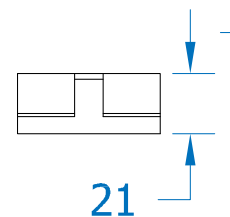

Stainless Steel Door Knocker - DKB155

- Available in Satin Stainless Steel

Front Profile

Side Profile

Top Profile

For further assistance, call 01702 613733

www.climatec-windows.co.uk

11-14 Fletchers Square, Temple Farm Industrial Estate, Southend-on-Sea, Essex SS2 5RN