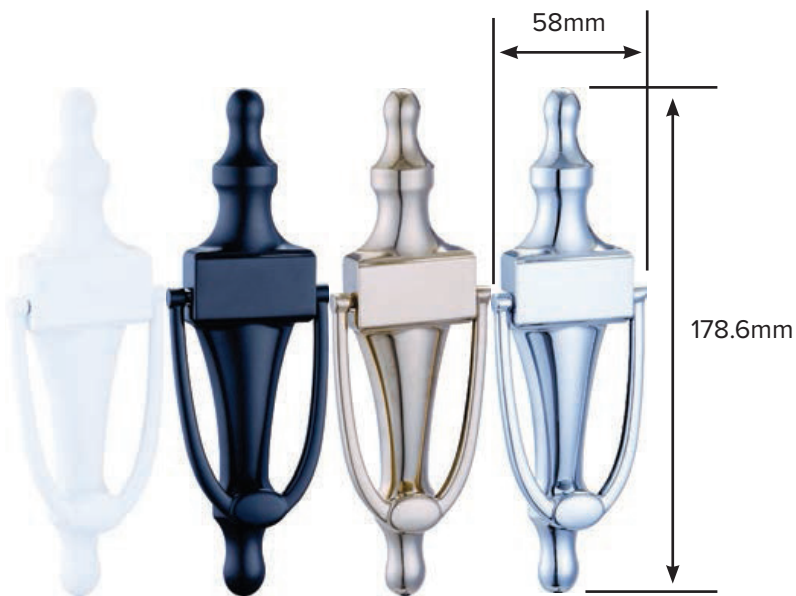

For further assistance, call 01702 613733

www.climatec-windows.co.uk

11-14 Fletchers Square, Temple Farm Industrial Estate, Southend-on-Sea, Essex SS2 5RN

URN KNOCKER

- Classic Urn knockers are designed with or without a cut-out for the 160° door viewer.
- Concealed 'Snap-lock' fixing method
- Available in PVD gold, polished chrome, satin, white, black and Enduro Steel

- 160° Spyhole Viewer

- Available in White, Black, PVD Gold, Chrome, Satin Chrome

For further assistance, call 01702 613733

www.climatec-windows.co.uk

11-14 Fletchers Square, Temple Farm Industrial Estate, Southend-on-Sea, Essex SS2 5RN

SLIM URN KNOCKER

- Slim Urn knockers are designed with or without a cut-out for the 160° door viewer.
- Concealed 'Snap-lock' fixing method
- Available in PVD gold, polished chrome, satin, white, black and Enduro Steel

For further assistance, call 01702 613733

www.climatec-windows.co.uk

11-14 Fletchers Square, Temple Farm Industrial Estate, Southend-on-Sea, Essex SS2 5RN

DOCTOR KNOCKER

- Popular for use on traditional period properties
- A 2 part product; the knocker body and strike plate allows for a hefty knock on the door
- Concealed quick fit fixing method speeds up and simplifies fitting procedure
- Available in PVD gold, polished chrome, satin, white, black and Enduro Steel
- Length 180mm x 38mm wide