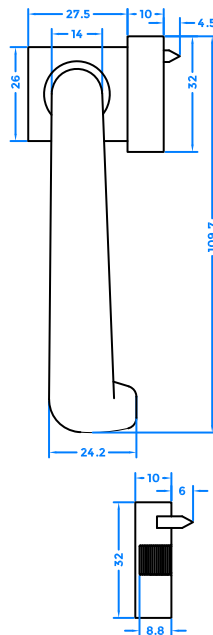

Polished
Stainless Steel

Stainless Steel

Polished Brass

Matt Black

Front Profile

Side Profile

For further assistance, call 01702 613733

www.climatec-windows.co.uk