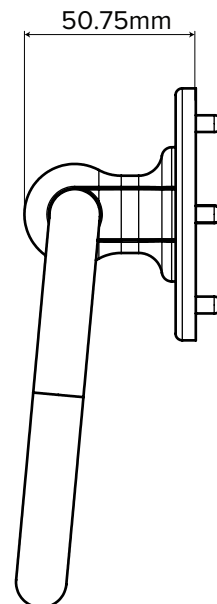

BULL RING KNOCKER

- Heritage design for use on traditional period properties
- Patented face fixing plate
- Easy installation - no need to drill through the door
- Available in white and satin.

For further assistance, call 01702 613733

www.climatec-windows.co.uk

11-14 Fletchers Square, Temple Farm Industrial Estate, Southend-on-Sea, Essex SS2 5RN