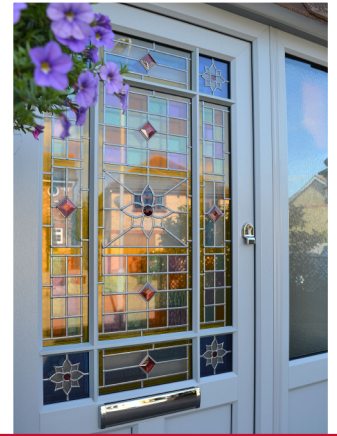

New office complex with AluK aluminium casements and doors in Black

Rehau Rio flush fit windows in Pearl Grey

10 pane aluminium bi-fold door in Black for a restaurant on Southend seafront

Rehaus Victorian door in Elephant Grey with bevelled & coloured glass