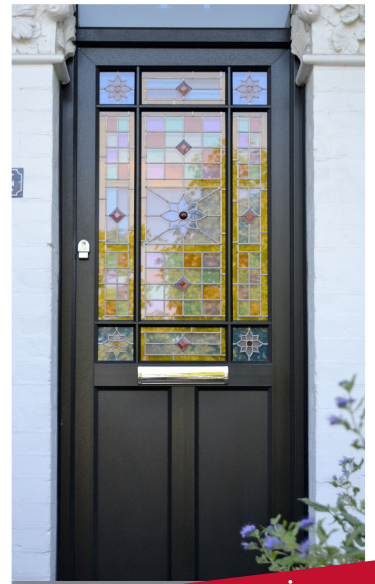

Barn conversion - AluK aluminium bi-fold doors, windows and shaped frames in anthracite grey plus a Solidor Brescia French door

Rehau Victorian door in Black Brown with bevelled and coloured glass

Rehau French doors with side openers in white