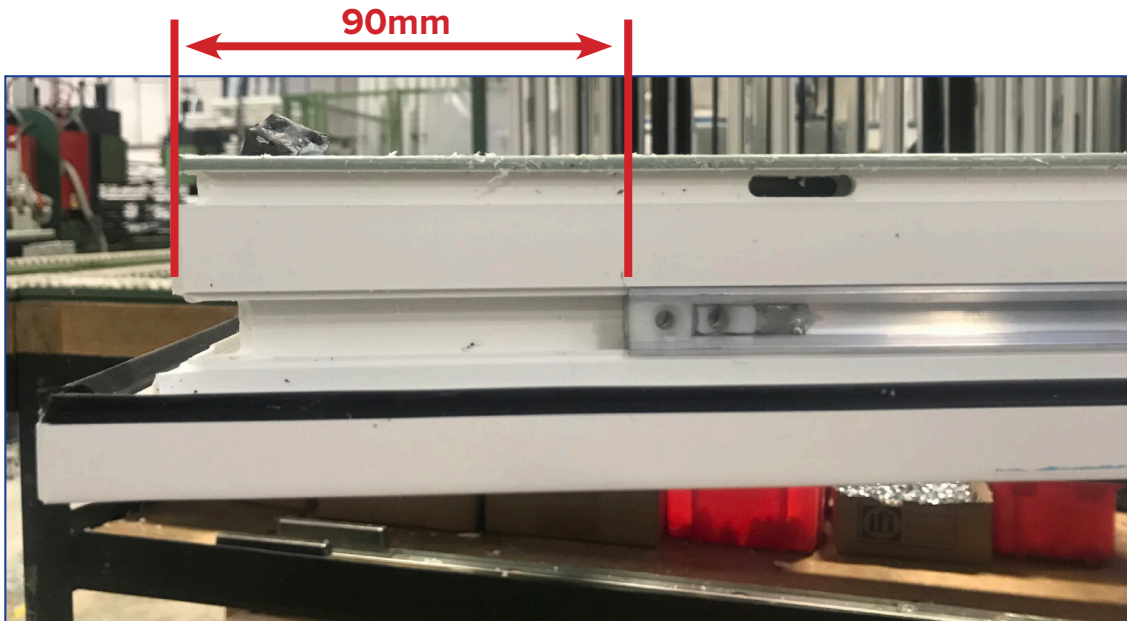

REHAU Doors

When retro fitting door restrictors to Climatec's REHAU doors, please fit to the dimensions shown below for correct operation of the product.

For further assistance, call 01702 613733

www.climatec-windows.co.uk