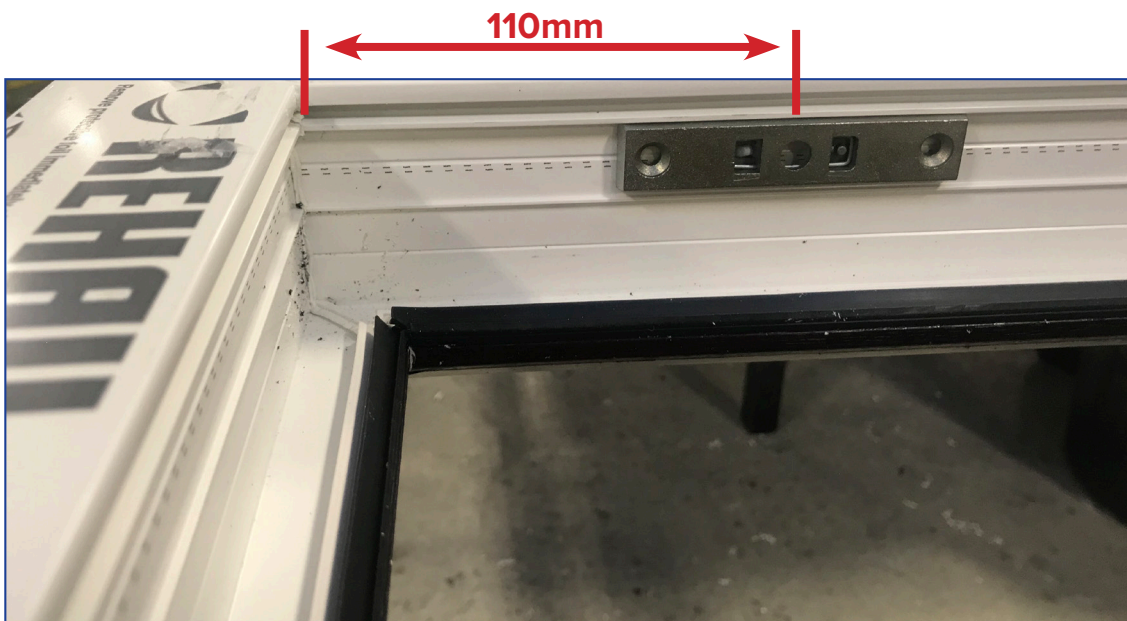

REHAU Doors

When retro fitting door restrictors to Climatec's REHAU doors, please fit to the dimensions shown below for correct operation of the product.

For further assistance, call 01702 613733

www.climatec-windows.co.uk