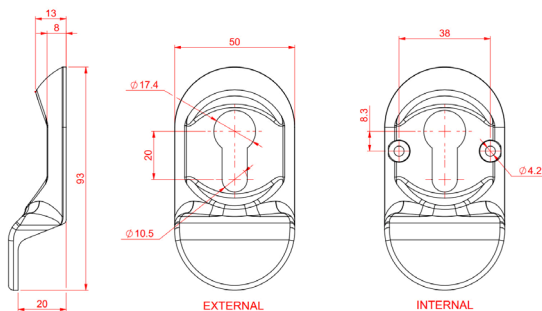

ESCUTCHEONS / FINGER PULLS

STAINLESS STEEL ESCUTCHEON

Colours Available:

Brushed

Dimensions: 30 x 70 x 10mm

For use with key wind or slam locks

PRO LINEA OVAL ESCUTCHEON

Colours Available:

Gold, Chrome, Brushed, Satin, Black, White

Dimensions: 32 x 70 x 10mm

For use with key wind or slam locks

FINGER PULL ESCUTCHEON

Colours Available:

Gold, Chrome, Black, Stainless Steel, White

Dimensions: 50 x 93mm

For use with key wind or slam locks

Manufacturer's 20 year Anti-corrosion guarantee. Manufacturer's 10 year Mechanical Guarantee

For further assistance, call 01702 613733

www.climatec-windows.co.uk

11-14 Fletchers Square, Temple Farm Industrial Estate, Southend-on-Sea, Essex SS2 5RN