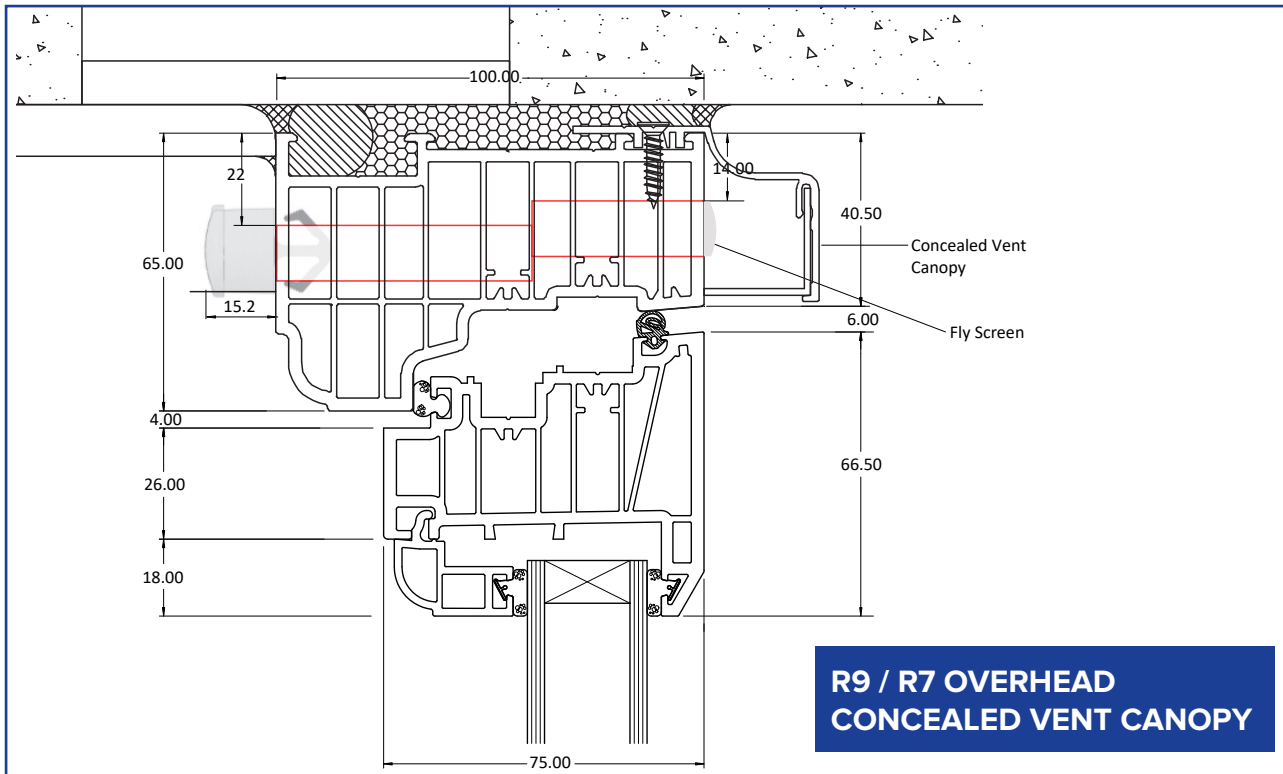

## SLOT VENT ROUTING / POSITION FOR RESIDENCE - R7/R9

**For further assistance, call 01702 613733**

[www.climatec-windows.co.uk](http://www.climatec-windows.co.uk)

11-14 Fletchers Square, Temple Farm Industrial Estate, Southend-on-Sea, Essex SS2 5RN

## SLOT VENT ROUTING / POSITION FOR RESIDENCE - R7/R9

For further assistance, call **01702 613733**

[www.climatec-windows.co.uk](http://www.climatec-windows.co.uk)

11-14 Fletchers Square, Temple Farm Industrial Estate, Southend-on-Sea, Essex SS2 5RN

## SLOT VENT ROUTING / POSITION FOR DECEUNINCK SLIDING DOOR

**For further assistance, call 01702 613733**

**[www.climatec-windows.co.uk](http://www.climatec-windows.co.uk)**

11-14 Fletchers Square, Temple Farm Industrial Estate, Southend-on-Sea, Essex SS2 5RN