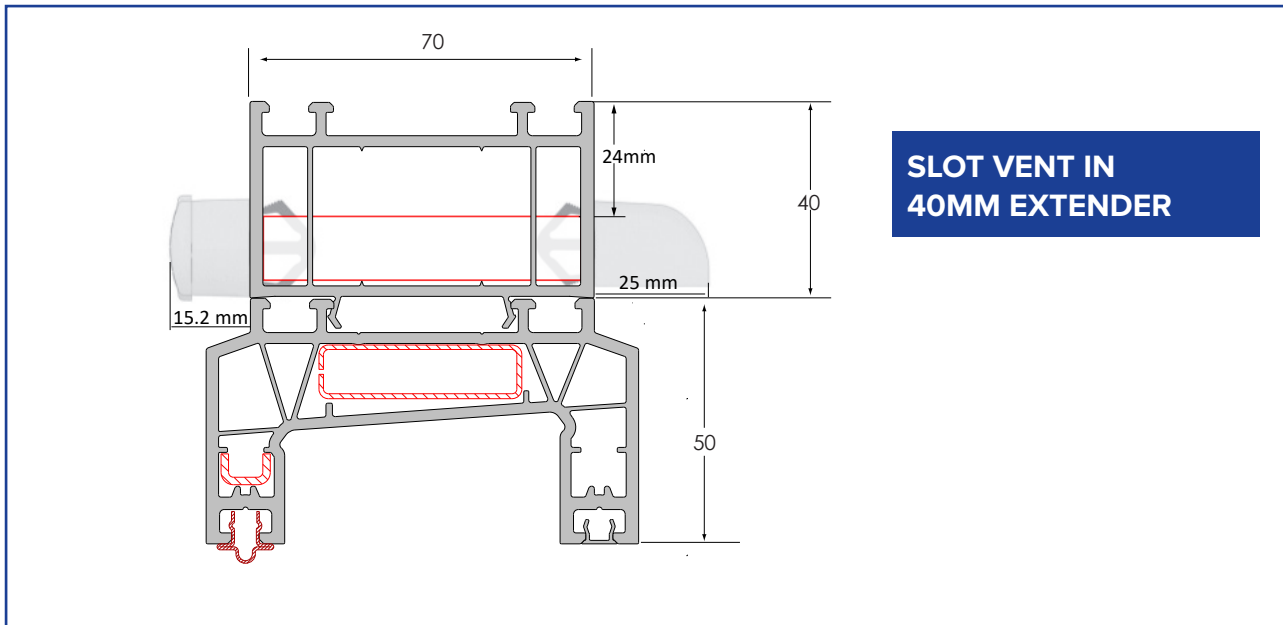

## SLOT VENT ROUTING / POSITION FOR RESIDENCE - R7/R9

For further assistance, call **01702 613733**

[www.climatec-windows.co.uk](http://www.climatec-windows.co.uk)

11-14 Fletchers Square, Temple Farm Industrial Estate, Southend-on-Sea, Essex SS2 5RN

## SLOT VENT ROUTING / POSITION FOR DECEUNINCK SLIDING DOOR

**For further assistance, call 01702 613733**

**[www.climatec-windows.co.uk](http://www.climatec-windows.co.uk)**

11-14 Fletchers Square, Temple Farm Industrial Estate, Southend-on-Sea, Essex SS2 5RN