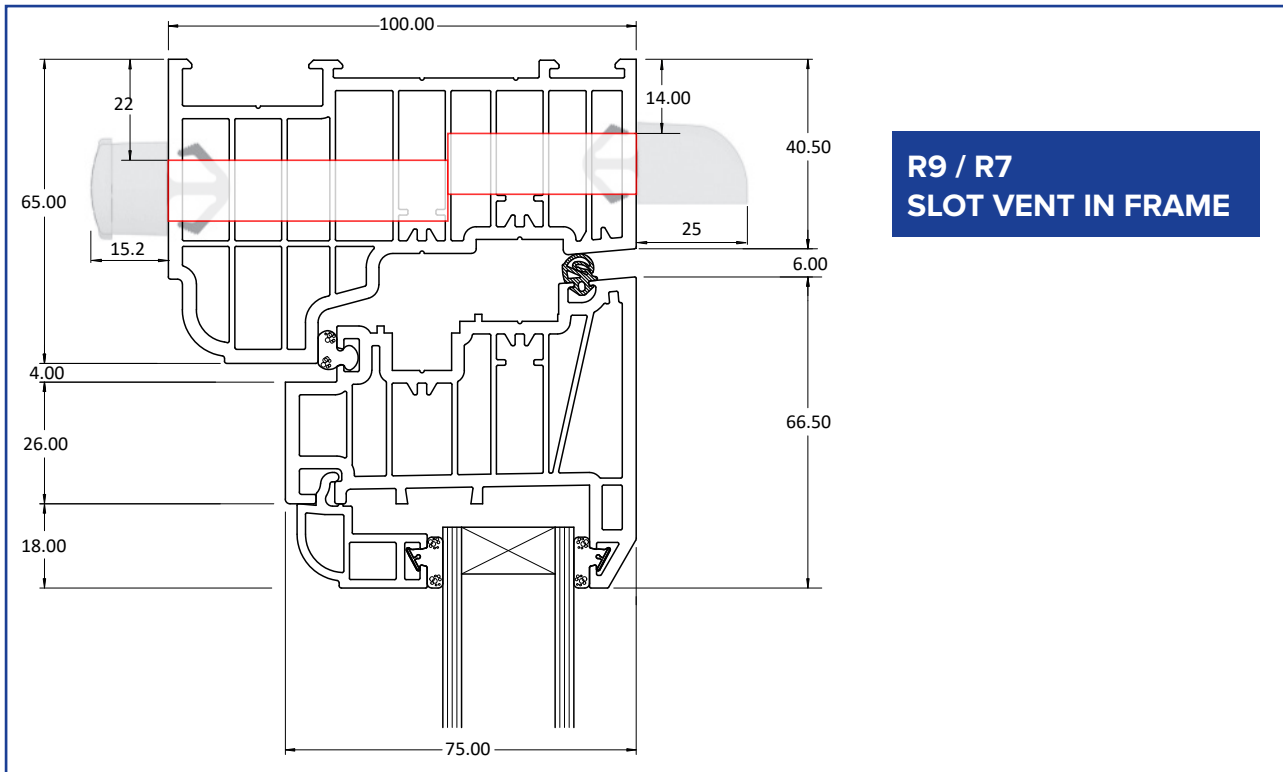

## SLOT VENT ROUTING / POSITION FOR RESIDENCE - R7/R9

**For further assistance, call 01702 613733**

[www.climatec-windows.co.uk](http://www.climatec-windows.co.uk)

11-14 Fletchers Square, Temple Farm Industrial Estate, Southend-on-Sea, Essex SS2 5RN

## SLOT VENT ROUTING / POSITION FOR RESIDENCE - R7/R9

For further assistance, call **01702 613733**

[www.climatec-windows.co.uk](http://www.climatec-windows.co.uk)

11-14 Fletchers Square, Temple Farm Industrial Estate, Southend-on-Sea, Essex SS2 5RN

## SLOT VENT ROUTING / POSITION FOR DECEUNINCK SLIDING DOOR

**For further assistance, call 01702 613733**

**[www.climatec-windows.co.uk](http://www.climatec-windows.co.uk)**

11-14 Fletchers Square, Temple Farm Industrial Estate, Southend-on-Sea, Essex SS2 5RN