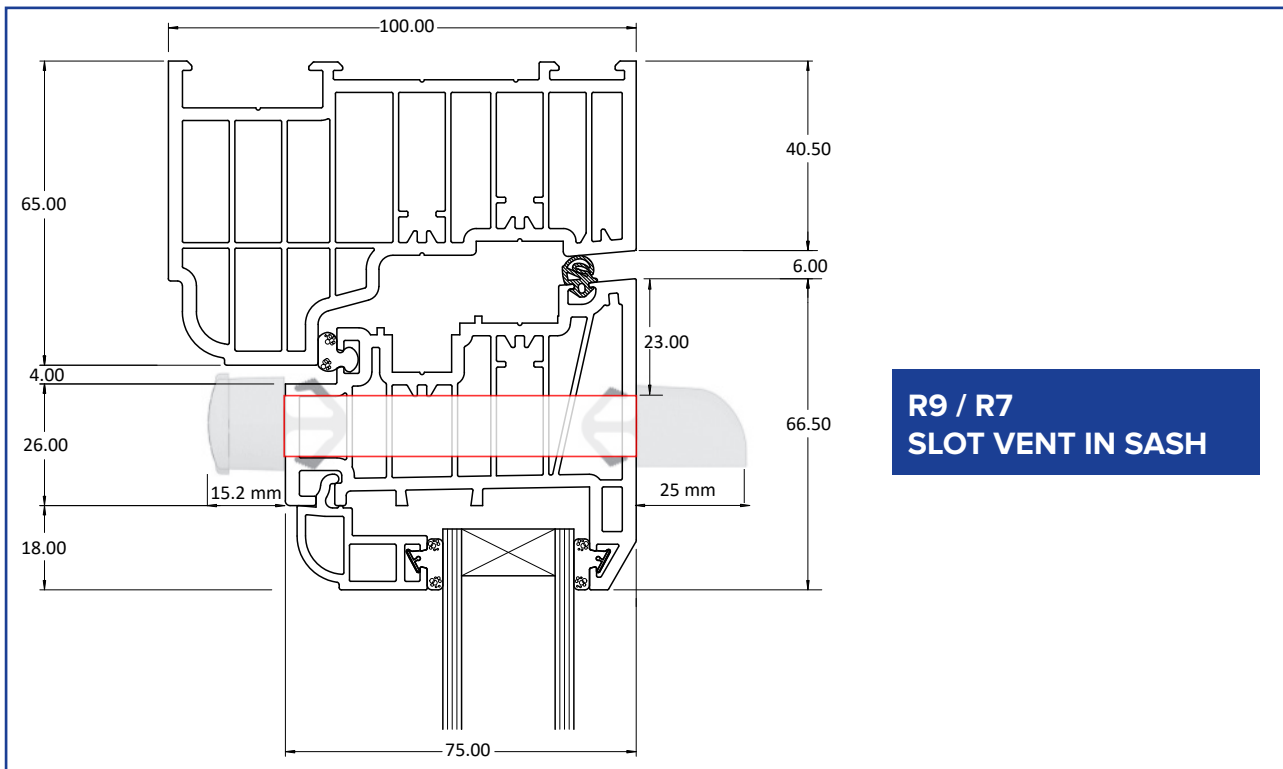

## SLOT VENT ROUTING / POSITION FOR RESIDENCE - R7/R9

**For further assistance, call 01702 613733**

[www.climatec-windows.co.uk](http://www.climatec-windows.co.uk)

11-14 Fletchers Square, Temple Farm Industrial Estate, Southend-on-Sea, Essex SS2 5RN

## SLOT VENT ROUTING / POSITION FOR RESIDENCE - R7/R9

For further assistance, call **01702 613733**

[www.climatec-windows.co.uk](http://www.climatec-windows.co.uk)

11-14 Fletchers Square, Temple Farm Industrial Estate, Southend-on-Sea, Essex SS2 5RN

## SLOT VENT ROUTING / POSITION FOR DECEUNINCK SLIDING DOOR

**For further assistance, call 01702 613733**

**[www.climatec-windows.co.uk](http://www.climatec-windows.co.uk)**

11-14 Fletchers Square, Temple Farm Industrial Estate, Southend-on-Sea, Essex SS2 5RN