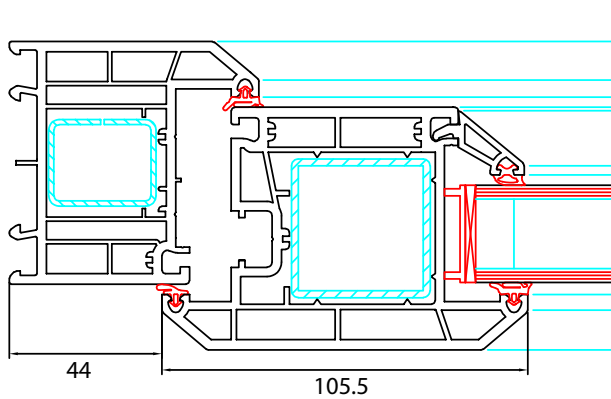

INFORMATION SHEET - HYBRID HINGE FRONT ELEVATION VIEW

HYBRID HINGE - FRONT ELEVATION VIEW ON REHAU TOTAL70 OPEN OUT DOOR

For further assistance, call 01702 613733

www.climatec-windows.co.uk

11-14 Fletchers Square, Temple Farm Industrial Estate, Southend-on-Sea, Essex SS2 5RN