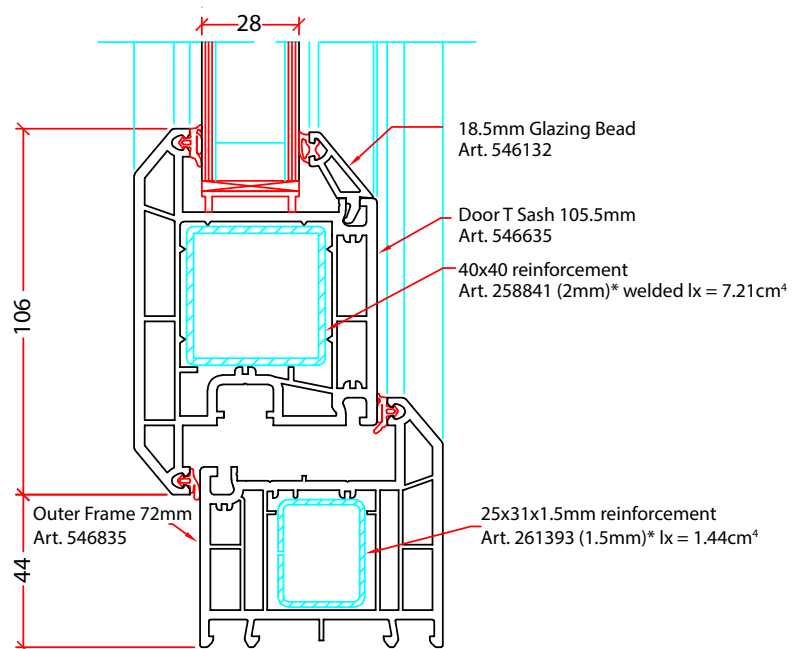

INFORMATION SHEET - HYBRID HINGE FRONT ELEVATION VIEW

HYBRID HINGE - FRONT ELEVATION VIEW ON REHAU TOTAL70 OPEN OUT DOOR

For further assistance, call 01702 613733

www.climatec-windows.co.uk

11-14 Fletchers Square, Temple Farm Industrial Estate, Southend-on-Sea, Essex SS2 5RN