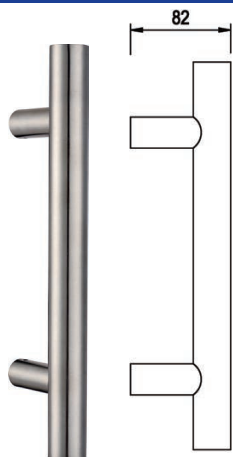

STAINLESS STEEL PULL HANDLES

45° & 90° STAINLESS STEEL BAR PULL HANDLE

Colours Available:
Matt Brushed

Can be used on it's own or fitted back to back in pairs.

Available with 90 degree or 45 degree legs

Overall Length	Fixing Centres:
330mm	210mm
400mm	300mm
500mm	300mm
600mm	400mm
800mm	560mm
1000mm	700mm
1200mm	900mm
1400mm	1000mm
1600mm	1200mm
1800mm	1300mm

45° DECORATIVE BAR PULL HANDLE

Colours Available:
Matt Brushed

Can be used on its own or fixed back to back as pairs

Overall Length	Fixing Centres:
500mm	300mm

45° CURVED BAR PULL HANDLE

Colours Available:
Matt Brushed

Can be used on its own or fixed back to back as pairs

Overall Length	Fixing Centres:
400mm	300mm
800mm	695mm

90° COASTLINE OVAL PROFILE - STRAIGHT

Colours Available:
Matt Brushed

45mm x 26mm oval profile

Can be used on is own or back to back in pairs

Sizes: 400mm / 900mm / 1200mm / 1500mm / 1800mm

Offset Round 'T' Bar Pull Handle - HAB6

- Available in Satin Stainless Steel and Matt Black

Sizes: 400mm / 600mm / 900mm / 1200mm / 1500mm / 1800mm

Offset Rectangular 'T' Bar Pull Handle - HAB7