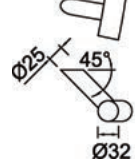

STAINLESS STEEL PULL HANDLES

45° & 90° STAINLESS STEEL BAR PULL HANDLE

Colours Available:
Matt Brushed

Can be used on it's own or fitted back to back in pairs.

Available with 90 degree or 45 degree legs

Overall Length	Fixing Centres:
330mm	210mm
400mm	300mm
500mm	300mm
600mm	400mm
800mm	560mm
1000mm	700mm
1200mm	900mm
1400mm	1000mm
1600mm	1200mm
1800mm	1300mm

45° DECORATIVE BAR PULL HANDLE

Colours Available:
Matt Brushed

Can be used on its own or fixed back to back as pairs

Overall Length	Fixing Centres:
500mm	300mm

45° CURVED BAR PULL HANDLE

Colours Available:
Matt Brushed

Can be used on its own or fixed back to back as pairs

Overall Length	Fixing Centres:
400mm	300mm
800mm	695mm

90° COASTLINE OVAL PROFILE - STRAIGHT

Colours Available:
Matt Brushed

45mm x 26mm oval profile

Can be used on is own or back to back in pairs