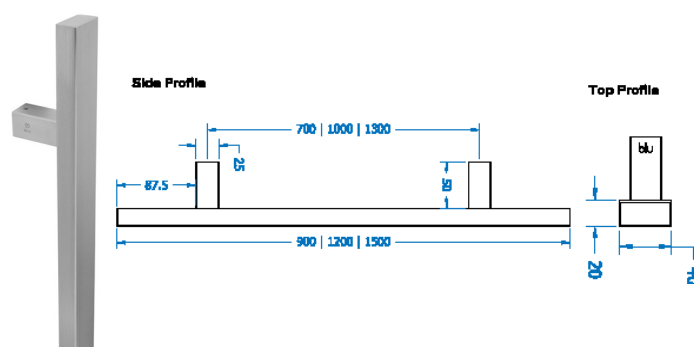

BLU™ STAINLESS STEEL PULL HANDLES

- Finest quality inline and offset T' bar pull handles
- Heavy duty 1.5mm stainless steel wall thickness for a superior feel & increased tensile strength
- Handle ends are CNC machined for a precision engineered consistent finish
- Part of a suited range of door & window hardware
- Designed with no middle stem to avoid conflicting with locking mechanism
- Manufactured from 316 Marine Grade Stainless Steel
- Ideal for use where corrosion levels are high, such as city or coastal environments and in acidic timber

COASTAL

Inline Round 'T' Bar Pull Handle - HAB2

- Available in Satin Stainless Steel and Matt Black

Sizes: 400mm / 600mm / 900mm / 1200mm / 1500mm / 1800mm

Inline Rectangular 'T' Bar Pull Handle - HAB15

- Available in Satin Stainless Steel and Matt Black

Sizes: 400mm / 900mm / 1200mm / 1500mm / 1800mm

Offset Round 'T' Bar Pull Handle - HAB6

- Available in Satin Stainless Steel and Matt Black

Sizes: 400mm / 600mm / 900mm / 1200mm / 1500mm / 1800mm

Offset Rectangular 'T' Bar Pull Handle - HAB7

- Available in Polished Stainless Steel and Matt Black

Size: 1200mm

For further assistance, call 01702 613733

www.climatec-windows.co.uk

11-14 Fletchers Square, Temple Farm Industrial Estate, Southend-on-Sea, Essex SS2 5RN