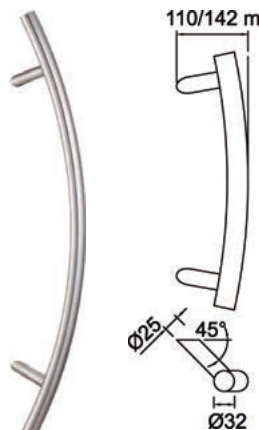

STAINLESS STEEL PULL HANDLES

45° & 90° STAINLESS STEEL BAR PULL HANDLE

Colours Available:
Matt Brushed

Can be used on it's own or fitted back to back in pairs.

Available with 90 degree or 45 degree legs

Overall Length	Fixing Centres:
330mm	210mm
400mm	300mm
500mm	300mm
600mm	400mm
800mm	560mm
1000mm	700mm
1200mm	900mm
1400mm	1000mm
1600mm	1200mm
1800mm	1300mm

45° DECORATIVE BAR PULL HANDLE

Colours Available:
Matt Brushed

Can be used on its own or fixed back to back as pairs

Overall Length	Fixing Centres:
500mm	300mm

45° CURVED BAR PULL HANDLE

Colours Available:
Matt Brushed

Can be used on its own or fixed back to back as pairs

Overall Length	Fixing Centres:
400mm	300mm
800mm	695mm

90° COASTLINE OVAL PROFILE - STRAIGHT

Colours Available:
Matt Brushed

45mm x 26mm oval profile

Can be used on is own or back to back in pairs

Sizes: 400mm / 900mm / 1200mm / 1500mm / 1800mm

Offset Round 'T' Bar Pull Handle - HAB6

- Available in Satin Stainless Steel and Matt Black

Sizes: 400mm / 600mm / 900mm / 1200mm / 1500mm / 1800mm

Offset Rectangular 'T' Bar Pull Handle - HAB7