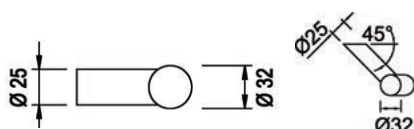

STAINLESS STEEL PULL HANDLES

45° & 90° STAINLESS STEEL BAR PULL HANDLE

Colours Available:
Matt Brushed

Can be used on it's own or fitted back to back in pairs.

Available with 90 degree or 45 degree legs

Overall Length	Fixing Centres:
330mm	210mm
400mm	300mm
500mm	300mm
600mm	400mm
800mm	560mm
1000mm	700mm
1200mm	900mm
1400mm	1000mm
1600mm	1200mm
1800mm	1300mm

45° DECORATIVE BAR PULL HANDLE

Colours Available:
Matt Brushed

Can be used on its own or fixed back to back as pairs

Overall Length	Fixing Centres:
500mm	300mm

45° CURVED BAR PULL HANDLE

Colours Available:
Matt Brushed