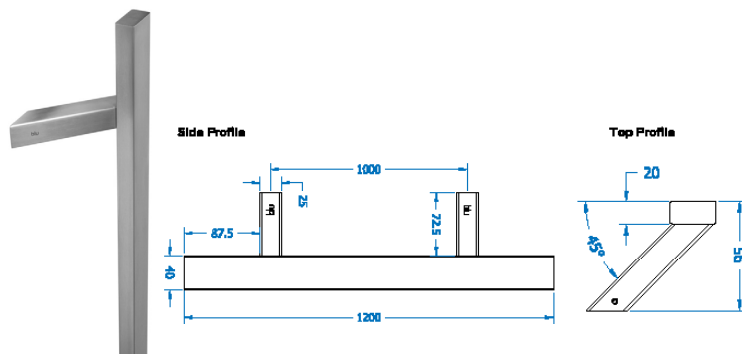

BLU™ STAINLESS STEEL PULL HANDLES

- Finest quality inline and offset T' bar pull handles
- Heavy duty 1.5mm stainless steel wall thickness for a superior feel & increased tensile strength
- Handle ends are CNC machined for a precision engineered consistent finish
- Part of a suited range of door & window hardware
- Designed with no middle stem to avoid conflicting with locking mechanism
- Manufactured from 316 Marine Grade Stainless Steel
- Ideal for use where corrosion levels are high, such as city or coastal environments and in acidic timber

COASTAL

Inline Round 'T' Bar Pull Handle - HAB2

- Available in Satin Stainless Steel and Matt Black

Sizes: 400mm / 600mm / 900mm / 1200mm / 1500mm / 1800mm

Inline Rectangular 'T' Bar Pull Handle - HAB15

- Available in Satin Stainless Steel and Matt Black

Sizes: 400mm / 900mm / 1200mm / 1500mm / 1800mm

Offset Round 'T' Bar Pull Handle - HAB6

- Available in Satin Stainless Steel and Matt Black

Sizes: 400mm / 600mm / 900mm / 1200mm / 1500mm / 1800mm

Offset Rectangular 'T' Bar Pull Handle - HAB7

- Available in Polished Stainless Steel and Matt Black

Size: 1200mm

For further assistance, call 01702 613733

www.climatec-windows.co.uk

11-14 Fletchers Square, Temple Farm Industrial Estate, Southend-on-Sea, Essex SS2 5RN