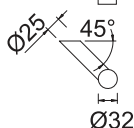

STAINLESS STEEL PULL HANDLES

45° & 90° STAINLESS STEEL BAR PULL HANDLE

Colours Available:
Matt Brushed

Can be used on it's own or fitted back to back in pairs.

Available with 90 degree or 45 degree legs

Overall Length	Fixing Centres:
330mm	210mm
400mm	300mm
500mm	300mm
600mm	400mm
800mm	560mm
1000mm	700mm
1200mm	900mm
1400mm	1000mm
1600mm	1200mm
1800mm	1300mm

45° DECORATIVE BAR PULL HANDLE

Colours Available:
Matt Brushed

Can be used on its own or fixed back to back as pairs

Overall Length	Fixing Centres:
500mm	300mm

45° CURVED BAR PULL HANDLE

Colours Available:
Matt Brushed