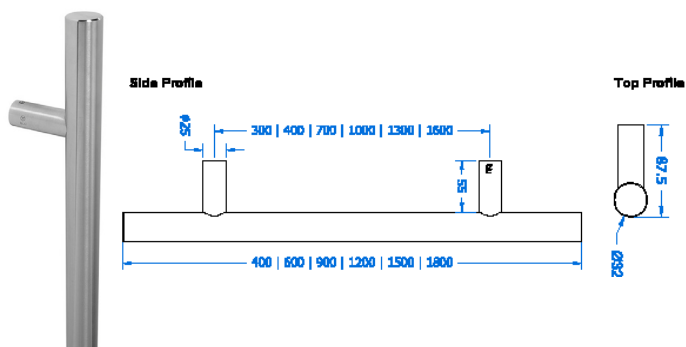

Overall Length	Fixing Centres:
400mm	300mm
800mm	560mm
1200mm	900mm
1600mm	1200mm

For further assistance, call 01702 613733

www.climatec-windows.co.uk

11-14 Fletchers Square, Temple Farm Industrial Estate, Southend-on-Sea, Essex SS2 5RN

BLU™ STAINLESS STEEL PULL HANDLES

- Finest quality inline and offset T' bar pull handles
- Heavy duty 1.5mm stainless steel wall thickness for a superior feel & increased tensile strength
- Handle ends are CNC machined for a precision engineered consistent finish
- Part of a suited range of door & window hardware
- Designed with no middle stem to avoid conflicting with locking mechanism
- Manufactured from 316 Marine Grade Stainless Steel
- Ideal for use where corrosion levels are high, such as city or coastal environments and in acidic timber

COASTAL

Inline Round 'T' Bar Pull Handle - HAB2

- Available in Satin Stainless Steel and Matt Black

Sizes: 400mm / 600mm / 900mm / 1200mm / 1500mm / 1800mm

Inline Rectangular 'T' Bar Pull Handle - HAB15

- Available in Satin Stainless Steel and Matt Black

Sizes: 400mm / 900mm / 1200mm / 1500mm / 1800mm

Offset Round 'T' Bar Pull Handle - HAB6

- Available in Satin Stainless Steel and Matt Black

Sizes: 400mm / 600mm / 900mm / 1200mm / 1500mm / 1800mm

Offset Rectangular 'T' Bar Pull Handle - HAB7