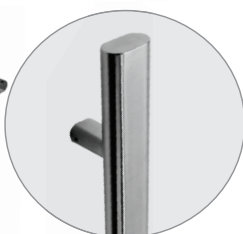

STAINLESS STEEL PULL HANDLES

45° & 90° STAINLESS STEEL BAR PULL HANDLE

Colours Available:
Matt Brushed

Can be used on it's own or fitted back to back in pairs.

Available with 90 degree or 45 degree legs

Overall Length	Fixing Centres:
330mm	210mm
400mm	300mm
500mm	300mm
600mm	400mm
800mm	560mm
1000mm	700mm
1200mm	900mm
1400mm	1000mm
1600mm	1200mm
1800mm	1300mm

45° DECORATIVE BAR PULL HANDLE

Colours Available:
Matt Brushed

Can be used on its own or fixed back to back as pairs

Overall Length	Fixing Centres:
500mm	300mm

45° CURVED BAR PULL HANDLE

Colours Available:
Matt Brushed

Can be used on its own or fixed back to back as pairs

Overall Length	Fixing Centres:
400mm	300mm
800mm	695mm

90° COASTLINE OVAL PROFILE - STRAIGHT

Colours Available:
Matt Brushed

45mm x 26mm oval profile

Can be used on is own or back to back in pairs

Overall Length	Fixing Centres:
400mm	300mm
800mm	560mm
1200mm	900mm
1600mm	1200mm

90° COASTLINE OVAL PROFILE - ANGLED

Colours Available:
Matt Brushed

45mm x 26mm oval profile

Can be used on is own or back to back in pairs