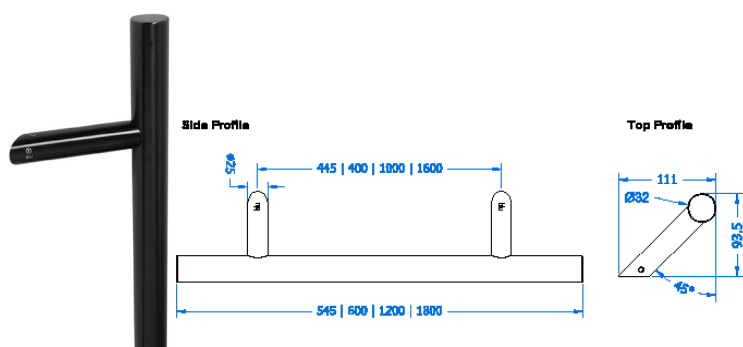

BLU™ STAINLESS STEEL PULL HANDLES

- Finest quality inline and offset T' bar pull handles
- Heavy duty 1.5mm stainless steel wall thickness for a superior feel & increased tensile strength
- Handle ends are CNC machined for a precision engineered consistent finish
- Part of a suited range of door & window hardware
- Designed with no middle stem to avoid conflicting with locking mechanism
- Manufactured from 316 Marine Grade Stainless Steel
- Ideal for use where corrosion levels are high, such as city or coastal environments and in acidic timber

COASTAL

Inline Round 'T' Bar Pull Handle - HAB2

- Available in Satin Stainless Steel and Matt Black

Sizes: 400mm / 600mm / 900mm / 1200mm / 1500mm / 1800mm

Inline Rectangular 'T' Bar Pull Handle - HAB15

- Available in Satin Stainless Steel and Matt Black

Sizes: 400mm / 900mm / 1200mm / 1500mm / 1800mm

Offset Round 'T' Bar Pull Handle - HAB6

- Available in Satin Stainless Steel and Matt Black

Sizes: 400mm / 600mm / 900mm / 1200mm / 1500mm / 1800mm

Offset Rectangular 'T' Bar Pull Handle - HAB7

- Available in Polished Stainless Steel and Matt Black

Size: 1200mm

For further assistance, call 01702 613733

www.climatec-windows.co.uk

11-14 Fletchers Square, Temple Farm Industrial Estate, Southend-on-Sea, Essex SS2 5RN