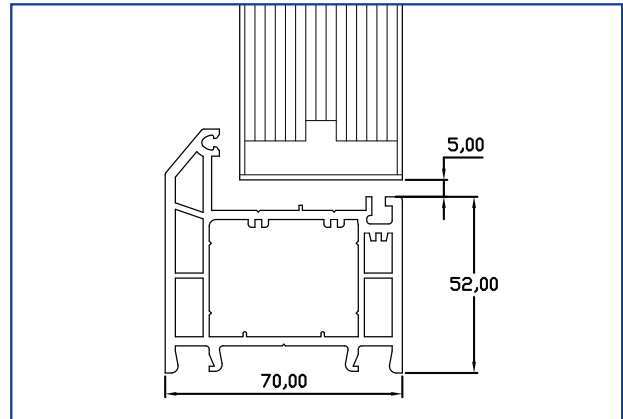

Door Thesholds for Endurance Composite doors continued over...

**For further assistance, call 01702 613733**

**[www.climatec-windows.co.uk](http://www.climatec-windows.co.uk)**

11-14 Fletchers Square, Temple Farm Industrial Estate, Southend-on-Sea, Essex SS2 5RN

## DOOR THRESHOLD SYSTEMS - ENDURANCE

**52mm PVC Threshold Cill**

❖ Suitable for inward/outward opening doors.

**72mm PVC Threshold Cill**

❖ Suitable for inward/outward opening doors.

**For further assistance, call 01702 613733**