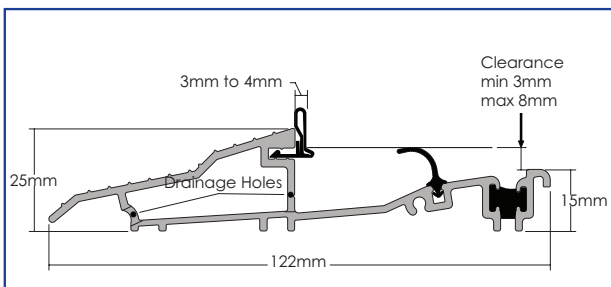

DOOR THRESHOLD SYSTEMS - SOLIDOR

Stormguard AM3EX Aluminium Threshold Cill - Open In

- ❖ Suitable for inward opening doors.
- ❖ Mobility easy access.
- ❖ Can meet Part 'M' requirements when the overall threshold design is specified correctly.
- ❖ Available in Matt Aluminium or Matt Gold Effect Aluminium.