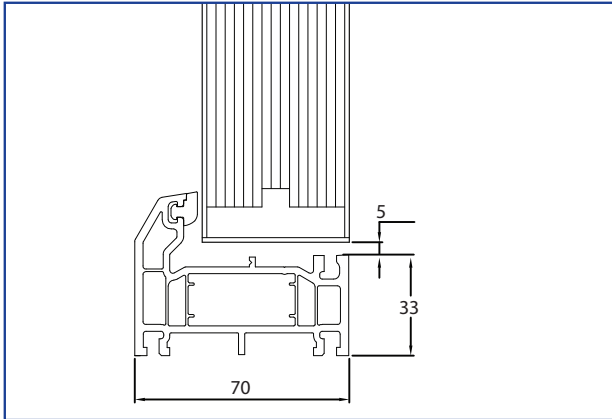

DOOR THRESHOLD SYSTEMS - SOLIDOR

53mm Chamfered PVC Threshold Cill

- ❖ Suitable for inward/outward opening doors.