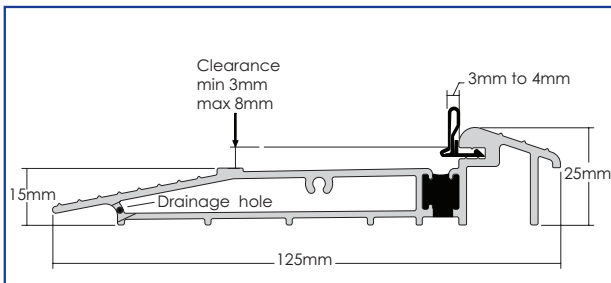

Stormguard AM5EX Aluminium Threshold Cill - Open Out

- ❖ Suitable for outward opening doors.
- ❖ Mobility easy access.
- ❖ Can meet Part 'M' requirements when the overall threshold design is specified correctly.
- ❖ Available in Matt Aluminium or Matt Gold Effect Aluminium.