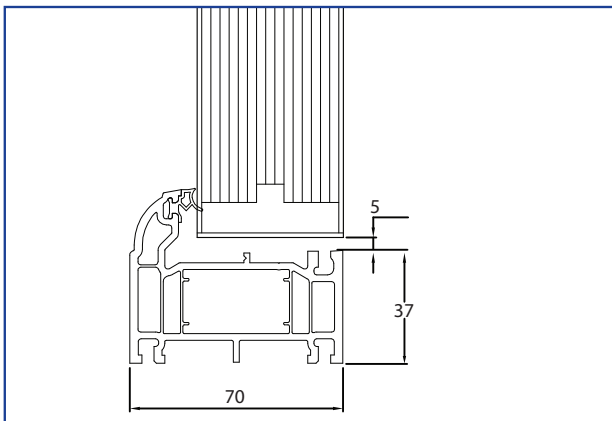

## DOOR THRESHOLD SYSTEMS - SOLIDOR

**53mm Chamfered PVC Threshold Cill**

- ❖ Suitable for inward/outward opening doors.

**67mm Chamfered PVC Threshold Cill**

- ❖ Suitable for inward/outward opening doors.

**57mm Sculptured PVC Threshold Cill**

- ❖ Suitable for inward/outward opening doors.

**67mm Sculptured PVC Threshold Cill**

- ❖ Suitable for inward/outward opening doors.

**For further assistance, call 01702 613733**