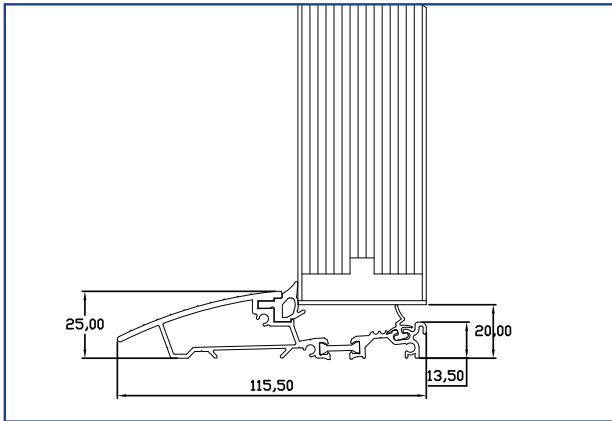

DOOR THRESHOLD SYSTEMS - ENDURANCE

MDS 25 Aluminium Threshold Cill - Open In

- ❖ Suitable for inward opening doors.
- ❖ Option for internal ramp.
- ❖ Mobility easy access.
- ❖ Can meet Part 'M' requirements when the overall threshold design is specified correctly.
- ❖ Thermally broken.
- ❖ Available in Silver and Gold.