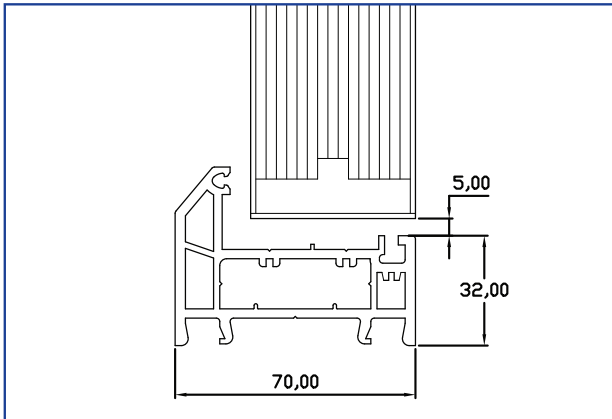

DOOR THRESHOLD SYSTEMS - ENDURANCE

52mm PVC Threshold Cill

❖ Suitable for inward/outward opening doors.