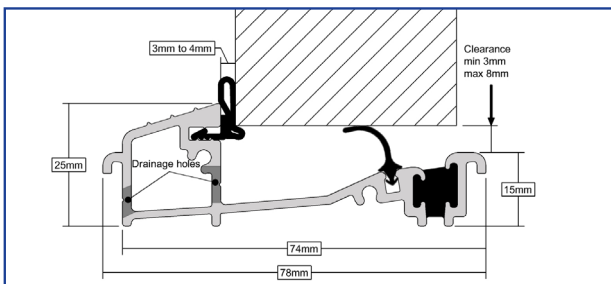

Stormguard AM370 Aluminium Threshold Cill - Open In

- ❖ Suitable for inward opening doors.
- ❖ Mobility easy access.
- ❖ Can meet Part 'M' requirements when the overall threshold design is specified correctly.
- ❖ Available in Matt Aluminium or Matt Gold Effect Aluminium.

Door Thesholds for Solidor Composite doors continued over...

For further assistance, call 01702 613733

www.climatec-windows.co.uk

11-14 Fletchers Square, Temple Farm Industrial Estate, Southend-on-Sea, Essex SS2 5RN