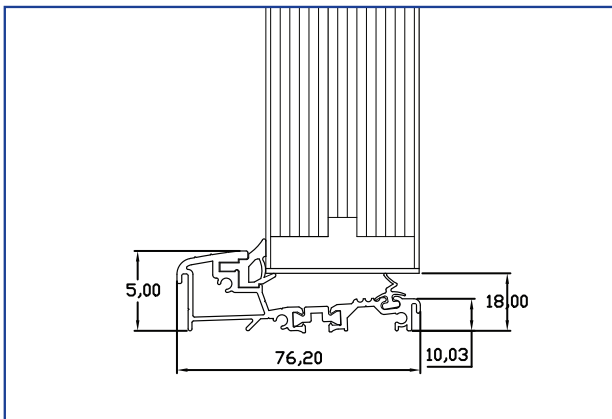

MDS 70 Aluminium Threshold Cill - Open In

- ❖ Suitable for inward opening doors.
- ❖ Option for internal ramp.
- ❖ Can meet Part 'M' requirements when the overall threshold design is specified correctly.
- ❖ Thermally broken.
- ❖ Available in Silver or Gold

Door Thesholds for Endurance Composite doors continued over...

For further assistance, call 01702 613733

www.climatec-windows.co.uk

11-14 Fletchers Square, Temple Farm Industrial Estate, Southend-on-Sea, Essex SS2 5RN