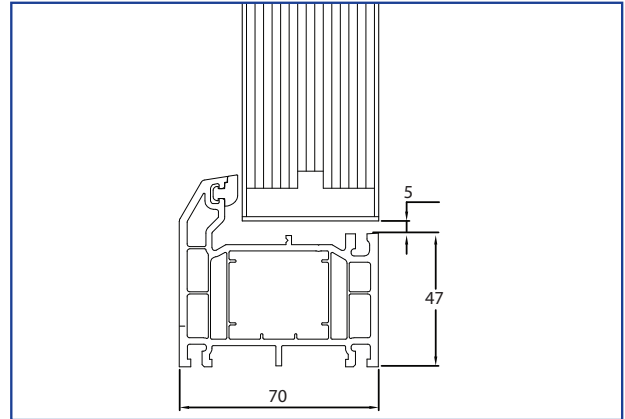

## DOOR THRESHOLD SYSTEMS - SOLIDOR

**53mm Chamfered PVC Threshold Cill**

- ❖ Suitable for inward/outward opening doors.

**67mm Chamfered PVC Threshold Cill**

- ❖ Suitable for inward/outward opening doors.

**57mm Sculptured PVC Threshold Cill**

- ❖ Suitable for inward/outward opening doors.

**67mm Sculptured PVC Threshold Cill**

- ❖ Suitable for inward/outward opening doors.

**For further assistance, call 01702 613733**