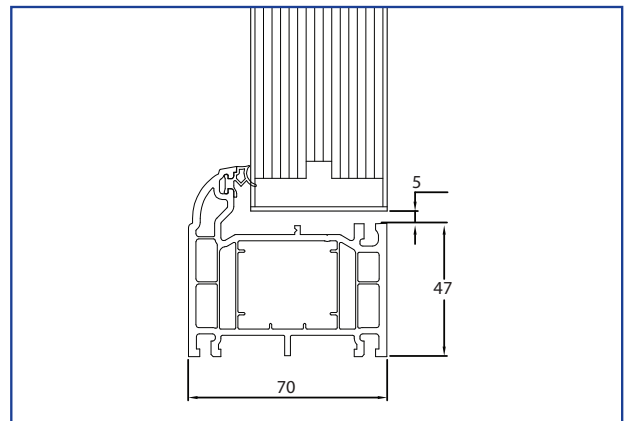

## DOOR THRESHOLD SYSTEMS - SOLIDOR

**53mm Chamfered PVC Threshold Cill**

- ❖ Suitable for inward/outward opening doors.

**67mm Chamfered PVC Threshold Cill**

- ❖ Suitable for inward/outward opening doors.

**57mm Sculptured PVC Threshold Cill**

- ❖ Suitable for inward/outward opening doors.

**67mm Sculptured PVC Threshold Cill**

- ❖ Suitable for inward/outward opening doors.

**For further assistance, call 01702 613733**