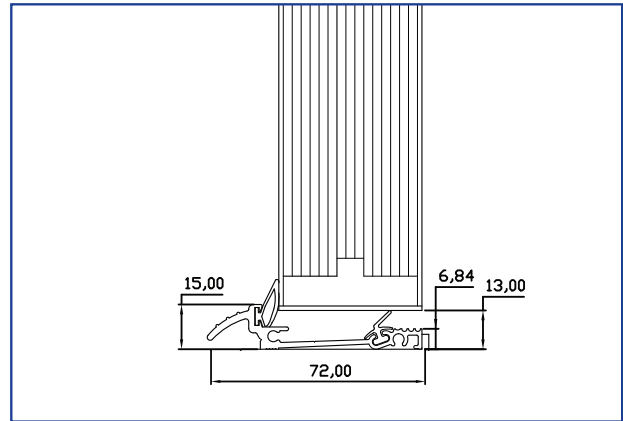

Macclex Aluminium Threshold Cill - Open In/out

- ❖ Suitable for inward opening doors.
- ❖ Mobility easy access.
- ❖ Can meet Part 'M' requirements when the overall threshold design is specified correctly.
- ❖ Available in Silver and Gold.