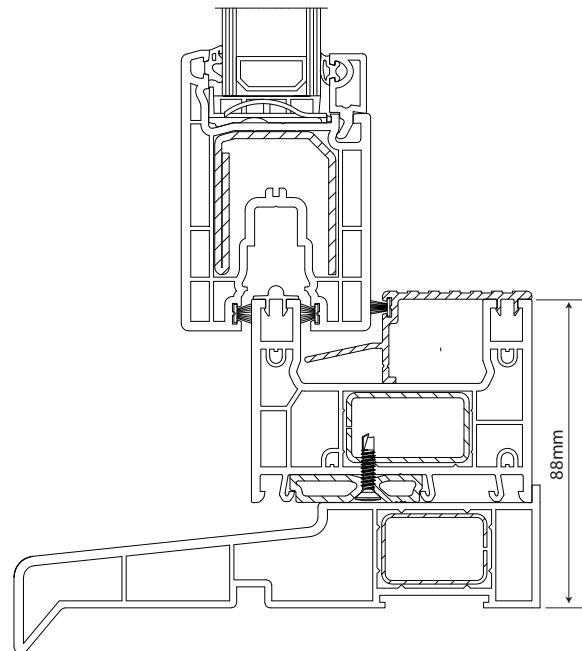

REHAU Slinova Sliding Door

Vertical Section Detail

3/4 Pane Locking Detail

Threshold With Cill

Horizontal Section Detail

For further assistance, call 01702 613733

www.climatec-windows.co.uk

11-14 Fletchers Square, Temple Farm Industrial Estate, Southend-on-Sea, Essex SS2 5RN