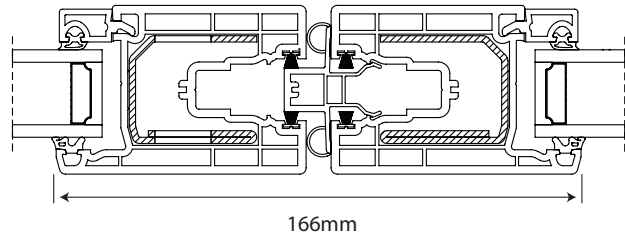

REHAU Slinova Sliding Door

Vertical Section Detail

3/4 Pane Locking Detail

Threshold With Cill

Horizontal Section Detail

For further assistance, call 01702 613733

www.climatec-windows.co.uk

11-14 Fletchers Square, Temple Farm Industrial Estate, Southend-on-Sea, Essex SS2 5RN