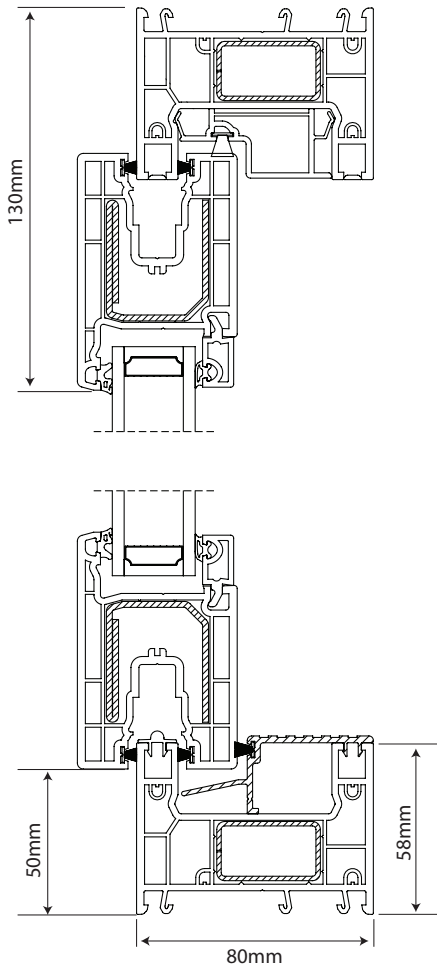

REHAU Slinova Sliding Door

Vertical Section Detail

3/4 Pane Locking Detail

Threshold With Cill

Horizontal Section Detail

For further assistance, call 01702 613733

www.climatec-windows.co.uk

11-14 Fletchers Square, Temple Farm Industrial Estate, Southend-on-Sea, Essex SS2 5RN