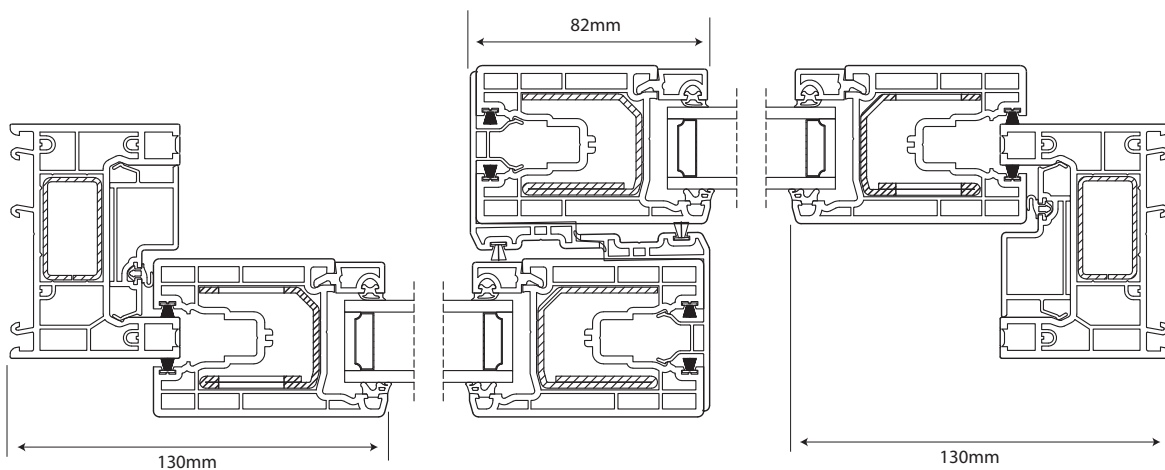

REHAU Slinova Sliding Door

Vertical Section Detail

3/4 Pane Locking Detail

Threshold With Cill

Horizontal Section Detail

For further assistance, call 01702 613733

www.climatec-windows.co.uk

11-14 Fletchers Square, Temple Farm Industrial Estate, Southend-on-Sea, Essex SS2 5RN